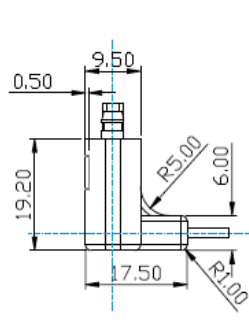

4

HDR / SDR Male Low
Profile R/A Exit UP

5

HDR / SDR Male Low
Profile R/A Exit DOWN

6

MDR Male
Straight Exit

7

HDR / SDR Female
R/A UP
w/Removeable Hardware

8

HDR / SDR Female
R/A DOWN
w/Removeable Hardware

9

HDR / SDR Male
Straight Exit
w/Recessed Screws

PROFILE 1

PROFILE 2 & 3

PROFILE 4 & 5

PROFILE 6