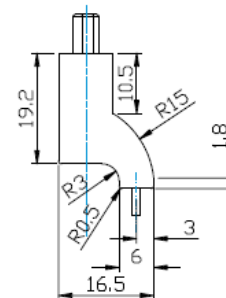

PROFILE 9

Temp:
5-29-19