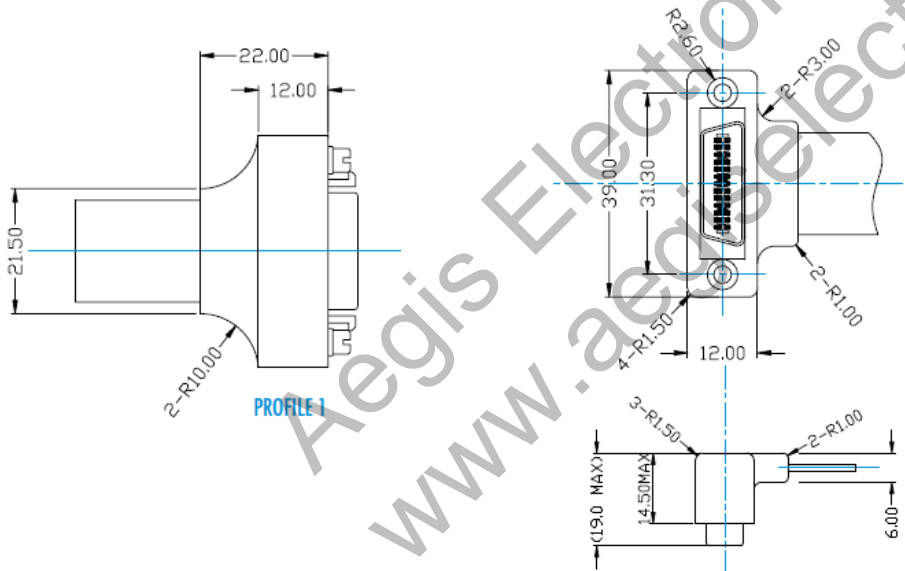

Option: Length in Meters

ICL Ribbon Cables are currently available in a standard length of 0.2 to 0.6 meters (8" to 24").
Call for custom length applications.

This information is brought to you by:

Aegis
ELECTRONIC GROUP, INC
480-635-8400 p * aegis-g2@aegiselect.com
http://www.aegis-elec.com

4

HDR / SDR Male Low
Profile R/A Exit UP

5

HDR / SDR Male Low
Profile R/A Exit DOWN

6

MDR Male
Straight Exit

7

HDR / SDR Female
R/A UP
w/Removeable Hardware

8

HDR / SDR Female
R/A DOWN
w/Removeable Hardware

9

HDR / SDR Male
Straight Exit
w/Recessed Screws

PROFILE 1

PROFILE 2 & 3

PROFILE 4 & 5

PROFILE 6