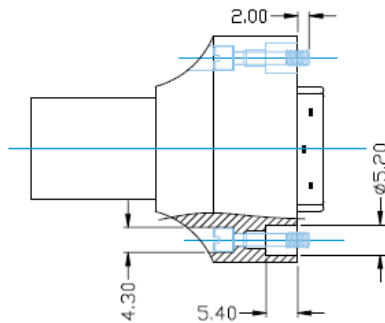

4

HDR / SDR Male Low
Profile R/A Exit UP

5

HDR / SDR Male Low
Profile R/A Exit DOWN

6

MDR Male
Straight Exit

7

HDR / SDR Female
R/A UP
w/Removeable Hardware

8

HDR / SDR Female
R/A DOWN
w/Removeable Hardware

9

HDR / SDR Male
Straight Exit
w/Recessed Screws

PROFILE 1

PROFILE 2 & 3

PROFILE 4 & 5

PROFILE 6