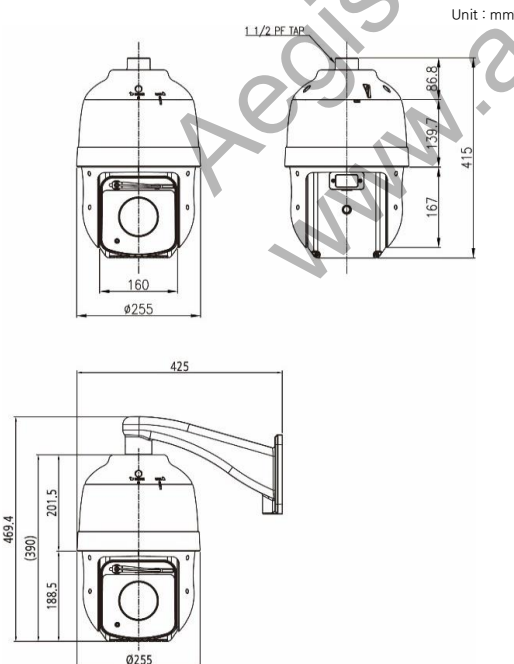

Dimensions

WGK-HS407Q-AC			
CAMERA			
Image Sensor	1/1.8" Sony CMOS Sensor		
Total Pixels	2781(H) x 1632(V) = 4.53M Pixels		
Active Pixels	2712(H) x 1536(V) = 4.17M Pixels		
Min. Illumination	COLOR	0.01 lux / DSS 0.001 lux	
	BW	0.001 lux / DSS 0.0001 lux	
	IR-LED	0 lux	
S/N Ratio	more than 50dB(AGC off)		
Video Output	NETWORK, CVBS(Test Only)		
LENS			
Lens Type	40x Day & Night Zoom Lens		
Zoom Ratio	Optical 40x, Digital x32 Zoom		
Focal Length	f = 6.5 mm ~ 260.0 mm		
Aperture Ratio	F1.5(Wide) ~ F5.3(Tele)		
Angle Of View (D, H, V)	WIDE	68.15°	61.14°
	TELE	1.88°	1.64°
PAN / TILT	Pan	360° Continuous Pan, 0.03° to 340°/sec(proportional to zoom)	
	Pan Speed	480°/sec, ± 0.1° Accuracy	
Tilt	-25° to 90° (Total 115°) movement, 0.01°~300°/sec(proportional to zoom)		
Tilt Speed	460°/sec, ± 0.1° Accuracy		
Presets	255 points, less than 0.1° accuracy		
CAMERA FUNCTIONS			
Day & Night	Auto / Day / Night		
WDR/BLC	Off / HLC / BLC / WDR		
Optical Filter	D&N Day / D&N Night / D&N Auto / Optical Defog		
DNR	2D/3D, 2D+3D		
Defog	Off / On		
Image Stabilization	Off / On		
ROI Encoding	Off / On(4 positions)		
Motion Detection	Off / On(4 positions)		
Privacy Mask	Off / On(8 positions)		
Digital Slow Shutter	Off / x2 / x4 / x8 / x16 / x32		
Gain Control	0 ~ 10 Steps		
White Balance	Auto / Indoor / Outdoor / Auto-Ext		
Shutter Speed	1/1 ~ 1/40,000 sec		
E.Zoom	Off / On(x2 ~ x32)		
Digital I/O	4 alarm / 2 relay out		
Remote Control Interface	RS-485		
Protocol	Pelco-D, Pelco-P, WONWOO		
NETWORK			
Ethernet	RJ-45(10/100BASE-T)		
Video Compression	H.265, H.264, MJEPG Profile : H.264 (Baseline, Main, High), H.265 (Main)		
Resolution	2560x1440, 1920x1080, 1280x720, 720x400, 640x360		
bit rate	384Kbps ~ 16Mbps (CBR, VBR, CVBR support)		
Max. frame rate	up to 30FPS @ all resolutions		
Streaming Capability	up to Quad streams (H.265, H.264, MJPEG)		
Audio In / Out	Mic In / Audio Out		
Audio Compression	G.711 (u-law, a-law), G.726 G.711 8KHz, G.726 8KHz G711 (64Kbps), G.726(16Kbps, 24Kbps, 32Kbps, 40Kbps)		
Audio Communication	Bi-directional audio		
Protocol	ONVIF Profile S, T IPv4, IPv6, RTP(UDP), RTP(TCP), RTP(HTTP), RTCP, RTSP, NTP, HTTP, HTTPS, SSL/TLS, DHCP, FTP, SMTP, ICMP, IGMP, SNMPv1/v2/v3(MIB-2), ARP, DNS, DDNS, QoS, PIM-SM, UPnP		
Storage	Micro SD, SDHC, SDXC Support (Up to 512GB) (Option)		
Security	SHA-256, MD5 digest / iptables (IP filtering) / TLS		
Webpage Language	Korean, English		
Web Viewer	Microsoft Edge, Mozilla Firefox, Google Chrome, Apple Safari		
GENERAL			
Power Source	AC24V		
Power Consumption	Max. 80W		
Operating Temperature	-40°C ~ +60°C / 0% ~ 90% RH		
Ingress Protection	IP66, IK10		
Material	Aluminum / PC		
Dimensions	255(Ø) x 415(H) mm		
Weight	approx 8kg		