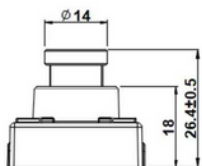

General Feature Diagram (mm)

Technical Specification

Image	Image Sensor	1/2.8"(D-6.46mm) 2.12M Sony CMOS Sensor	
	Size	1/2.8 inch	
	Scan System	Progressive Scan	
	Total Pixels	1945(H) X 1109(V), 2.16 Mega Pixels	
	Effective Pixels	1945(H) X 1097(V), 2.12 Mega Pixels	
Function	Day / Night	Auto / Day(Color) / Night(BW)	
	Privacy Area	On / Off (8 Programmable Zones)	
	Motion Detection	4 Zone	
	WDR	Off, On(Low, Middle, High) - 15(12) or 30(25) Output WDR can't work together with 3D-NR or DSS	
	DNR	Off, On(Low, Middle, High) - 30(25) or 60(50) Output DNR can't work together with WDR or DSS	
	Defog	Detects Foggy, On / Off	
	Ext. Video	CVBS 1.0Vp-p (75Ω)	
	Elec. Shutter	1/25(30)~1/30,000sec	
	Color Adjust	Bright/ Contrast / Saturation / Sharp / Hue	
	White Balance	Auto, Autoext, Preset, Manual	
	OSD Display	Text, Date, Time, Event, On / Off	
	Image Mirror	Normal / Mirror(H) / Flip(V) / Both(HV)	
	Electrical	Power Supply	12VDC / PoE
Current		Less than 2.1 Watts (170mA)	
Environmental	Temperature	-10°C - 55°C (Humidity :0%RH - 90%RH)	
Physical Spec	Dimension	30(W) x 30(D) (without Bracket)	
	Compress Format	H.264, MJPEG (Duplex Streaming)	
Video	Resolution	Up to 30fps @ 1920x1080p (1920x1080, 1280x720, 800x600, 704x480, 704x400, 640x480, 640x360, 320x240)	
	Max. Frame Rate	30fps @ all resolution	
	Video Quality	H.264: Bitrate Control, MJPEG: Quality Level Control	
	Streaming	Triple Stream (Stream1,2,3), RTP/RTSP, Unicast RTP, Multicast RTP	
Audio	Compress Format	G.711 u-law	
	Streaming	Two-way	
Event	Sensor In / Alarm Out	Sensor In: 1 (NC / NO), Alarm Out: 1 (Digital Output, Open Collector)	
Network	Interface	RJ45 10/100 Base-T PoE	
	Protocol	TCP/IP, UDP/IP, RTP, RTSP, RTCP, NTP, HTTP, DHCP, FTP, SMTP, DNS, DDNS, Onvif 17.06 Compatible	
	Onvif	Yes	
	DDNS	iplinker.net	
	At-a-time Access	Maximum 3 users	
	Web Browser	OS: Windows7,8,10, MAC / Manager: Internet Explorer 11 or higher, Chrome, Firefox, Safari, Opera	

* Specification and Design are subject to change without notice due to product improvement.