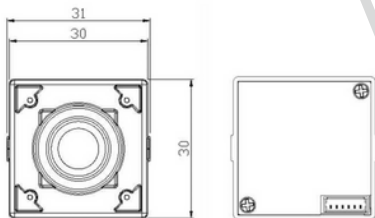

General Feature Diagram (mm)

Technical Specification

Image	Image Sensor	1/2.8"(D-6.46mm) 2.12M Sony CMOS Sensor	
	Size	1/2.8 inch	
	Scan System	Progressive Scan	
	Total Pixels	1945(H) X 1109(V), 2.16 Mega Pixels	
	Effective Pixels	1945(H) X 1097(V), 2.12 Mega Pixels	
Function	Day / Night	Auto / Day(Color) / Night(BW)	
	Privacy Area	On / Off (8 Programmable Zones)	
	Motion Detection	4 Zone	
	WDR	Off, On(Low, Middle, High) - 15(12) or 30(25) Output WDR can't work together with 3D-NR or DSS	
	DNR	Off, On(Low, Middle, High) - 30(25) or 60(50) Output DNR can't work together with WDR or DSS	
	Defog	Detects Foggy, On / Off	
	Ext. Video	CVBS 1.0Vp-p (75Ω)	
	Elec. Shutter	1/25(30)~1/30,000sec	
	Color Adjust	Bright/ Contrast / Saturation / Sharp / Hue	
	White Balance	Auto, Autoext, Preset, Manual	
	OSD Display	Text, Date, Time, Event, On / Off	
	Image Mirror	Normal / Mirror(H) / Flip(V) / Both(HV)	
	Electrical	Power Supply	12VDC / PoE
Current		Less than 2.1 Watts (170mA)	
Environmental	Temperature	-10°C - 55°C (Humidity :0%RH - 90%RH)	
Physical Spec	Dimension	30(W) x 30(D) (without Bracket)	
	Compress Format	H.264, MJPEG (Duplex Streaming)	
Video	Resolution	Up to 30fps @ 1920x1080p (1920x1080, 1280x720, 800x600, 704x480, 704x400, 640x480, 640x360, 320x240)	
	Max. Frame Rate	30fps @ all resolution	
	Video Quality	H.264: Bitrate Control, MJPEG: Quality Level Control	
	Streaming	Triple Stream (Stream1,2,3), RTP/RTSP, Unicast RTP, Multicast RTP	
Audio	Compress Format	G.711 u-law	
	Streaming	Two-way	
Event	Sensor In / Alarm Out	Sensor In: 1 (NC / NO), Alarm Out: 1 (Digital Output, Open Collector)	
Network	Interface	RJ45 10/100 Base-T PoE	
	Protocol	TCP/IP, UDP/IP, RTP, RTSP, RTCP, NTP, HTTP, DHCP, FTP, SMTP, DNS, DDNS, Onvif 17.06 Compatible	
	Onvif	Yes	
	DDNS	iplinker.net	
	At-a-time Access	Maximum 3 users	
	Web Browser	OS: Windows7,8,10, MAC / Manager: Internet Explorer 11 or higher, Chrome, Firefox, Safari, Opera	

* Specification and Design are subject to change without notice due to product improvement.