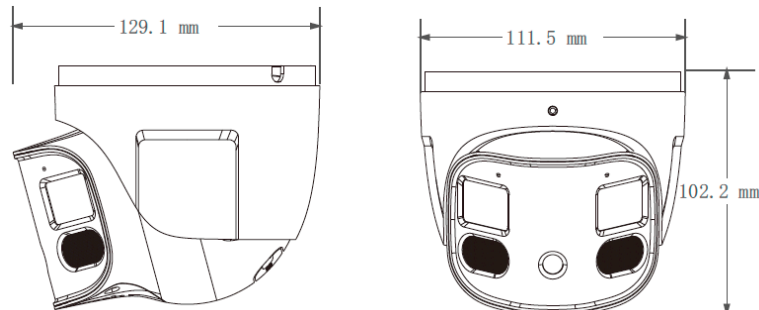

PAR-P8TXIR180NH-AIRBT

8 Megapixel IP Plug & Play, Outdoor Turret, 180° Panoramic View with 2 Stitched Fixed Lenses, up to 98' IR Range, True WDR, White Light up to 65', Red/Blue Flashing Deterrent Light and/or Siren, Built-in Mic/Speaker, SD Card Slot, 12VDC/PoE

Features

- True AI Human & Vehicle Classification for Line Crossing, Intrusion Detection, & Other AI Features
- Red/Blue Flashing Deterrent Light and/or Siren: AI Triggered
- True P2P Connectivity with QR Code Connect NAT 2.0
- Supports Native Chrome/Edge Use
- 8 Megapixel Resolution
- Starlight Illumination
- True Day/Night with IR Range up to 98'
- Supports 2nd Level Video MetaData
- 30 FPS Recording and Live
- Micro SD Slot: Up to 256GB
- Audio Input: Built-in Mic
- Audio Output: Built-in Speaker
- IP66 Weather Resistant
- 12VDC/PoE Operation
- ONVIF
- Cloud Upgradeable
- Free iOS & Android Apps for Smart Phones & Tablets
- Free Central Management Software (CMS) for PC/MAC

Ordering Information

PAR-P8TXIR180NH-AIRBT 8 Megapixel Turret, 2.8mm

InVid Tech, reserves the right to make changes to improve our products at any time without notice; we are not responsible for misprints.