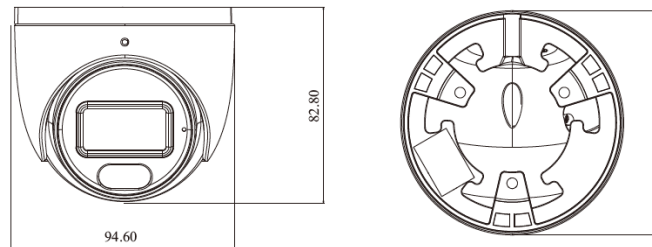

- First Level Human and Vehicle Classification
- Supplemental Light Options: IR, White Light, White Light Trigger
- Supports Native Chrome/Edge Use
- True P2P Connectivity with QR Code Connect NAT 2.0
- 8 Megapixel Resolution
- Fixed Lens
- H.265+, H.265, H.264+, H.264, MJPEG
- 20 FPS Recording and Live
- True WDR 120dB
- Micro SD Slot: Up to 256GB
- Audio Input: Built-in Mic
- IP67 Weatherproof
- 12VDC/PoE Operation
- ONVIF
- Free iOS & Android Apps for Smart Phones & Tablets
- Free Central Management Software (CMS) for PC/MAC
- NDAA Compliant