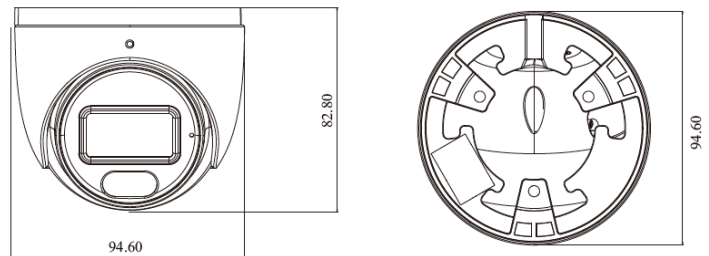

Ordering Information

- PAR-P6TXIR28-LC3:** 6 Megapixel Turret, 2.8mm
- PAR-P6TXIR28B-LC3:** 6 Megapixel Turret, 2.8mm, Black

InVid Tech, reserves the right to make changes to improve our products at any time without notice; we are not responsible for misprints.