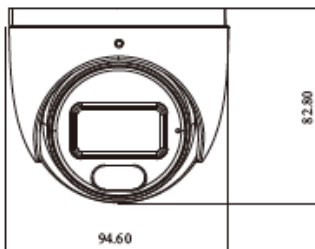

Camera	PAR-P4TXIR28-LC3			
Image Sensor	1/3" CMOS			
Image Size	2560x1440			
Electronic Shutter	1/1s ~ 1/100000s			
Iris Type	Fixed Iris			
Min. Illumination	0.005 lux @F1.6, AGC ON; 0 lux with illumination on			
Lens	2.8mm@F1.6, Horizontal FoV: 94°; Vertical FoV: 50°; Diagonal FoV: 115°			
Focus	Fixed			
Lens Mount	M12			
Day&Night	ICR			
Wide Dynamic Range	120dB			
BLC	Yes			
HLC	Yes			
Digital NR	Yes			
S/N Ratio	≥50dB			
Angle Adjustment	Pan: 0°~360°; Tilt: 0°~75°; Rotation: 0°~360°			
Image				
Video Compression	Main stream: H.265+ / H.265 / H.264+ / H.264 Sub stream: H.265+ / H.265 / H.264+ / H.264 / MJPEG Third stream: H.265+ / H.265 / H.264+ / H.264 / MJPEG			
H.265 Compression Standard	Main Profile@Level4.1 High Tier			
Resolution	4MP (2560 × 1440), 3MP (2304 × 1296), 1080P (1920 × 1080), 720P (1280 × 720), D1, VGA (640× 480), 480× 240, CIF			
Main Stream	4MP/3MP/1080P/720P (60Hz: 1~30fps; 50Hz: 1~25fps)			
Sub Stream	720P/D1/VGA/CIF (60Hz: 1~30fps; 50Hz: 1~25fps)			
Third Stream	D1/480× 240/CIF (60Hz: 1~30fps; 50Hz: 1~25fps)			
Bit Rate	64 Kbps ~ 6 Mbps			
Bit Rate Type	VBR / CBR			
Image Settings	ROI, Saturation, Brightness, Hue, Contrast, Wide Dynamic, Sharpness, Image Mirror, Image Flip, NR, etc. adjustable through client software or web browser			
Audio Compression	G711A/U			
ROI	Each ROI to be configured separately			
Interfaces				
Network	RJ45			
Video Output	No			
Audio	1CH audio input; 1CH built-in MIC			
Storage	Built-in micro SD card slot, up to 256GB			
Reset	Yes			
Functions				
Remote Monitoring	IE browser/ NVR / Paramount CMS / Paramount CMS APP			
Web Browser	Chrome 89.0+/Edge 89.0+/Firefox 87.0+/Safari 14.0+			
Online Connection	Support simultaneous monitoring for up to 6 users; Support multi-stream real time transmission			
Network Protocol	UDP, IPv4, IPv6, DHCP, NTP, RTSP, RTP, RTCP, RTMP, PPPoE, DDNS, SMTp, FTP, 802.1x, SNMP, UPnP, HTTP, HTTPS, HTTP POST, P2P, QoS			
Interface Protocol	ONVIF (Profile G/S/T/M)			
Storage	Network remote storage; micro SD card storage			
Smart Alarm	Motion detection, SMD, SD card error, SD card full, IP address conflict, network disconnection, video exception			
Smart Event	Line crossing/region intrusion (human/vehicle classification), abandoned/missing object detection			
General Function	Watermark, IP address filtering, video mask, heartbeat, ANR, cloud upgrade, smart supplement light, corridor pattern			
PoE	Yes (IEEE802.3af)			
Supplement Light Range	IR range: 98'; white light range: 98'			
Ingress Protection	IP67			
Security	Video encryption, firmware encryption, HTTPS encryption, configuration encryption, illegal login lock, IP address filtering, 802.1x authentication, basic and digest authentication for HTTP/RTSP			
DORI Distance				
Lens	Detect (ft)	Observe (ft)	Recognize (ft)	Identify (ft)
2.8mm	203 (62m)	81 (25m)	40 (12m)	20 (6m)
Others				
Power Supply	DC12V/PoE			
Power Consumption	< 6W			
Storage Conditions	-22°F ~ 149°F (- 30 °C ~ 65°C), Humidity: less than 95 % (non-condensing)			
Operating Conditions	-22°F ~ 140°F (- 30 °C ~ 60 °C), Humidity: less than 95 % (non-condensing)			
Dimensions	3.7 x 3.3" (Φ 94.6 × 82.8mm)			
Weight (net)	Approx. .99lbs (0.45KG)			
Installation	Ceiling mounting; wall mounting			
Certificate	CE, FCC			
Environmental Protection	Complies with Directive EU RoHS, WEEE(2012/19/EU) , directive 94/62/EC and REACH(EC1907/2006)			