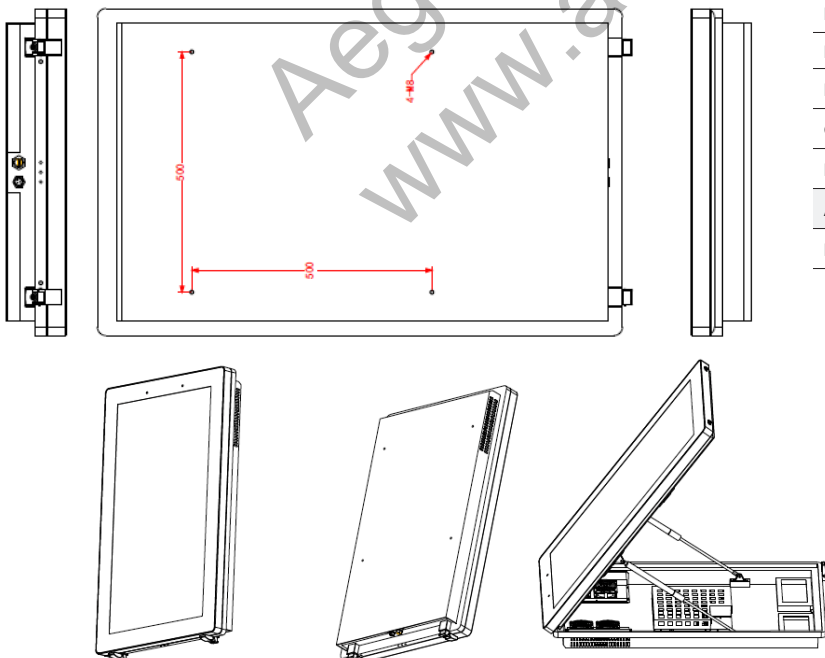

IMHD4K-43OVM

43" 4K metal waterproof and vandal-proof monitor, Built for 24/7 Performance

Features

- Built for 24/7 performance, ensuring continuous, reliable video surveillance for critical security environments
- Portrait Mode Support
- 43" Screen
- 3840 × 2160 Resolution
- 3000cd/m²
- 5ms fast response time, no image ghosting
- HDMI 2.0 Input
- Built-in speaker
- IK10 Vandal Resistant
- IP67 Weather proof

Ordering Information

IMHD4K-43OVM: 43" 4K metal waterproof and vandal-proof monitor

Model Name	IMHD4K-43OVM
Screen Size	43"
Active Display Area (mm)	941.184mm(W)×529.146mm(H)
Display Mode	16:9
LED Type	TFT-LED
Resolution	3840 × 2160
Display Color	1.073G
Pixel Pitch(mm)	0.2451(H)×0.2451(V)
Brightness(nits)	3000cd/m ²
Contrast Ratio	1300:1
Viewing Angle	178(H) /178(V)
Response Time	5ms
Backlight	LED
Input & Output	
HDMI 2.0	1
DP	1
Remote control	Yes
BNC	0
VGA	0
Protection	
Waterproof	IP 67 at front case and IP 65 at back case
Vandal-proof	Support; IK10
3D comb filter	Yes
Video Noise Reduction	Yes
Power & Mount Way	
Power	AC100V~240V,50/60Hz
Working Temperature	-22°F ~ 185°F (-30°C ~ 85°C)
Consumption	<120W
Menu	English/ German/ French/ Italian/ Japanese/ Korean
Mounting	Stand mount, VESA mount 500x500
Net Weight	121.3 lbs (55kg)
Gross Weight	132.3 lbs (60kg)
MTBF	50000Hours
Accessories	
Included Accessories	Industrial PSU, Screw, Cable holder, Quick start guide