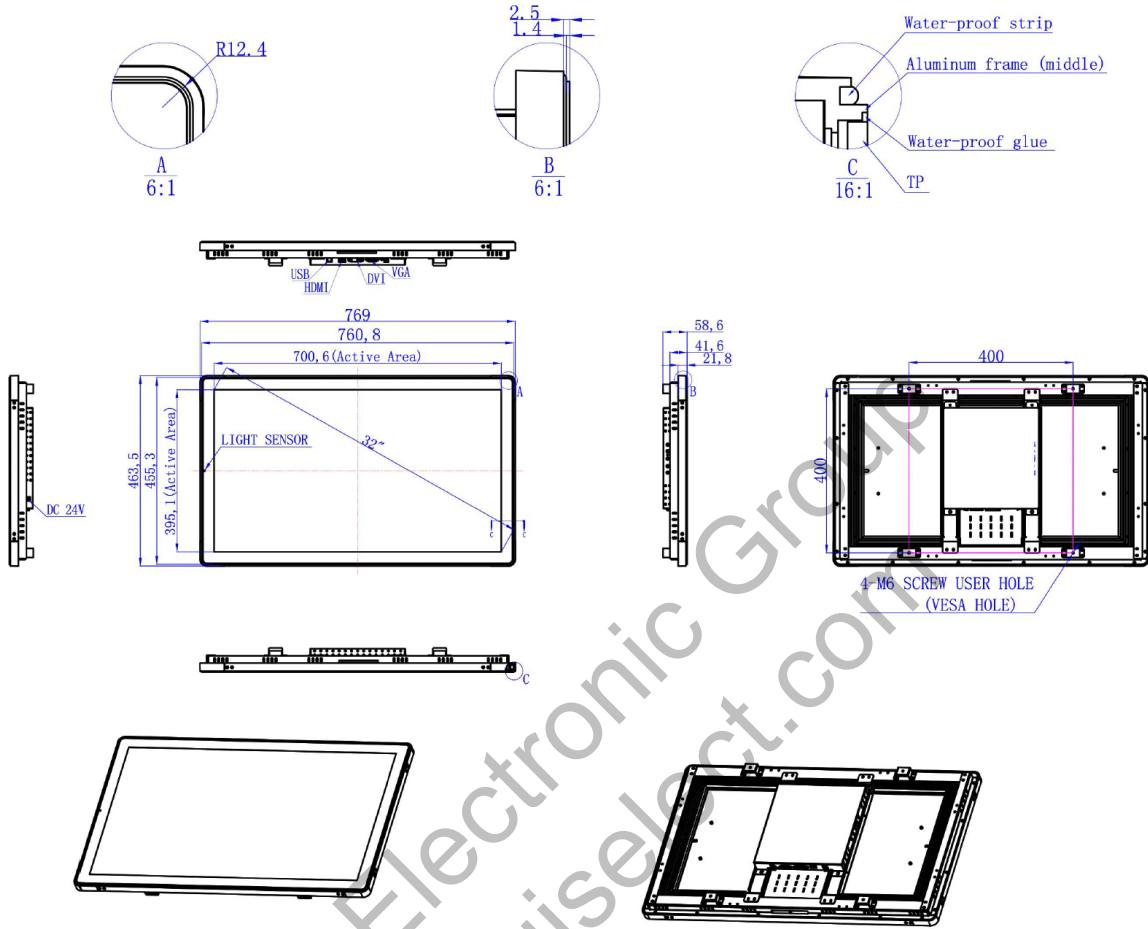

## SPECIFICATIONS

	<b>VL-SRMH-32A</b>
LCD Panel	32" Color MVA Panel
Display	1920 x 1080 (Full HD)
Viewing Area	27.50" (W) x 15.47"(H) (698.4 x 392.85mm)
Pixel Pitch	0.364mm x 0.364mm
Display Colors	16.7 Million
Aspect Ratio	16:9
Brightness	1,500 nits
Contrast	4000:1
Viewing Angle	178° (H) x 178° (V)
Response Time	6.5 msec (gray to gray)
Control	OSD (On-Screen Display) via Rear Panel Push Buttons
Video Inputs	VGA, DVI & HDMI
Power Requirement	24 VDC or 100-240 VAC via Included External AC Power Supply
Power Consumption	190 Watts
Enclosure	Painted Steel
Mounting	Rear VESA Mounting 400mm x 400mm (M6 Screws)
Operating Temperature	32° to 122°F (0° to +50°C)
Shock	50 G (11 msec 1/2 sine)
Vibration	1.5 G RMS 10-300Hz
Dimensions	30.28" (W) x 18.25" (H) x 2.31" (D) (769 x 463.5 x 58.6 mm)
Weight	TBD
Warranty	1-Year

## DIMENSIONS (MM)

Unit:mm  
Tolerance: ± 0.1mm