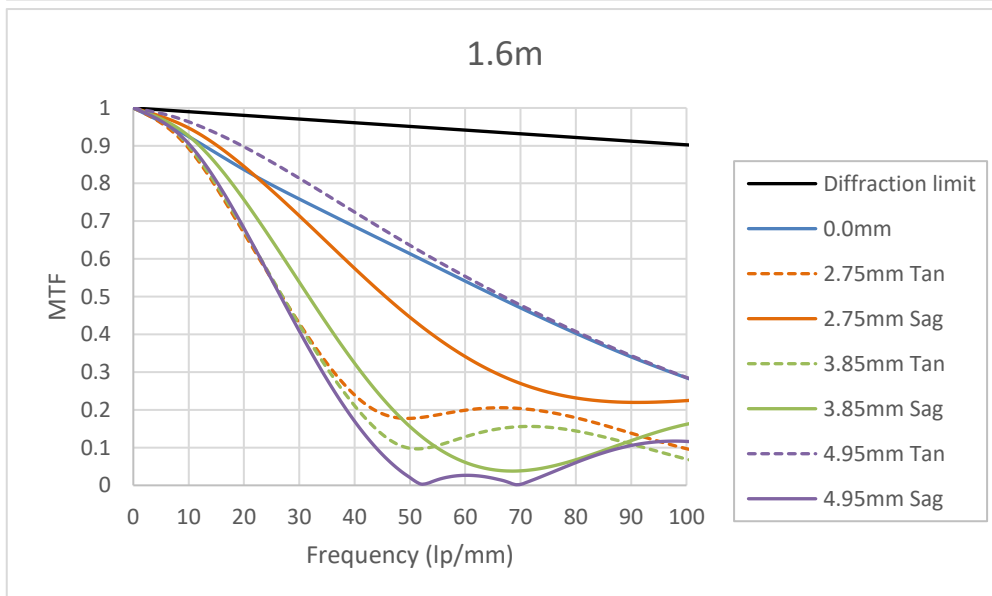

17HD/F (17HH00/HJ00) MTF vs. Frequency

※Design Value (設計値)

17HD/F (17HH/HJ) MTF vs. Image Height

※Design Value (設計値)