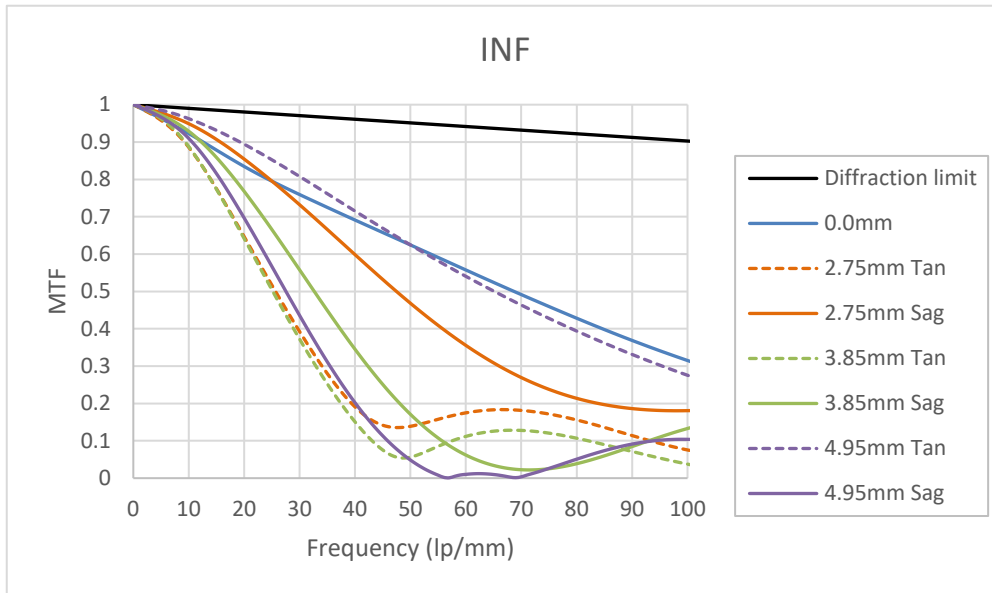

17HD/F (17HH00/HJ00) MTF vs. Frequency

※Design Value (設計値)

17HD/F (17HH/HJ) MTF vs. Image Height

※Design Value (設計値)