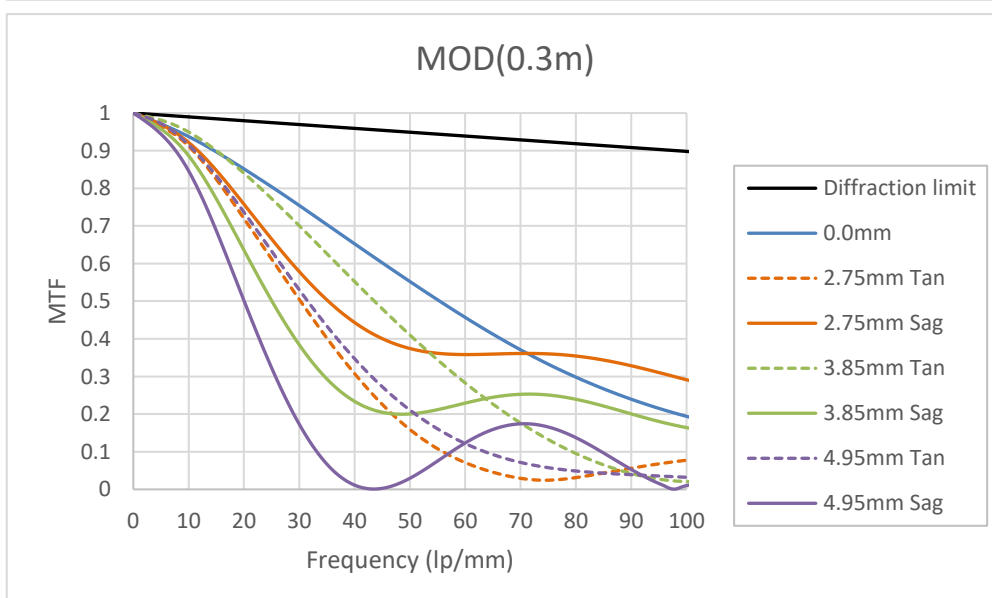

17HD/F (17HH00/HJ00) MTF vs. Frequency

※Design Value (設計値)

17HD/F (17HH/HJ) MTF vs. Image Height

※Design Value (設計値)