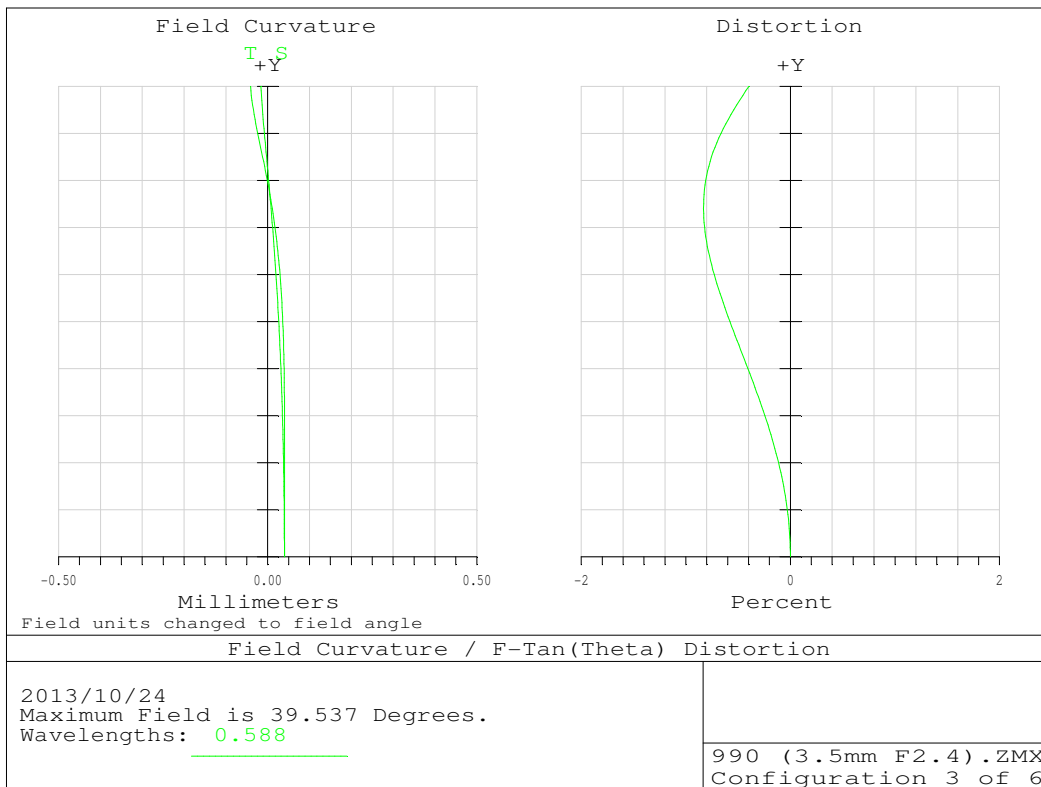

LM3NC1M Distortion Data

Object Distance : Infinity

Object Distance: 250mm

Object Distance: 100mm