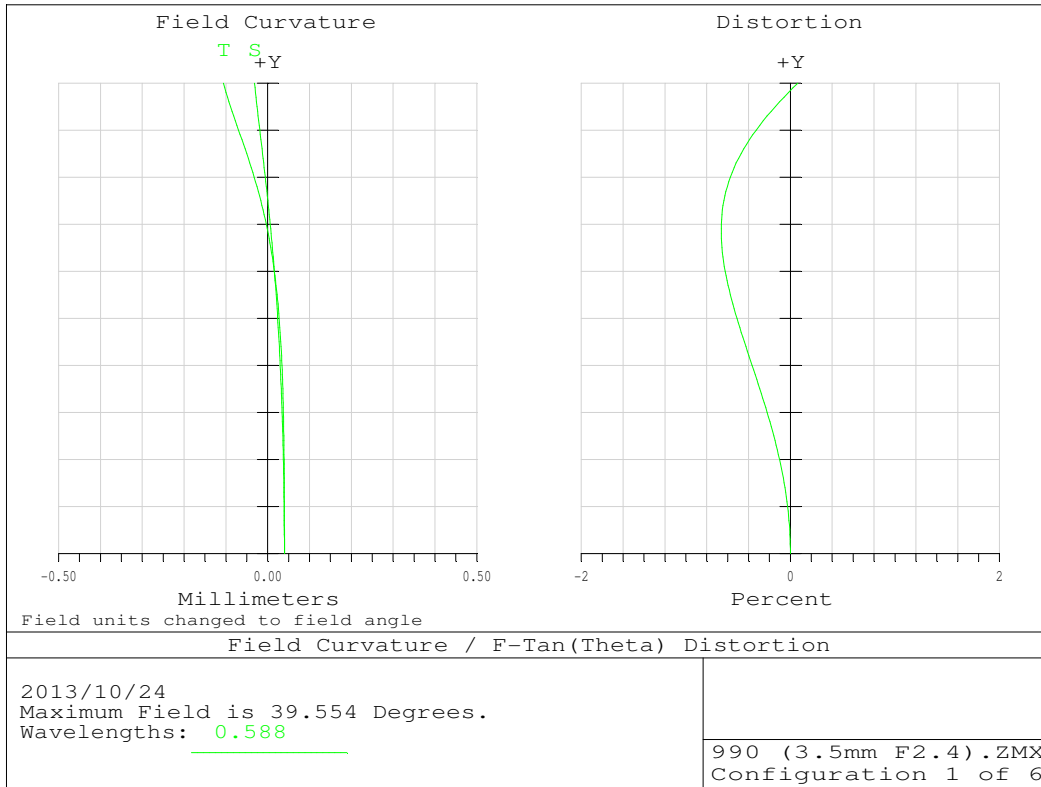

LM3NC1M Distortion Data

Object Distance : Infinity

Object Distance: 250mm

Object Distance: 100mm