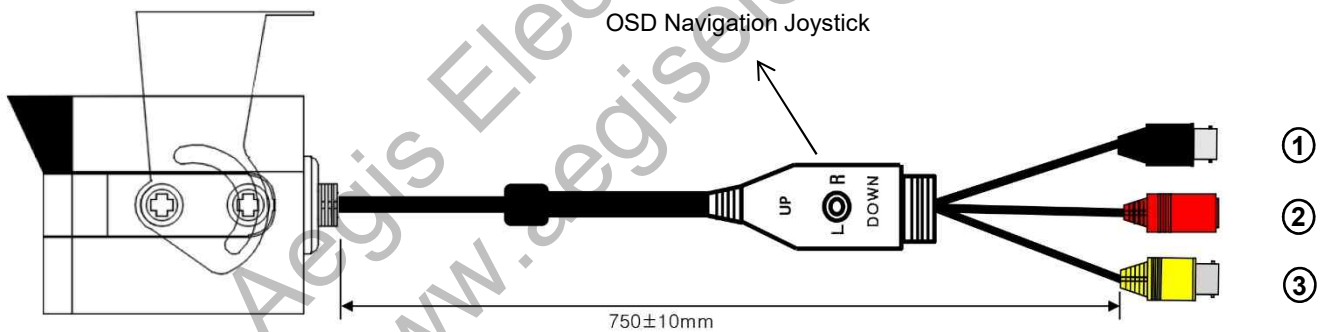

DCR-RF1Y7-2.80

	Function	I/O	Note	Remarks
①	VIDEO	OUT	Digital SDI VIDEO	
②	POWER	IN	DC POWER INPUT	DC12V
③	VIDEO	OUT	Analog CVBS VIDEO