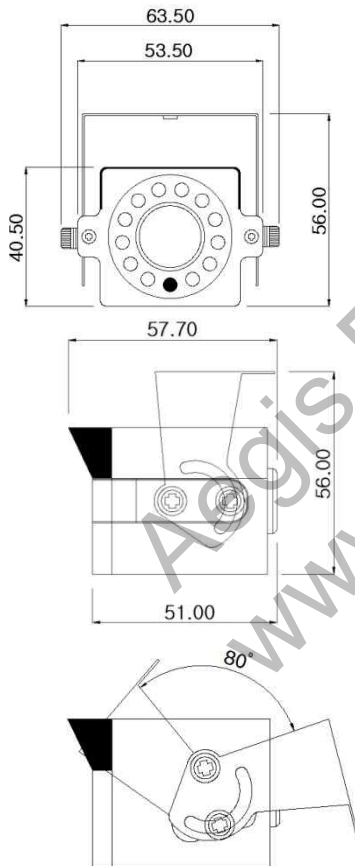

Dimension

Option

- Lens (Fixed)
f= 3.6mm, 4mm, 6mm, 8mm, 12mm, 16mm, 25mm
- Wall-mount Bracket
- Cable Length
- Isolated Power Board (DC9~36)

Specifications

Model	DCR-RF1Y7-2.8	DCR-RF1Y7-2.8O
Signal System	HD-SDI (Serial Digital Interface)	
Pickup Device	1/2.8"(D-6.46mm) 2.12M Sony CMOS Sensor	
Scanning System	Progressive Scan (16:9)	
Sync. System	Internal	
Total Pixels	2.16MP [1,945(H)x1,109(V)]	
Active Pixels	2.12MP [1,937(H)x1,097(V)]	
Min. Illumination	0.01Lux(F2.5 - 30IRE), 0Lux(IR on)	
No. of IRED	12ea (850nm)	
Video Out 1 (BNC)	HD-SDI: 1080p25/30, 720p25/30, 720p50/60, 1080i50/60 EX-SDI: 1080p25/30/50/60, 720p25/30/50/60, 1080i50/60	
Video Out 2 (BNC)	Analog CVBS or AHD, TVI, CVI AHD, TVI and CVI: 1080p@25/30 / Analog CVBS: D1	
Lens	f=2.8mm, F2.5 (ICR)	
Lens (Mount)	Board type (M12)	
Angle of View	123.5°(D), 104°(H), 59°(V)	
OSD	N/A	OSD Cable
Camera Title	Off, On(Max. 8 Characters)	
Language	English, Chinese(Simplified), Chinese(Traditional), Japanese, Korean	
Exposure	ELC (Manual)	
White Balance	AWB, ATW, Push Lock, Manual	
BLC	Off, HLC, BLC, WDR	
Day & Night Mode	AUTO, COLOR, B/W, EXT	
Gain Control	AGC (0~10)	
Electronic Shutter	1/25(30)~1/25,600(30,000)sec	
Noise Reduction	3DNR (Off, Low, Middle, High)	
DSS(Sens-up)	X32	
Mirror	Off, On(Mirror, Flip, Rotation)	
Other Features	Motion Detection (4 Zones), Privacy Mask (16 Zones), ACE, D-Zoom, Defog, Gamma, Shading etc.	
Communication	N/A	
Power Source	DC12V	
Power Consumption	Less than 2.8 Watts (230mA)	
Operating Temp.	-10°C ~55°C (Humidity :0%RH ~ 90%RH)	
Size (mm)	64.4(W) x 64.4(H) x 70(D) (Without Bracket)	
Weight	266g (Giftbox Packing)	276g (Giftbox Packing)