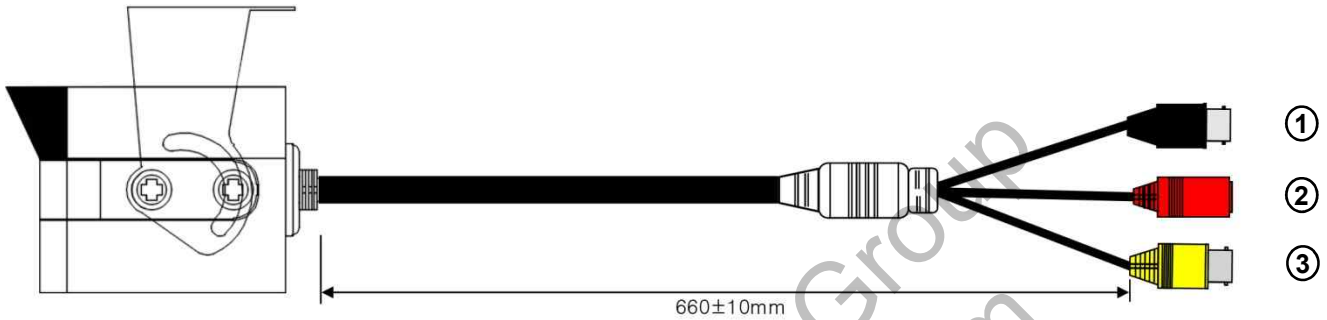

Cable Connection Interface

DCR-RF1Y7-2.8