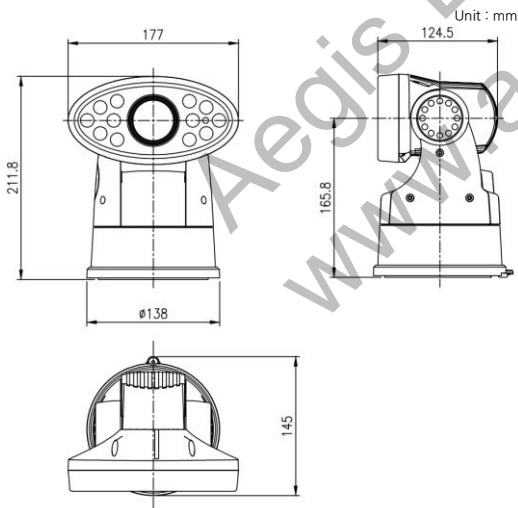

Dimensions

WCA-F308				
CAMERA				
Image Sensor	1/2.8" Sony CMOS Sensor			
Total Pixels	1945(H) x 1109(V) = 2.16M Pixels			
Active Pixels	1945(H) x 1097(V) = 2.13M Pixels			
Video Format	1080p@60/50fps, 1080p@30/25fps, 720p@60/50fps, 720p@30/25fps			
Min. Illumination	COLOR	0.005 lux / DSS 0.00125 lux		
	BW	0.0008 lux / DSS 0.0002 lux		
	IR-LED	0 lux		
S/N Ratio	more than 50dB(AGC off)			
Video Output	NETWORK, CVBS			
LENS				
Lens Type	30x Day & Night Zoom Lens			
Zoom Ratio	Optical 30x, Digital x32 Zoom			
Focal Length	f = 4.6 mm ~ 136.0 mm			
Aperture Ratio	F1.63(Wide) ~ F4.85(Tele)			
Angle Of View (D, H, V)	WIDE	73.3°	65.4°	38.3°
	TELE	2.6°	2.2°	1.3°
PAN / TILT				
Pan	360° Continuous			
Pan Speed	110°/sec, 0.3° Accuracy			
Tilt	BOTTOM 15°~270°, TOP 345°~90° tilt angle, Proportional to zoom			
Tilt Speed	60°/sec, 0.3° Accuracy			
Presets	255 points, less than 0.1° accuracy			
CAMERA FUNCTIONS				
Day & Night	Auto / Day / Night			
WDR/BLC	Off / WDR / BLC / HLC / ACE			
DNR	Auto / Off / Low / Middle / High			
Defog	Off / On			
Image Stabilization	Off / On			
Privacy Mask	Off / On(8 positions)			
Digital Slow Shutter	Off / x2 / x4 / x8(60fps or 50fps Mode Only)			
Gain Control	Off / On			
White Balance	Auto / One Push / Manual / Indoor / Outdoor			
Shutter Speed	1/30(25) ~ 1/30,000 sec			
E.Zoom	Off / On			
Digital I/O	2 alarm			
Remote Control Interface	RS-422, 485			
Protocol	Pelco-D / Pelco-P / WONWOO / EZP			
NETWORK				
Ethernet	RJ-45(10/100BASE-T)			
Video Compression	H.265, H.264, MJPEG			
Resolution	1920x1080, 1280x720, 720x480, 704x480, 640x480, 640x352, 320x240			
bit rate	32Kbps~12Mbps(CBR/VBR Support)			
Max. frame rate	Up to 60fps@1920x1080			
Streaming Capability	Supports up to Triple streams(H.265, H.264, MJPEG)			
Protocol	HTTP, RTP/RTSP(Uni/Multicast), TCP/IP(v4/v6), UDP, FTP, Telnet, HTTPS, RARP, PPPoE, SNMP, PAP, CHAP, DHCP, NTP, SMTP client, uPnP & etc			
Storage	Micro SD, SDXC Support			
Security	MD5 / iptables(firewall) / SSL / SHA256			
Web Viewer	IE8.0 or above, Microsoft Edge, Firefox, Google Chrome, Apple Safari			
GENERAL				
Power Source	DC12V~24V			
Power Consumption	Max 40W			
Operating Temperature	-20°C ~ +50°C / 0% ~ 90% RH			
Material	Aluminum			
Dimensions	177(W) x 211.8(H) x 145(D) mm			
Weight	2.86kg			