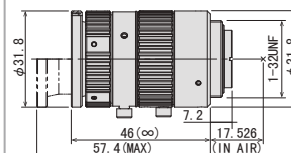

2/3"

16MP

MANUAL

FIX

FLOATING

3x wider rotation angle!
Easy focus adjustment

M2528-MPX

M3528-MPX

M5028-MPX

M7538-MPX

Focal Length	25mm					35mm					50mm					75mm					
Max. Aperture Ratio	1:2.8					1:2.8					1:2.8					1:3.8					
Max. Image Format	φ 11.8mm					φ 11.8mm					φ 11.8mm					φ 11.8mm					
Operation Range	Iris	F2.8 - F16.0					F2.8 - F16.0					F2.8 - F16.0					F3.8 - F16.0				
	Focus	0.1m - Inf					0.15m - Inf					0.2m - Inf					0.25m - Inf				
Control	Iris	Manual					Manual					Manual					Manual				
	Focus	Manual					Manual					Manual					Manual				
Angle of View	D	24.8°	18.2°	13.7°		17.8°	13.0°	9.8°		12.6°	9.1°	6.9°		8.6°	6.3°	4.7°					
	H	2/3" 20.0°	1/2" 14.6°	1/3" 11.0°		2/3" 14.3°	1/2" 10.4°	1/3" 7.8°		2/3" 10.1°	1/2" 7.3°	1/3" 5.5°		2/3" 6.9°	1/2" 5.0°	1/3" 3.8°					
	V	15.1°	11.0°	8.3°		10.8°	7.8°	5.9°		7.5°	5.5°	4.1°		5.2°	3.8°	2.8°					
Operating Temperature	-10°C - +50°C					-10°C - +50°C					-10°C - +50°C					-10°C - +50°C					

Optical Distortion	2/3"	+0.06%	1/2"	0.00%	1/3"	-0.01%	2/3"	+0.10%	1/2"	+0.10%	1/3"	+0.06%	2/3"	+0.04%	1/2"	+0.07%	1/3"	+0.05%	2/3"	+0.00%	1/2"	+0.14%	1/3"	+0.11%
Back Focal Length	9.5mm						10.9mm						13.2mm						11.9mm					
Flange Back Length	17.526mm						17.526mm						17.526mm						17.526mm					
Mount	C-Mount						C-Mount						C-Mount						C-Mount					
Filter Size	M30.5 P=0.5mm						M30.5 P=0.5mm						M30.5 P=0.5mm						M30.5 P=0.5mm					
Dimensions	φ 31.8mm × 46mm						φ 31.8mm × 46mm						φ 31.8mm × 46mm						φ 31.8mm × 46mm					
Weight	83g						82g						85g						89g					