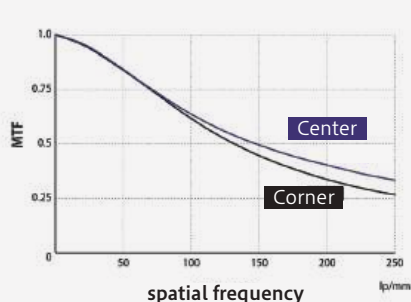

2/3" 16 MEGAPIXEL FIXED FOCAL LENS

- Anti-vibration (10G) and shock resistance design (10G) to adapt to harsh inspection environments
- High-resolution lens 2μm or less pixel size supported
- Floating mechanism enables high performance from close-up to long distance
- Precise focus adjustment with a focus rotation angle 3 times greater than usual lenses
- Adoption of click-type iris mechanism
- Wide lineup of f=8mm/12mm/16mm/25mm/35mm/50mm/75mm

2/3"

16MP

MANUAL

FIX

FLOATING

3x wider rotation angle!
Easy focus adjustment

M2528-MPX

M3528-MPX

M5028-MPX

M7538-MPX

Focal Length	25mm					35mm					50mm					75mm					
Max. Aperture Ratio	1:2.8					1:2.8					1:2.8					1:3.8					
Max. Image Format	φ 11.8mm					φ 11.8mm					φ 11.8mm					φ 11.8mm					
Operation Range	Iris	F2.8 - F16.0					F2.8 - F16.0					F2.8 - F16.0					F3.8 - F16.0				
	Focus	0.1m - Inf					0.15m - Inf					0.2m - Inf					0.25m - Inf				
Control	Iris	Manual					Manual					Manual					Manual				
	Focus	Manual					Manual					Manual					Manual				
Angle of View	D	24.8°	18.2°	13.7°		17.8°	13.0°	9.8°		12.6°	9.1°	6.9°		8.6°	6.3°	4.7°					
	H	2/3" 20.0°	1/2" 14.6°	1/3" 11.0°		2/3" 14.3°	1/2" 10.4°	1/3" 7.8°		2/3" 10.1°	1/2" 7.3°	1/3" 5.5°		2/3" 6.9°	1/2" 5.0°	1/3" 3.8°					
	V	15.1°	11.0°	8.3°		10.8°	7.8°	5.9°		7.5°	5.5°	4.1°		5.2°	3.8°	2.8°					
Operating Temperature	-10°C - +50°C					-10°C - +50°C					-10°C - +50°C					-10°C - +50°C					