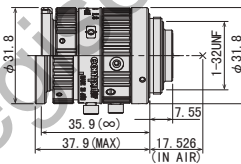

M0828-MPX

M1228-MPX

M1628-MPX

Focal Length	8mm					12mm					16mm							
Max. Aperture Ratio	1:2.8					1:2.8					1:2.8							
Max. Image Format	φ 11.8mm					φ 11.8mm					φ 11.8mm							
Operation Range	Iris F2.8 - F16.0					Iris F2.8 - F16.0					Iris F2.8 - F16.0							
	Focus 0.1m - Inf					Focus 0.1m - Inf					Focus 0.1m - Inf							
Control	Iris Manual					Iris Manual					Iris Manual							
	Focus Manual					Focus Manual					Focus Manual							
Angle of View	D	67.5°	52.0°	40.2°		49.2°	36.9°	28.1°		37.9°	28.1°	21.3°						
	H	2/3" 56.4°	1/2" 42.6°	1/3" 32.6°		2/3" 40.3°	1/2" 29.9°	1/3" 22.7°		2/3" 30.8°	1/2" 22.7°	1/3" 17.1°						
	V	43.9°	32.6°	24.7°		30.8°	22.7°	17.1°		23.4°	17.1°	12.9°						
Operating Temperature	-10°C - +50°C					-10°C - +50°C					-10°C - +50°C							
Optical Distortion	2/3"	+0.06%	1/2"	-0.39%	1/3"	-0.38%	2/3"	+0.13%	1/2"	-0.03%	1/3"	-0.05%	2/3"	0.24%	1/2"	0.00%	1/3"	-0.03%
Back Focal Length	10.2mm					10.2mm					10.3mm							
Flange Back Length	17.526mm					17.526mm					17.526mm							
Mount	C-Mount					C-Mount					C-Mount							
Filter Size	-					M30.5 P=0.5m					M30.5 P=0.5m							
Dimensions	φ 31.8mm × 39.45mm					φ 31.8mm × 35.9mm					φ 31.8mm × 35.45mm							
Weight	89g					78g					74g							