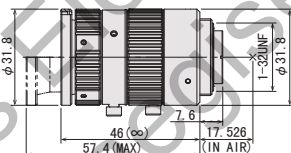

2/3"

16MP

MANUAL

FIX

FLOATING

3x wider rotation angle!
Easy focus adjustment

M2528-MPX

M3528-MPX

M5028-MPX

M7538-MPX

Focal Length	25mm					35mm					50mm					75mm					
Max. Aperture Ratio	1:2.8					1:2.8					1:2.8					1:3.8					
Max. Image Format	φ 11.8mm					φ 11.8mm					φ 11.8mm					φ 11.8mm					
Operation Range	Iris	F2.8 - F16.0					F2.8 - F16.0					F2.8 - F16.0					F3.8 - F16.0				
	Focus	0.1m - Inf					0.15m - Inf					0.2m - Inf					0.25m - Inf				
Control	Iris	Manual					Manual					Manual					Manual				
	Focus	Manual					Manual					Manual					Manual				
Angle of View	D	24.8°	18.2°	13.7°		17.8°	13.0°	9.8°		12.6°	9.1°	6.9°		8.6°	6.3°	4.7°					
	H	2/3" 20.0°	1/2" 14.6°	1/3" 11.0°		2/3" 14.3°	1/2" 10.4°	1/3" 7.8°		2/3" 10.1°	1/2" 7.3°	1/3" 5.5°		2/3" 6.9°	1/2" 5.0°	1/3" 3.8°					
	V	15.1°	11.0°	8.3°		10.8°	7.8°	5.9°		7.5°	5.5°	4.1°		5.2°	3.8°	2.8°					
Operating Temperature	-10°C - +50°C					-10°C - +50°C					-10°C - +50°C					-10°C - +50°C					

Optical Distortion	2/3"	+0.06%	1/2"	0.00%	1/3"	-0.01%	2/3"	+0.10%	1/2"	+0.10%	1/3"	+0.06%	2/3"	+0.04%	1/2"	+0.07%	1/3"	+0.05%	2/3"	+0.00%	1/2"	+0.14%	1/3"	+0.11%
Back Focal Length	9.5mm						10.9mm						13.2mm						11.9mm					
Flange Back Length	17.526mm						17.526mm						17.526mm						17.526mm					
Mount	C-Mount						C-Mount						C-Mount						C-Mount					
Filter Size	M30.5 P=0.5mm						M30.5 P=0.5mm						M30.5 P=0.5mm						M30.5 P=0.5mm					
Dimensions	φ 31.8mm × 46mm						φ 31.8mm × 46mm						φ 31.8mm × 46mm						φ 31.8mm × 46mm					
Weight	83g						82g						85g						89g					