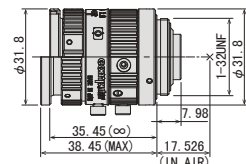

M0828-MPX

M1228-MPX

M1628-MPX

Focal Length	8mm					12mm					16mm							
Max. Aperture Ratio	1:2.8					1:2.8					1:2.8							
Max. Image Format	φ 11.8mm					φ 11.8mm					φ 11.8mm							
Operation Range	Iris F2.8 - F16.0					Iris F2.8 - F16.0					Iris F2.8 - F16.0							
	Focus 0.1m - Inf					Focus 0.1m - Inf					Focus 0.1m - Inf							
Control	Iris Manual					Iris Manual					Iris Manual							
	Focus Manual					Focus Manual					Focus Manual							
Angle of View	D	67.5°	52.0°	40.2°		49.2°	36.9°	28.1°		37.9°	28.1°	21.3°						
	H	2/3" 56.4°	1/2" 42.6°	1/3" 32.6°		2/3" 40.3°	1/2" 29.9°	1/3" 22.7°		2/3" 30.8°	1/2" 22.7°	1/3" 17.1°						
	V	43.9°	32.6°	24.7°		30.8°	22.7°	17.1°		23.4°	17.1°	12.9°						
Operating Temperature	-10°C - +50°C					-10°C - +50°C					-10°C - +50°C							
Optical Distortion	2/3"	+0.06%	1/2"	-0.39%	1/3"	-0.38%	2/3"	+0.13%	1/2"	-0.03%	1/3"	-0.05%	2/3"	0.24%	1/2"	0.00%	1/3"	-0.03%
Back Focal Length	10.2mm					10.2mm					10.3mm							
Flange Back Length	17.526mm					17.526mm					17.526mm							
Mount	C-Mount					C-Mount					C-Mount							
Filter Size	-					M30.5 P=0.5m					M30.5 P=0.5m							
Dimensions	φ 31.8mm × 39.45mm					φ 31.8mm × 35.9mm					φ 31.8mm × 35.45mm							
Weight	89g					78g					74g							