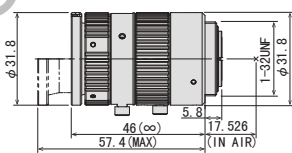

2/3"

16MP

MANUAL

FIX

FLOATING

3x wider rotation angle!
Easy focus adjustment

M2528-MPX

M3528-MPX

M5028-MPX

M7538-MPX

Focal Length	25mm					35mm					50mm					75mm					
Max. Aperture Ratio	1:2.8					1:2.8					1:2.8					1:3.8					
Max. Image Format	φ 11.8mm					φ 11.8mm					φ 11.8mm					φ 11.8mm					
Operation Range	Iris	F2.8 - F16.0					F2.8 - F16.0					F2.8 - F16.0					F3.8 - F16.0				
	Focus	0.1m - Inf					0.15m - Inf					0.2m - Inf					0.25m - Inf				
Control	Iris	Manual					Manual					Manual					Manual				
	Focus	Manual					Manual					Manual					Manual				
Angle of View	D	24.8°	18.2°	13.7°		17.8°	13.0°	9.8°		12.6°	9.1°	6.9°		8.6°	6.3°	4.7°					
	H	2/3" 20.0°	1/2" 14.6°	1/3" 11.0°		2/3" 14.3°	1/2" 10.4°	1/3" 7.8°		2/3" 10.1°	1/2" 7.3°	1/3" 5.5°		2/3" 6.9°	1/2" 5.0°	1/3" 3.8°					
	V	15.1°	11.0°	8.3°		10.8°	7.8°	5.9°		7.5°	5.5°	4.1°		5.2°	3.8°	2.8°					
Operating Temperature	-10°C - +50°C					-10°C - +50°C					-10°C - +50°C					-10°C - +50°C					

Optical Distortion	2/3"	+0.06%	1/2"	0.00%	1/3"	-0.01%	2/3"	+0.10%	1/2"	+0.10%	1/3"	+0.06%	2/3"	+0.04%	1/2"	+0.07%	1/3"	+0.05%	2/3"	+0.00%	1/2"	+0.14%	1/3"	+0.11%
Back Focal Length	9.5mm						10.9mm						13.2mm						11.9mm					
Flange Back Length	17.526mm						17.526mm						17.526mm						17.526mm					
Mount	C-Mount						C-Mount						C-Mount						C-Mount					
Filter Size	M30.5 P=0.5mm						M30.5 P=0.5mm						M30.5 P=0.5mm						M30.5 P=0.5mm					
Dimensions	φ 31.8mm × 46mm						φ 31.8mm × 46mm						φ 31.8mm × 46mm						φ 31.8mm × 46mm					
Weight	83g						82g						85g						89g					