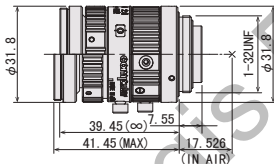

M0828-MPX

M1228-MPX

M1628-MPX

Focal Length	8mm					12mm					16mm							
Max. Aperture Ratio	1:2.8					1:2.8					1:2.8							
Max. Image Format	φ 11.8mm					φ 11.8mm					φ 11.8mm							
Operation Range	Iris F2.8 - F16.0					Iris F2.8 - F16.0					Iris F2.8 - F16.0							
	Focus 0.1m - Inf					Focus 0.1m - Inf					Focus 0.1m - Inf							
Control	Iris Manual					Iris Manual					Iris Manual							
	Focus Manual					Focus Manual					Focus Manual							
Angle of View	D	67.5°	52.0°	40.2°		49.2°	36.9°	28.1°		37.9°	28.1°	21.3°						
	H	2/3" 56.4°	1/2" 42.6°	1/3" 32.6°		2/3" 40.3°	1/2" 29.9°	1/3" 22.7°		2/3" 30.8°	1/2" 22.7°	1/3" 17.1°						
	V	43.9°	32.6°	24.7°		30.8°	22.7°	17.1°		23.4°	17.1°	12.9°						
Operating Temperature	-10°C - +50°C					-10°C - +50°C					-10°C - +50°C							
Optical Distortion	2/3"	+0.06%	1/2"	-0.39%	1/3"	-0.38%	2/3"	+0.13%	1/2"	-0.03%	1/3"	-0.05%	2/3"	0.24%	1/2"	0.00%	1/3"	-0.03%
Back Focal Length	10.2mm					10.2mm					10.3mm							
Flange Back Length	17.526mm					17.526mm					17.526mm							
Mount	C-Mount					C-Mount					C-Mount							
Filter Size	-					M30.5 P=0.5m					M30.5 P=0.5m							
Dimensions	φ 31.8mm × 39.45mm					φ 31.8mm × 35.9mm					φ 31.8mm × 35.45mm							
Weight	89g					78g					74g							