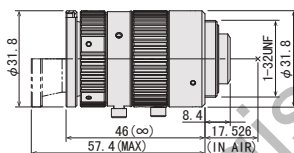

2/3"

16MP

MANUAL

FIX

FLOATING

3x wider rotation angle!
Easy focus adjustment

M2528-MPX

M3528-MPX

M5028-MPX

M7538-MPX

Focal Length	25mm					35mm					50mm					75mm					
Max. Aperture Ratio	1:2.8					1:2.8					1:2.8					1:3.8					
Max. Image Format	φ 11.8mm					φ 11.8mm					φ 11.8mm					φ 11.8mm					
Operation Range	Iris	F2.8 - F16.0					F2.8 - F16.0					F2.8 - F16.0					F3.8 - F16.0				
	Focus	0.1m - Inf					0.15m - Inf					0.2m - Inf					0.25m - Inf				
Control	Iris	Manual					Manual					Manual					Manual				
	Focus	Manual					Manual					Manual					Manual				
Angle of View	D	24.8°	18.2°	13.7°		17.8°	13.0°	9.8°		12.6°	9.1°	6.9°		8.6°	6.3°	4.7°					
	H	2/3" 20.0°	1/2" 14.6°	1/3" 11.0°		2/3" 14.3°	1/2" 10.4°	1/3" 7.8°		2/3" 10.1°	1/2" 7.3°	1/3" 5.5°		2/3" 6.9°	1/2" 5.0°	1/3" 3.8°					
	V	15.1°	11.0°	8.3°		10.8°	7.8°	5.9°		7.5°	5.5°	4.1°		5.2°	3.8°	2.8°					
Operating Temperature	-10°C - +50°C					-10°C - +50°C					-10°C - +50°C					-10°C - +50°C					

Optical Distortion	2/3"	+0.06%	1/2"	0.00%	1/3"	-0.01%	2/3"	+0.10%	1/2"	+0.10%	1/3"	+0.06%	2/3"	+0.04%	1/2"	+0.07%	1/3"	+0.05%	2/3"	+0.00%	1/2"	+0.14%	1/3"	+0.11%
Back Focal Length	9.5mm						10.9mm						13.2mm						11.9mm					
Flange Back Length	17.526mm						17.526mm						17.526mm						17.526mm					
Mount	C-Mount						C-Mount						C-Mount						C-Mount					
Filter Size	M30.5 P=0.5mm						M30.5 P=0.5mm						M30.5 P=0.5mm						M30.5 P=0.5mm					
Dimensions	φ 31.8mm × 46mm						φ 31.8mm × 46mm						φ 31.8mm × 46mm						φ 31.8mm × 46mm					
Weight	83g						82g						85g						89g					