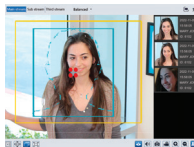

TRANSCENDENT GEN. IV ADVANCED ANALYTICS!

AI FACIAL RECOGNITION
Face Detection with Face Database