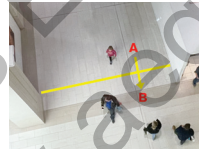

## TRANSCENDENT SERIES NDAA COMPLIANT IP CAMERAS WITH PROGRAMMABLE ANALYTICS!

Transcendent Series NDAA Compliant High Definition 5 Megapixel IP Network Cameras offer unprecedented performance and value. These simple, easy to install, attractively styled, IP Network Cameras transmit over remote viewing via CMS, Internet Explorer, and iOS & Android Apps.

## TRANSCENDENT ANALYTICS!

**OBJECT TRACKING**  
Track Objects Removed from or Abandoned in Secure Areas

**AREA Fully Programmable Regional Intrusion Detection**

**LINE CROSSING**  
Track People or Vehicles Entering / Exiting Designated Areas