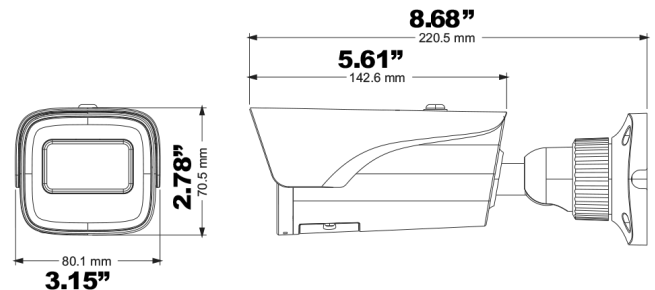

VT-TPLMT
Universal Pole Mount Adapter - reqs. VT-TJB08

VT-TCNMT
Universal Corner Mount Adapter - reqs. VT-TJB08