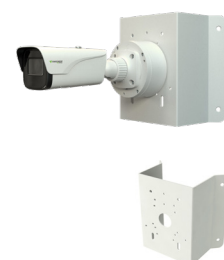

VTC-TNB5RMEA

Transcendent Series 5 MegaPixel Motorized Varifocal WDR IP Bullet Camera

KEY FEATURES

- 1/2.7" 5.0 Megapixel Progressive Scan CMOS Image Sensor
- Up to 20fps@5MP (2880 × 1620), Up to 30fps@4MP (2560 × 1440), 3MP (2304 × 1296), 1080P (1920 × 1080), 720P (1280 × 720), D1, 480× 240, CIF
- 2.8~12mm Motorized Varifocal Lens
- Matrix IR (up to 165' IR Range)
- True Wide Dynamic Range (120dB)
- True Mechanical Day/Night function by ICR
- XD-DNR (3D & 2D-DNR) Noise Reduction
- Region Intrusion Detection, Object Abandoned / Missing, Scene Change Detection, Line Crossing, Video Blur, Video Color Cast Detection
- H.265+ / H.265 / H.264+ / H.264 / MJPEG
- MicroSD Card Slot for Local Recording (Up to 256GB)
- 1 Ch. Audio In + Built-in Mic*
- Remote Viewing via VMS, Internet Explorer (Plug-in Req'd), Edge in IE Mode, and iOS & Android Apps
- ONVIF Compliant
- IP67 Weather Resistance
- Wall Mount Included, Optional Mounts: Junction Box VT-TJB08 [See Additional Mounting Options Below]
- 12VDC & PoE (Power over Ethernet) Operation
- 3-Year Warranty

*Please research local, state and federal laws regarding the implementation of audio surveillance.

Also available in Charcoal, VTC-TNB5RMEA-B

PROGRAMMABLE ANALYTICS
VITEK

TRANSCENDENT
VITEK

TRANSCENDENT SERIES NDAA COMPLIANT IP CAMERAS WITH PROGRAMMABLE ANALYTICS!

Transcendent Series NDAA Compliant High Definition 5 Megapixel IP Network Cameras offer unprecedented performance and value. These simple, easy to install, attractively styled, IP Network Cameras transmit over remote viewing via CMS, Internet Explorer, and iOS & Android Apps.

TRANSCENDENT ANALYTICS!

RELATED PRODUCTS & ACCESSORIES