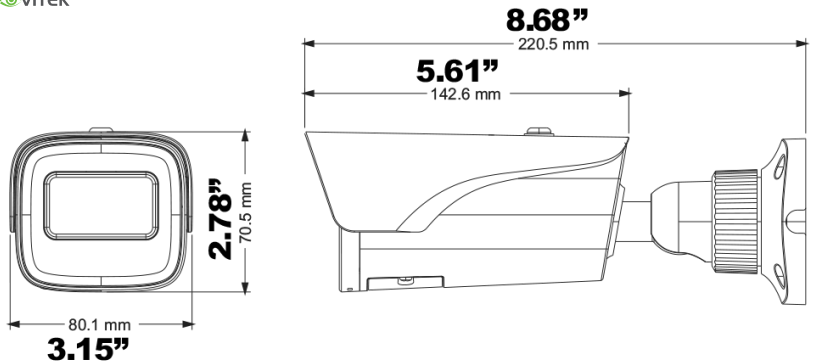

VT-TPLMT
Universal Pole Mount
Adapter - reqs. VT-TJB08

VT-TCNMT
Universal Corner Mount
Adapter - reqs. VT-TJB08

VT-TJB08
Optional Junction
Box for Cable
Management