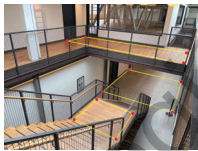

AREA TRACKING
Regional Intrusion Detection