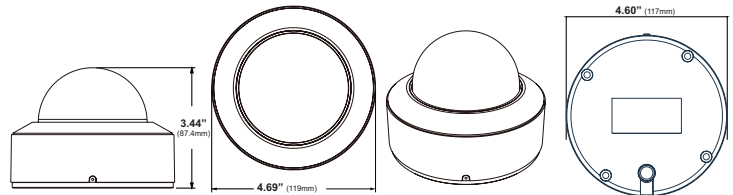

LINE CROSSING
Track People or Vehicles Entering/Exiting

Also Available in Charcoal (VTD-TND4FLNB-2)

TRANSCENDENT NDAA COMPLIANT IP CAMERAS WITH PROGRAMMABLE ANALYTICS AND MORE!

Transcendent Series High Definition 4 MegaPixel NDAA Compliant IP Network Cameras offer unprecedented performance and value. These simple, easy to install, attractively styled, IP Network Cameras feature remote viewing via VMS, Web Browser, and iOS & Android Apps.