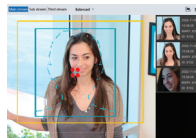

TRANSCENDENT GEN. IV ADVANCED ANALYTICS!

AI FACIAL RECOGNITION
Face Detection with Face Database