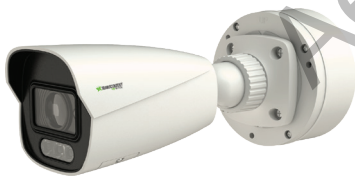

# VTC-TNB4FADW-2

Transcendent Series 4 MegaPixel Indoor / Outdoor WDR Knight Guard + Active Deterrence Fixed IP Bullet Camera

## MOUNTS AND ACCESSORIES

**VT-TJB08**  
Optional Junction box for  
Cable Management

**VT-TPLMT**  
Universal Pole Mount  
Adapter - VT-TJB08 Req'd

**VT-TCNMT**  
Universal Corner Mount  
Adapter - VT-TJB08 Req'd