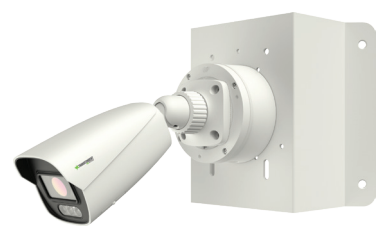

# VTC-TNB4FADW-2

Transcendent Series 4 MegaPixel Indoor / Outdoor WDR Knight Guard + Active Deterrence Fixed IP Bullet Camera

## MOUNTS AND ACCESSORIES

**VT-TJB08**  
Optional Junction box for  
Cable Management

**VT-TPLMT**  
Universal Pole Mount  
Adapter - VT-TJB08 Req'd

**VT-TCNMT**  
Universal Corner Mount  
Adapter - VT-TJB08 Req'd