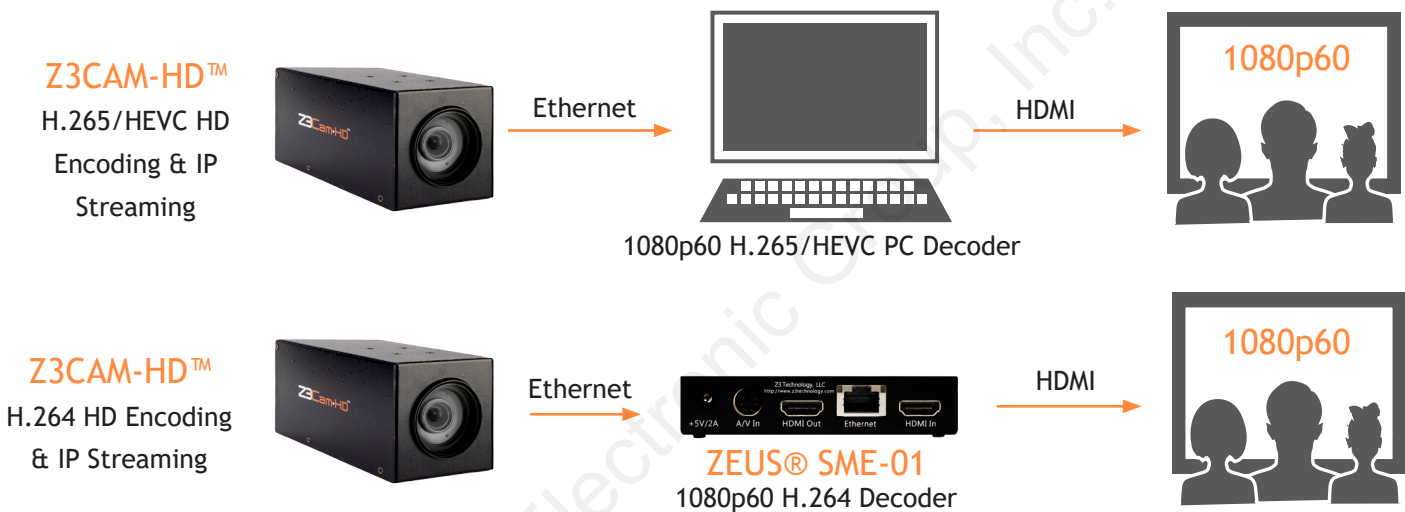

Specifications

Interfaces	Gigabit Ethernet, USB 2.0, Micro-HDMI Output, Audio Input and Composite Output
Supported Resolutions	60, 59.94, 50, 30, 29.97, 25 @1080p and 720p
Power	PoE or 12V DC
Power Consumption	7.5W typical while encoding H.265/HEVC video
Mount	1/4 20 UNC tripod screw hole on bottom of unit
Dimensions (L x W x H)	128 x 62 x 62 mm (5.0 x 2.4 x 2.4 in)
Weight	650 g (1.4 lbs)
Package Contents	Z3Cam-HD camera and 12V Power Supply
Additional Components	Add a wifi USB dongle for wireless connectivity**

HD IP STREAMING