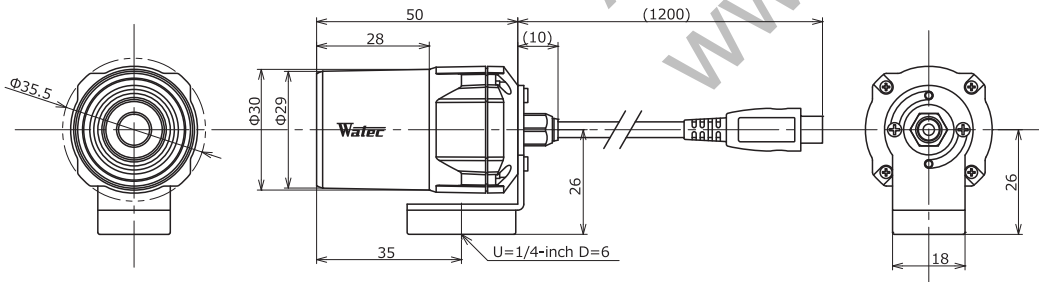

Dimensions

Specifications

Pick-up element	1/2.8 inch CMOS image sensor		
Number of effective pixels	1945(H) × 1097(V)		
Unit cell size	2.9µm(H) × 2.9µm(V)		
Imaging system	RGB primary color bayer arrangement mosaic filters on chip		
Synchronizing system	Internal		
Scanning system	Progressive		
Output size	1920x1080, 1280x720, 640x480, 320x240		
Max. frame rate	30 fps		
Video compression	MJPG, YUY2		
Video output	USB Video Class (Compatible)		
Resolution (H)	More than 900TVL (Center)		
Minimum illumination	0.3 lx F2.0 (AGC ON=36dB, Shutter=OFF)		
	0.07 lx F2.0 (AGC ON=36dB, Shutter=1/7.5 sec.)		
S/N	-		
Function settings	Camera Viewer		
AE mode	Fixed	1/15, 1/7.5, 1/4 sec.	
		1/30, 1/60, 1/120, 1/250, 1/500, 1/1000, 1/2000, 1/4000, 1/8000 sec.	
		1/30 - 1/8000 sec.	
AGC	EI	1/7.5 - 1/8000 sec.	
		White balance	ATW, MWB
		ON	0 - 36dB
MGC	OFF	-	
	0 - 72dB (1dB step)		
Gamma characteristics	γ≠USER (Level adjustable)		
Noise reduction	-		
Wide dynamic range	-		
Lens iris	-		
Back light compensation	BLC		
White blemish correction	-		
Sharpness	Level adjustable		
Defog	-		
Digital zoom	×1, ×1.38, ×2.25 *1	×1, ×1.2, ×1.5 *2	
Privacy mask	-		
Mirror image	-		
Freeze	-		
Motion detection	-		
Neg.image	-		
Interface	USB (High speed)		
Power supply	USB +5V		
Power consumption	0.65W (130mA)		
Operating temperature	-10 - +50°C		
Storage temperature	-30 - +70°C		
Operating / Storage humidity	95% RH or less (Without condensation)		
Standard lens	M3620BC-12 (F3.6 F2.0)		
Cable length	1.2m (Max.3.0m)		
Weight	Approx. 85g		
Accessories	-		
Recommended System Specifications	CPU	Intel® Core TM i Series	
	RAM	2GB or larger	
	Others	USB2.0 Port, 1920×1080 or better resolution display	
Operation Confirmed OS	Windows 10 32bit/64bit, Android 4.0 or newer		