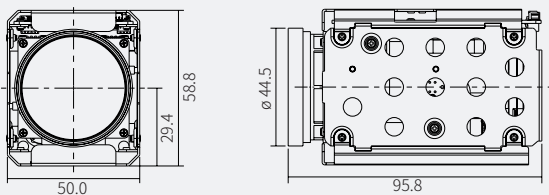

Zoom Camera

ATC-HZ5533Z-LP

Dimensions

Specifications

Image Sensor	1/2.9" Progressive Scan Global Shutter CMOS	D-WDR	Off/Low/Middle/High	
Effective Pixels	1.58MP 1456(H) x 1088(V)	WDR	Off/On, Adjustable(Level:0~29, Contrast:0~5, Bright:0~19)	
Video Output mode	LVDS / Parallel / CVBS	BLC	Off/On, Area selectable	
Max. Video Resolution	LVDS / Parallel : 720p@60(50fps)	HLC	Off/On, Area selectable	
Synchronization system	Internal / External Option	AGC	Max.48dB, d2x ~ d9x	
Min.Illumination	Day mode: 0.1Lux(F1.6) Night mode: 0.08Lux(F1.6/ IR-cut filter on) DSS OFF, AGC45dB	Sharpness	Adjustable(0~15)	
S/N Rate	More than 55dB(AGC off, DSS off)	3D-DNR	Off/Auto/Low/Middle/High	
Lens	Type	AF Optical zoom lens(DC Iris), IR Corrective	2D-DNR	Off/Auto/Low/Middle/High
	Focal Length	f=4.6mm~152mm	Defog	Off/On/Auto
	F-value	F1.6(W)~4.8(T)	Preset Position	256 position Presets(Zoom,Focus), 16Memory Presets, Custom Preset
	Angle of View	Horizontal 60.08°(W)~2.08°(T) Vertical 35.32°(W)~1.18°(T)	Language	English
Zoom ratio	Optical 33x / Digital 12x	Remote	RS232 TTL + 5.0V(+3.3V compatible)	
Focus Min.Working Distance	0.1m(Wide)/1.5m(Tele)~∞	UART	Protocol	VISCA/Pelco-D/Pelco-P/Hitachi : Automatic detection
Focus Control	Auto/Interval/One Push/Manual/Preset	Baud rate	2400/4800/9600/19200/38400/57600/115200bps	
AE mode	Auto/Shutter Priority/Iris Priority/Manual	UTC	-	
Brightness	0~14	Supply Voltage	12VDC(9V to 15VDC)	
Manual Shutter	1/1, 1/2, 1/4(3), 1/8(6), 1/15(12), 1/30(25), 1/60(50)~1/10000	Power Consumption	Max.5.3W / Non-working zoom&focus 3.8W	
Manual Iris	F1.6~F32, Close	Dimension(mm)	50x58.8x95.8mm	
Sense-up	Off~32fields	Weight	Approx.260g	
ETC	Spot AE, Slow AE	Operating Temperature	-10°C~+50°C, Humidity(20~80%)	
D&N Mode	Auto/Day(Color)/Night(BW)/External-H or L	Storage Temperature	-20°C~+60°C, Humidity(20~95%)	
White Balance	AUTO/One Push/Indoor/Outdoor/ATW/Manual			
Image Freeze	Off/On			
Image Flip	Off/Horizontal/Vertical/H+V(180° Flip)			
Privacy Mask Zone	8 Zones/14 mask color selectable			
Digital Image Stabilization	Yes			
Motion Detection	4 Zones			