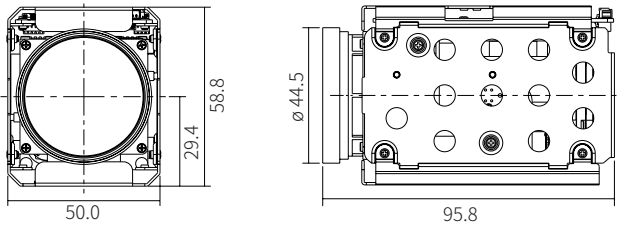

Zoom Camera

ATC-HZ5533Z-LP

Dimensions

Specifications

Image Sensor	1/2.9" Progressive Scan Global Shutter CMOS	D-WDR	Off/Low/Middle/High	
Effective Pixels	1.58MP 1456(H) x 1088(V)	WDR	Off/On, Adjustable(Level:0~29, Contrast:0~5, Bright:0~19)	
Video Output mode	LVDS / Parallel / CVBS	BLC	Off/On, Area selectable	
Max. Video Resolution	LVDS / Parallel : 720p@60(50fps)	HLC	Off/On, Area selectable	
Synchronization system	Internal / External Option	AGC	Max.48dB, d2x ~ d9x	
Min.Illumination	Day mode: 0.1Lux(F1.6) Night mode: 0.08Lux(F1.6/ IR-cut filter on) DSS OFF, AGC45dB	Sharpness	Adjustable(0~15)	
S/N Rate	More than 55dB(AGC off, DSS off)	3D-DNR	Off/Auto/Low/Middle/High	
Lens	Type	AF Optical zoom lens(DC Iris), IR Corrective	2D-DNR	Off/Auto/Low/Middle/High
	Focal Length	f=4.6mm~152mm	Defog	Off/On/Auto
	F-value	F1.6(W)~4.8(T)	Preset Position	256 position Presets(Zoom,Focus), 16Memory Presets, Custom Preset
	Angle of View	Horizontal 60.08°(W)~2.08°(T) Vertical 35.32°(W)~1.18°(T)	Language	English
Zoom ratio	Optical 33x / Digital 12x	Remote	RS232 TTL + 5.0V(+3.3V compatible)	
Focus Min.Working Distance	0.1m(Wide)/1.5m(Tele)~∞	UART	Protocol	VISCA/Pelco-D/Pelco-P/Hitachi : Automatic detection
Focus Control	Auto/Interval/One Push/Manual/Preset	Baud rate	2400/4800/9600/19200/38400/57600/115200bps	
AE mode	Auto/Shutter Priority/Iris Priority/Manual	UTC	-	
Brightness	0~14	Supply Voltage	12VDC(9V to 15VDC)	
Manual Shutter	1/1, 1/2, 1/4(3), 1/8(6), 1/15(12), 1/30(25), 1/60(50)~1/10000	Power Consumption	Max.5.3W / Non-working zoom&focus 3.8W	
Manual Iris	F1.6~F32, Close	Dimension(mm)	50x58.8x95.8mm	
Sense-up	Off~32fields	Weight	Approx.260g	
ETC	Spot AE, Slow AE	Operating Temperature	-10°C~+50°C, Humidity(20~80%)	
D&N Mode	Auto/Day(Color)/Night(BW)/External-H or L	Storage Temperature	-20°C~+60°C, Humidity(20~95%)	
White Balance	AUTO/One Push/Indoor/Outdoor/ATW/Manual			
Image Freeze	Off/On			
Image Flip	Off/Horizontal/Vertical/H+V(180° Flip)			
Privacy Mask Zone	8 Zones/14 mask color selectable			
Digital Image Stabilization	Yes			
Motion Detection	4 Zones			