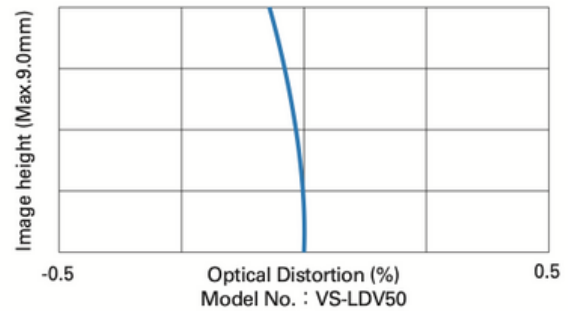

VS-LDV

3.45 μ m
SERIES

Supports 12MP 1.1"/ 4K Resolution
Distortionless Macro Lens

Focal Length : f25mm / f35mm / f50mm / f75mm

Supports 12MP 1.1"/4K Resolution Distortionless Macro Lens

Features

- 3.45μm Resolution
- 4 Models f25•f35•f50•f75mm
- Optimized for Macro Applications (short working distance)

Model No.	Focal Length(mm)	Fno	Magnification	WD	Dimensions	Max. Sensor
VS-LDV25 (Available in 2020/Q1)	25			Coming soon		1.1"
VS-LDV35 (Available in 2019/Q4)	35	3.5~16	0.07x~0.24x	150~500mm	φ39xL=51mm	1.1"
VS-LDV50 (Available in 2019/Aug.)	50	3.5~22	0.1x~0.36x	150~500mm	φ39xL=71mm	1.1"
VS-LDV75 (Available in 2019/Q4)	75	4.0~22	0.14x~0.4x	150~500mm	φ47xL=110mm	1.1"

Optimized for 12MP 1.1" Sensors

Distortionless Design in Entire Field of View

Applications

Connector

Semiconductor

Automobile parts