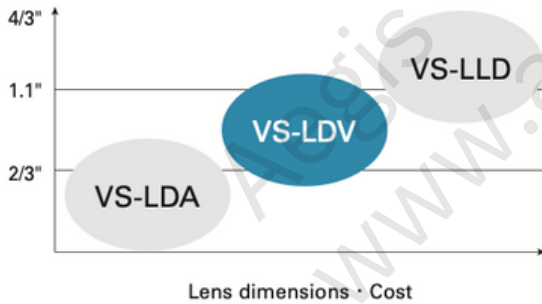

VS-LDV

3.45 μ m
SERIES

Supports 12MP 1.1"/ 4K Resolution
Distortionless Macro Lens

Focal Length : f25mm / f35mm / f50mm / f75mm

Supports 12MP 1.1"/4K Resolution Distortionless Macro Lens

Features

- 3.45μm Resolution
- 4 Models f25•f35•f50•f75mm
- Optimized for Macro Applications (short working distance)

Model No.	Focal Length(mm)	Fno	Magnification	WD	Dimensions	Max. Sensor
VS-LDV25 (Available in 2020/Q1)	25			Coming soon		1.1"
VS-LDV35 (Available in 2019/Q4)	35	3.5~16	0.07x~0.24x	150~500mm	φ39xL=51mm	1.1"
VS-LDV50 (Available in 2019/Aug.)	50	3.5~22	0.1x~0.36x	150~500mm	φ39xL=71mm	1.1"
VS-LDV75 (Available in 2019/Q4)	75	4.0~22	0.14x~0.4x	150~500mm	φ47xL=110mm	1.1"

Optimized for 12MP 1.1" Sensors

Distortionless Design in Entire Field of View

Applications

Connector

Semiconductor

Automobile parts