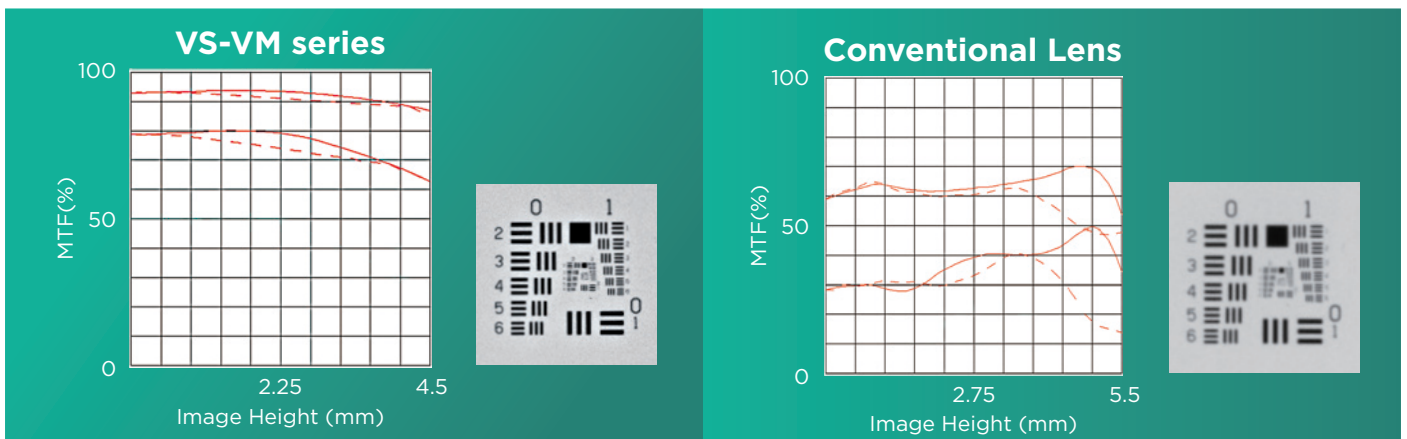

VS-VM 3.3 μ m SERIES

High-Contrast Fixed Focal Length Lenses with an improved vibration-resistance mechanism

Features

- 1/1.8" sensor format support
- F1.8 brightness
- Compact design
- Vibration resistant design
- High contrast & resolution
- Quality at a cost effective price

Model	Focal Length	F/#	MOD (mm)	Max Sensor
VS-0620VM	6	2	100	1/1.8"
VS-0818VM	8	1.8	100	1/1.8"
VS-1218VM	12	1.8	100	1/1.8"
VS-1618VM	16	1.8	100	1/1.8"
VS-2518VM	25	1.8	250	1/1.8"
VS-3518VM	35	1.8	250	2/3"
VS-5026VM	50	2.6	400	2/3"

MTF Comparison