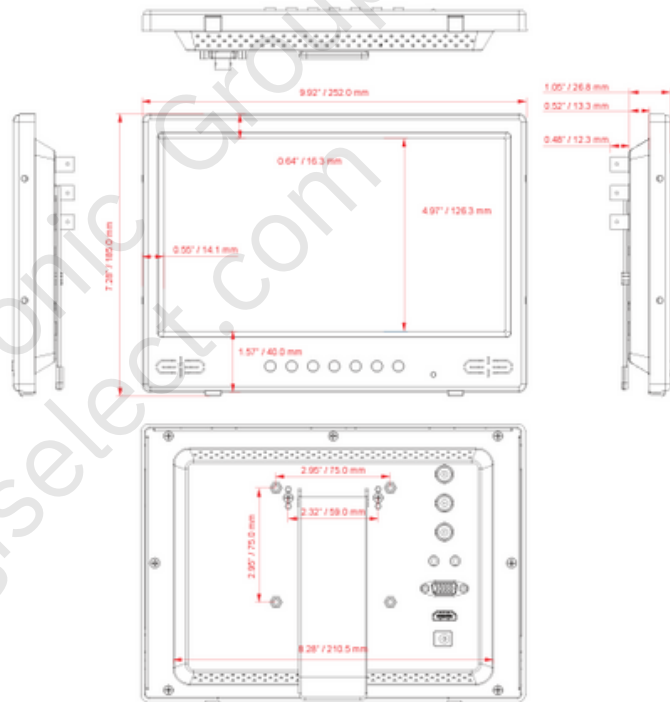

VZ-101RTC ADVANTAGES

- 10.1" LED CCTV Monitor
- 16:9 / 4:3 mode Available
- BNC, HDMI, VGA, TRIGGER
- 2D Comb-filter, Noise Reduction, Built-in Speakers
- Built to run 24/7/365
- 3-Year Warranty

DIMENSIONS

MODEL #	VZ-101RTC
VIDEO	
Screen Size	10.1"
Max. Resolution	1024 x 600 @60Hz
Pixel Pitch	0.2175 mm x 0.2088 mm
Brightness	300cd/m ² (Typical)
Contrast Ratio	800:1
Aspect Ratio	16 : 9
Viewing Angle (H/V)	170°/170°
Display Color	16.7 Million
Response Time	< 25 ms
Video System	NTSC / PAL
INTERFACE	
AV (Composite) In/ BNC Out	2 / 1
HDMI In	1
RGB In(15Pin D-Sub)	1
Trigger In	1
Audio In	1
AUDIO	
Built in speaker	1W X 2
SPECIAL FEATURES	
Filter Type	2D Comb-filter / Noise Reduction
Multi-lingual Language	English, Spanish, French, German, Italian, Portuguese, Polish, Russian
DIMENSIONS & WEIGHT	
Outline Dimension (W x H x D)	9.92" x 7.28" x 1.05" 252.0 mm x 185.0 mm x 26.80 mm
Net Weight / Gross Weight	2.86 lbs (1.3 Kg) / 3.52 lbs (1.6Kg)
MOUNT	
VESA	75mm x 75mm, M4 x L8 Screws
GENERAL	
Power	Electrical Ratings Consumption (Typ/Max)
	DC 12V, 2.0 A (AC100 ~ 240V[50/60Hz]) 8 W
Warranty	Parts/ Labor
	3 Year / 3 Year
Operating Temperature	14 - 122°F / -10 - 50°C
Operating Humidity	20 ~ 70% RH
Regulations	CE, FCC(A)
Compatible Mounts	Wall Rack
	VZ-WM05, VZ-WM11, VZ-AM01 VZ-RMK08

INTERFACE

1. BNC (Composite) OUT
2. BNC (Composite) IN #1
3. BNC (Composite) IN #2
4. Audio IN
5. Trigger IN
6. VGA IN
7. HDMI IN
8. DC 12V IN