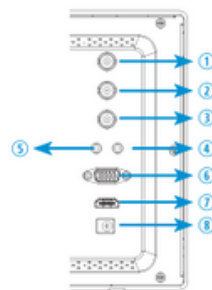

VZ-101RTC ADVANTAGES

- 10.1" LED CCTV Monitor
- 16:9 / 4:3 mode Available
- BNC, HDMI, VGA, TRIGGER
- 2D Comb-filter, Noise Reduction, Built-in Speakers
- Built to run 24/7/365
- 3-Year Warranty

DIMENSIONS

MODEL #	VZ-101RTC
VIDEO	
Screen Size	10.1"
Max. Resolution	1024 x 600 @60Hz
Pixel Pitch	0.2175 mm x 0.2088 mm
Brightness	300cd/m ² (Typical)
Contrast Ratio	800:1
Aspect Ratio	16 : 9
Viewing Angle (H/V)	170°/170°
Display Color	16.7 Million
Response Time	< 25 ms
Video System	NTSC / PAL
INTERFACE	
AV (Composite) In/ BNC Out	2 / 1
HDMI In	1
RGB In(15Pin D-Sub)	1
Trigger In	1
Audio In	1
AUDIO	
Built in speaker	1W X 2
SPECIAL FEATURES	
Filter Type	2D Comb-filter / Noise Reduction
Multi-lingual Language	English, Spanish, French, German, Italian, Portuguese, Polish, Russian
DIMENSIONS & WEIGHT	
Outline Dimension (W x H x D)	9.92" x 7.28" x 1.05" 252.0 mm x 185.0 mm x 26.80 mm
Net Weight / Gross Weight	2.86 lbs (1.3 Kg) / 3.52 lbs (1.6Kg)
MOUNT	
VESA	75mm x 75mm, M4 x L8 Screws
GENERAL	
Power	Electrical Ratings Consumption (Typ/Max)
	DC 12V, 2.0 A (AC100 ~ 240V[50/60Hz]) 8 W
Warranty	Parts/ Labor
	3 Year / 3 Year
Operating Temperature	14 - 122°F / -10 - 50°C
Operating Humidity	20 ~ 70% RH
Regulations	CE, FCC(A)
Compatible Mounts	Wall Rack
	VZ-WM05, VZ-WM11, VZ-AM01 VZ-RMK08

INTERFACE

1. BNC (Composite) OUT
2. BNC (Composite) IN #1
3. BNC (Composite) IN #2
4. Audio IN
5. Trigger IN
6. VGA IN
7. HDMI IN
8. DC 12V IN