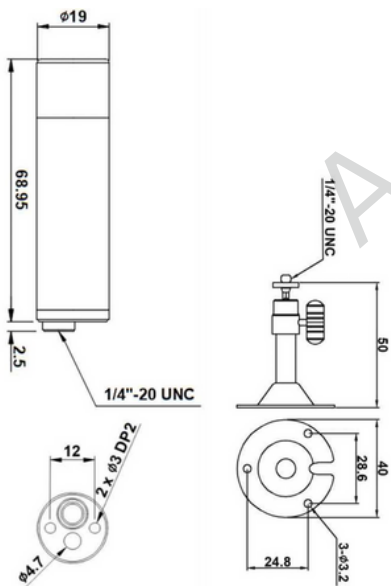

Lens Options

3.6mm
4mm

*Lens and cable can be customized up on request

IP Network Camera

2MP IP Starlight WDR Mini Bullet

2MP IP True WDR Mini Bullet Camera with Board Lens

General Feature Diagram (mm)

Technical Specification