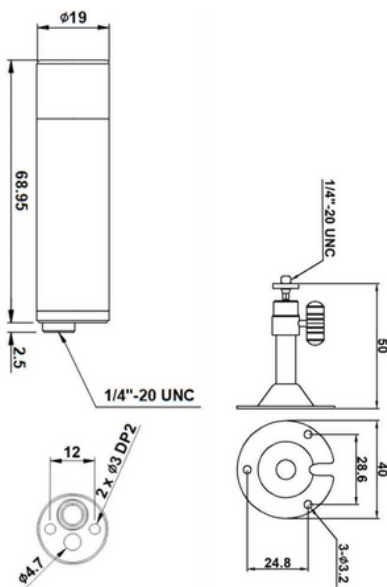

# IMB219-F3.6W

2MP IP True WDR Mini Bullet Camera with Board Lens

- 1/2.8" 2.9 $\mu$ m Pixel Progressive Sony Starvis CMOS
- Sensor 2MP (1920 X 1080) Max. 30fps
- 19 $\varnothing$ mm Bullet Miniature Water-proof Housing
- 3.6mm Mega Lens (Lens Options are Available)
- WDR, DSS(Sens-up), 3DNR Supported
- Onvif Ver. 17.06 Compatible
- Supported Video Codec: H.264, MJPEG
- Built-in POE Cable
- IR Cut Filter
- Optional Ring Mount
- PoE Cable
- Made in Korea
- NDAA Compliant

Lens Options

3.6mm  
4mm

\*Lens and cable can be customized up on request

### General Feature Diagram (mm)