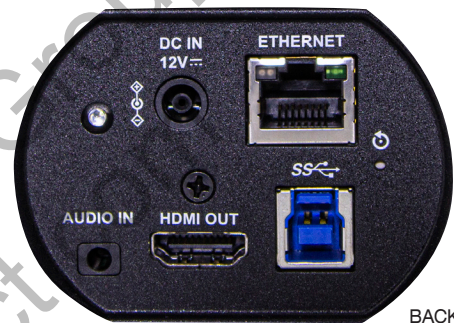

# CV420e

Compact UHD60fps Stream  
Camera (HDMI, IP & USB)

Compact and durable streaming camera with a large 9.2 megapixel 1/1.8" sensor size and ultra-wide 100 degree angle-of-view lens with zero curvature. CV420e comes with a CVM-5 monitor mount, however, can be installed on any 1/4"-20 camera mount including tripods, fixed mounts, and many others. Crystal clear UHD and HD images through IP (HEVC) or USB outputs and HDMI for traditional workflows.

## PRODUCT FEATURES

- Sony 1/1.8" 4K sensor
- 9.2 million pixels with large pixel size
- 4.5mm lens with 100° H.AOV (no curvature) + 12x clear digital zoom
- ePTZ maneuverable with HD images within UHD sensor for FOV adjustment
- Control options: IR remote included, CGI commands, Visca over IP, UVC and ONVIF

- Video output up to 3840x2160p at 60fps, 1080p, 1080i and 720p
- Video output options of USB + HDMI or IP + HDMI
- Multiple IP simultaneous streams (HEVC + 2x H.264)
- Low Light sensitivity (0.05 Lux) and Wide Dynamic Range
- 3.5mm Microphone & Line Level audio input for IP and HDMI streams
- Environmental: operating 0°C ~ 40°C, storage -20°C ~ 60°C
- Power Consumption: 11W via PoE, and 10W via DC (12V)
- Minimum Object Distance (M.O.D.) – 30cm