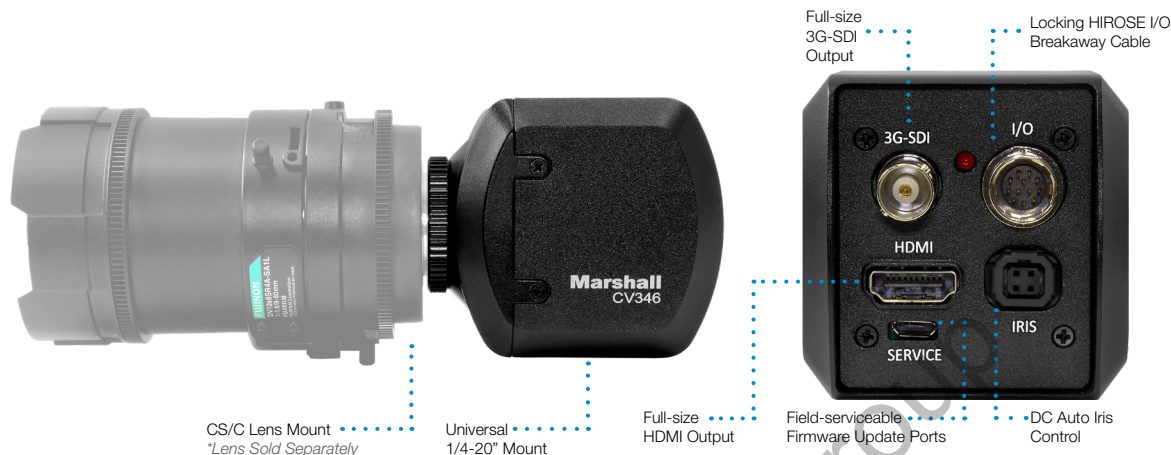

This information is brought to you by:

ELECTRONIC GROUP, INC
480-635-8400 p * aegis-g2@aegiselect.com
http://www.aegis-elec.com

CV346

Compact Full-HD Camera (3G/HSDI & HDMI)

3GSDI

HDMI

LENS OPTIONS

RS-485 CONTROL

TRS AUDIO

The Marshall CV346 offers Full-HD resolution in 1920x1080p at up to 60 fps in a sturdy, durable form factor, and straightforward design. The CV346 is suitable for use in Full-HD broadcast and Pro AV workflows including live broadcast productions, sportscast, newscast, reality television, concerts, corporate, government, courtroom, house of worship and many more.

PRODUCT FEATURES

- HDMI & 3G/HSDI output
- 2.5 Megapixel (1/2.8") sensor (4:2:2 color)
- Interchangeable CS/C lens mount (sold separately)
- Full-HD resolutions: 1920 x 1080p, 1920 x 1080i, and 1280 x 720p
- Frame rates: 60, 59.94, 50, 30, 29.97, 25, 24, 23.98 fps
- Remote adjust through RS485 (Visca) or OSD menu joystick
- Wide range of picture adjustment settings including paint (red/blue), white balance, gain control, pedestal (blacks), white clip, exposure, gamma, and more