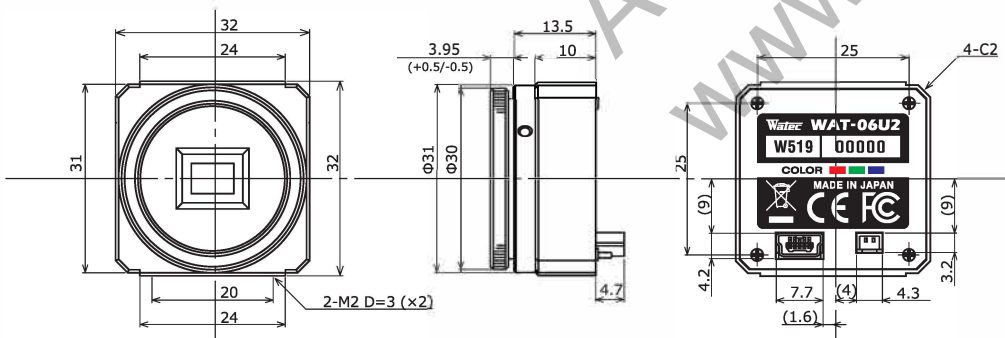

Dimensions

Specifications

| | | |
|-----------------------------------|---|--|
| Pick-up element | 1/2.8 inch CMOS image sensor | |
| Number of effective pixels | 1945(H) × 1097(V) | |
| Unit cell size | 2.9µm(H) × 2.9µm(V) | |
| Imaging system | RGB primary color bayer arrangement mosaic filters on chip | |
| Synchronizing system | Internal | |
| Scanning system | Progressive | |
| Output size | 1920x1080, 1280x720, 640x480, 320x240 | |
| Max. frame rate | 30 fps | |
| Video compression | MJPG, YUY2 | |
| Video output | USB Video Class (Compatible) | |
| Resolution (H) | More than 900TVL (Center) | |
| Minimum illumination | 0.1 lx F1.2 (AGC ON=36dB, Shutter=OFF) 0.025 lx F1.2 (AGC ON=36dB, Shutter=1/7.5 sec.) | |
| S/N | - | |
| Function settings | Camera Viewer | |
| AE mode | Fixed | 1/15, 1/7.5, 1/4 sec. |
| | EI | 1/30, 1/60, 1/120, 1/250, 1/500, 1/1000, 1/2000, 1/4000, 1/8000 sec. |
| AGC | White balance | 1/30 - 1/8000 sec. |
| | White balance | 1/7.5 - 1/8000 sec. |
| AGC | ON | ATW, MWB |
| | OFF | 0 - 36dB |
| MGC | ON | - |
| | OFF | 0 - 72dB (1dB step) |
| Gamma characteristics | γ=USER (Level adjustable) | |
| Noise reduction | - | |
| Wide dynamic range | - | |
| Lens iris | - | |
| Back light compensation | BLC | |
| White blemish correction | - | |
| Sharpness | Level adjustable | |
| Defog | - | |
| Digital zoom | x1, x1.38, x2.25 *1 | x1, x1.2, x1.5 *2 |
| Privacy mask | - | |
| Mirror image | - | |
| Freeze | - | |
| Motion detection | - | |
| Neg.image | - | |
| Interface | USB (High speed), 2P connector (Snap shot) | |
| Power supply | USB +5V | |
| Power consumption | 0.65W (130mA) | |
| Operating temperature | -10 - +50°C | |
| Storage temperature | -30 - +70°C | |
| Operating / Storage humidity | 95% RH or less (Without condensation) | |
| Lens mount | CS mount (Back focus adjustable) | |
| Cable length | Shorter than 3.0m recommended | |
| Weight | Approx. 35g | |
| Accessories | Hex wrench, Camera bracket, EX cable, USB cable | |
| Recommended System Specifications | CPU | Intel® Core TM i Series |
| | RAM | 2GB or larger |
| | Others | USB2.0 Port, 1920×1080 or better resolution display |
| Operation Confirmed OS | Windows 10 32bit/64bit | |