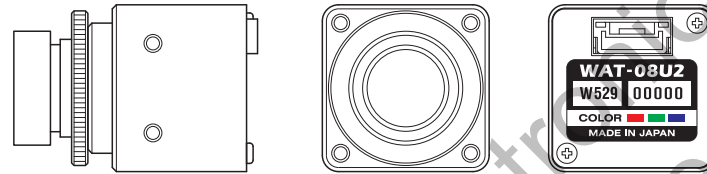

Accessories Options

1. Miniature lenses
2. M2520BC-12
   - M2920BC-12
   - M3620BC-12 (Standard)
   - M0620BC-12
   - M1625BC-12

WAT-08U2 (G3.6)

*Water Camera Viewer recommended
Download from Water website

1. Camera bracket
2. B005
3. Stand
4. MS50