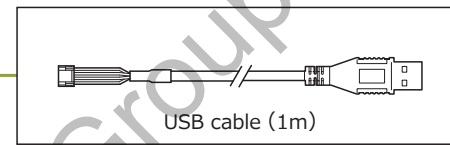

Accessories Options

1. Miniature lenses
2. M2520BC-12
   - M2920BC-12
   - M3620BC-12 (Standard)
   - M0620BC-12
   - M1625BC-12

WAT-08U2 (G3.6)

*Water Camera Viewer recommended
Download from Water website

1. Camera bracket
2. B005
3. Stand
4. MS50