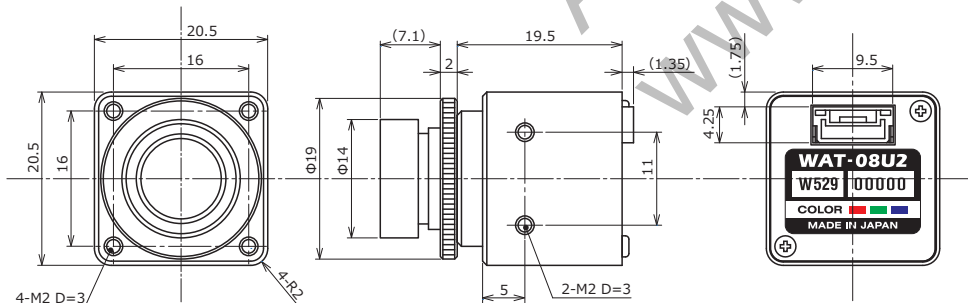

Dimensions

Specifications

Pick-up element	1/2.8 inch CMOS image sensor	
Number of effective pixels	1945(H) × 1097(V)	
Unit cell size	2.9µm(H) × 2.9µm(V)	
Imaging system	RGB primary color bayer arrangement mosaic filters on chip	
Synchronizing system	Internal	
Scanning system	Progressive	
Output size	1920x1080, 1280x720, 640x480, 320x240	
Max. frame rate	30 fps	
Video compression	MJPEG, YUY2	
Video output	USB Video Class (Compatible)	
Resolution (H)	More than 900 (Center)	
Minimum illumination	0.3 lx F2.0 (AGC ON=36dB, Shutter=OFF) 0.07 lx F2.0 (AGC ON=36dB, Shutter=1/7.5 sec.)	
S/N	-	
Function settings	Camera Viewer	
AE mode	Fixed	1/15, 1/7.5, 1/4 sec.
	EI	1/30, 1/60, 1/120, 1/250, 1/500, 1/1000, 1/2000, 1/4000, 1/8000 sec.
		1/30 - 1/8000 sec.
White balance	ATW, MWB	
AGC	ON	0 - 36dB
	OFF	-
MGC	0 - 72dB (1dB step)	
Gamma characteristics	γ±USER (Level adjustable)	
Noise reduction	-	
Wide dynamic range	-	
Lens iris	-	
Back light compensation	BLC	
White blemish correction	-	
Sharpness	Level adjustable	
Defog	-	
Digital zoom	×1, ×1.38, ×2.25 *1	×1, ×1.2, ×1.5 *2
Privacy mask	-	
Mirror image	-	
Freeze	-	
Motion detection	-	
Neg.image	-	
Interface	USB (High speed)	
Power supply	USB +5V	
Power consumption	0.75W (150mA)	
Operating / Storage Temperature	-10 - +50°C / -30 - +70°C	
Operating / Storage Humidity	95% RH or less (Without condensation)	
Lens mount	M12 P=0.5	
Standard lens	M3620BC-12 (F3.6 F2.0)	
Cable length	1.0m (Max. 3.0m)	
Weight	Approx. 18g	
Accessories	USB cable (USB2.0 Standard-A), M12 Lens Fixing Ring	
Recommended System Specifications	CPU	Intel® Core TM i Series
	RAM	2GB or larger
	Others	USB2.0 Port, 1920×1080 or better resolution display
Operation Confirmed OS	Windows 10 32bit/64bit, Windows 11, Android 4.0 or later	