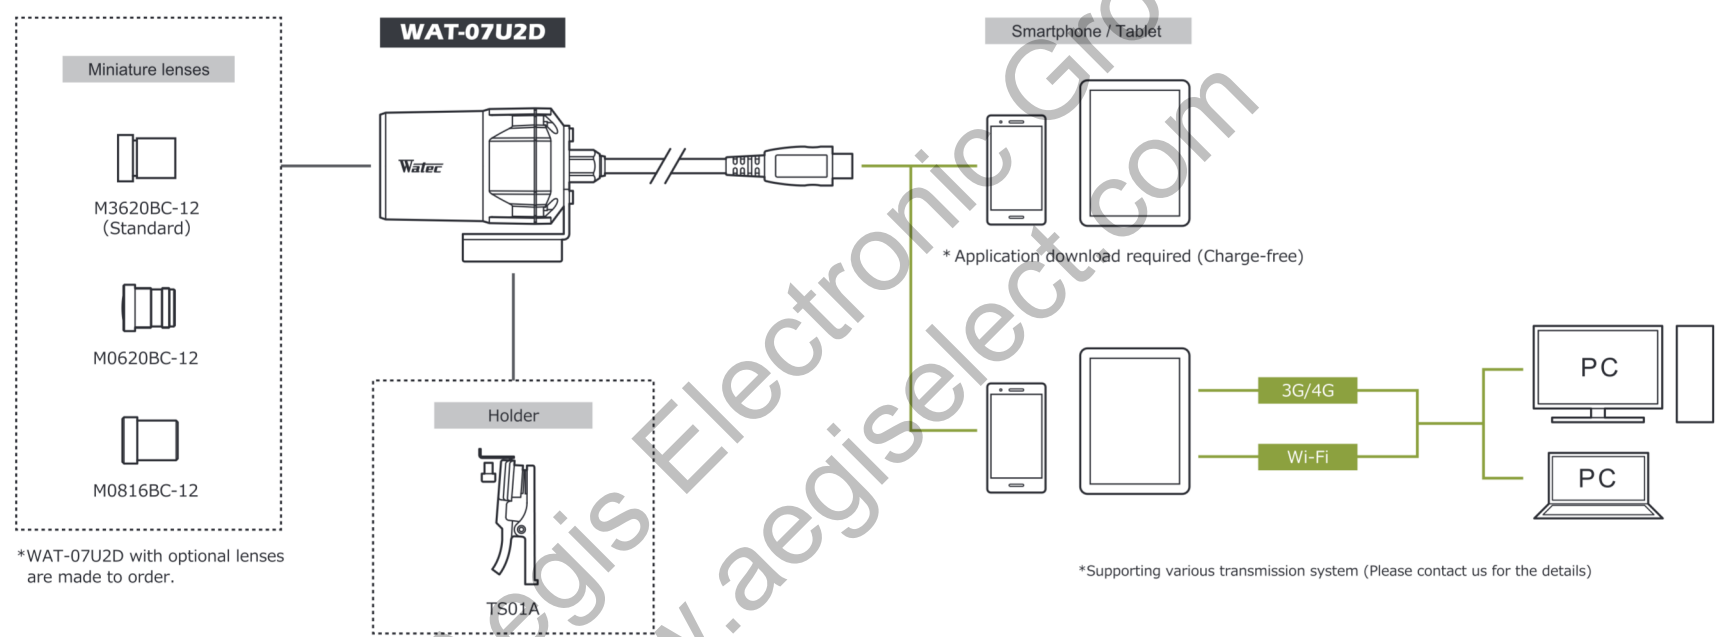

### Dimensions

### Specifications

Pick-up element	1/2.8 inch CMOS image sensor	
Number of effective pixels	1945(H) × 1097(V)	
Unit cell size	2.9µm(H) × 2.9µm(V)	
Imaging system	-	
Synchronizing system	Internal	
Scanning system	Progressive	
Output size	1920x1080, 1280x720, 640x480, 320x240	
Max. frame rate	30 fps	
Video compression	MJPEG, YUY2	
Video output	USB Video Class (Compatible)	
Resolution (H)	More than 800TVL (Center)	
Minimum illumination	0.004 lx F2.0 (AGC ON=36dB, Shutter=OFF) 0.001 lx F2.0 (AGC ON=36dB, Shutter=1/7.5 sec.)	
S/N	-	
Function settings	Camera Viewer	
AE mode	Fixed	1/15, 1/7.5, 1/4 sec.
	EI	1/30, 1/60, 1/120, 1/250, 1/500, 1/1000, 1/2000, 1/4000, 1/8000 sec. 1/30 - 1/8000 sec. 1/7.5 - 1/8000 sec.
White balance	-	
AGC	ON	0 - 36dB
	OFF	-
MGC	0 - 72dB (1dB step)	
Gamma characteristics	γ=USER (Level adjustable)	
Noise reduction	-	
Wide dynamic range	-	
Lens iris	-	
Back light compensation	BLC	
White blemish correction	-	
Sharpness	Level adjustable	
Defog	-	
Digital zoom	x1, x1.38, x2.25 *1	x1, x1.2, x1.5 *2
Privacy mask	-	
Mirror image	-	
Freeze	-	
Motion detection	-	
Neg.image	-	
Interface	USB (High speed)	
Power supply	USB +5V	
Power consumption	0.65W (130mA)	
Operating temperature	-10 - +50°C	
Storage temperature	-30 - +70°C	
Operating / Storage humidity	95% RH or less (Without condensation)	
Standard lens	M3620BC-12 (f3.6 F2.0)	
Cable length	1.2m (Max.3.0m)	
Weight	Approx. 85g	
Accessories	-	
Recommended System Specifications	CPU	Intel® Core™ i Series
	RAM	2GB or larger
	Others	USB2.0 Port, 1920×1080 or better resolution display
Operation Confirmed OS	Windows 10 32bit/64bit, Android 4.0 or newer	

\*1: Output format: 640x480 \*2: Output format: 1280x720

Options

\*WAT-07U2D with optional lenses are made to order.

\* Supporting various transmission system (Please contact us for the details)