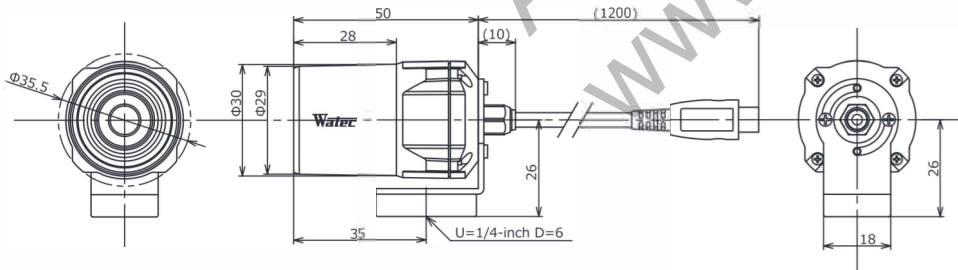

### Dimensions

### Specifications

Pick-up element	1/2.8 inch CMOS image sensor	
Number of effective pixels	1945(H) × 1097(V)	
Unit cell size	2.9µm(H) × 2.9µm(V)	
Imaging system	-	
Synchronizing system	Internal	
Scanning system	Progressive	
Output size	1920x1080, 1280x720, 640x480, 320x240	
Max. frame rate	30 fps	
Video compression	MJPEG, YUY2	
Video output	USB Video Class (Compatible)	
Resolution (H)	More than 800TVL (Center)	
Minimum illumination	0.004 lx F2.0 (AGC ON=36dB, Shutter=OFF) 0.001 lx F2.0 (AGC ON=36dB, Shutter=1/7.5 sec.)	
S/N	-	
Function settings	Camera Viewer	
AE mode	Fixed	1/15, 1/7.5, 1/4 sec.
	EI	1/30, 1/60, 1/120, 1/250, 1/500, 1/1000, 1/2000, 1/4000, 1/8000 sec. 1/30 - 1/8000 sec. 1/7.5 - 1/8000 sec.
White balance	-	
AGC	ON	0 - 36dB
	OFF	-
MGC	0 - 72dB (1dB step)	
Gamma characteristics	γ=USER (Level adjustable)	
Noise reduction	-	
Wide dynamic range	-	
Lens iris	-	
Back light compensation	BLC	
White blemish correction	-	
Sharpness	Level adjustable	
Defog	-	
Digital zoom	x1, x1.38, x2.25 *1	x1, x1.2, x1.5 *2
Privacy mask	-	
Mirror image	-	
Freeze	-	
Motion detection	-	
Neg.image	-	
Interface	USB (High speed)	
Power supply	USB +5V	
Power consumption	0.65W (130mA)	
Operating temperature	-10 - +50°C	
Storage temperature	-30 - +70°C	
Operating / Storage humidity	95% RH or less (Without condensation)	
Standard lens	M3620BC-12 (f3.6 F2.0)	
Cable length	1.2m (Max.3.0m)	
Weight	Approx. 85g	
Accessories	-	
Recommended System Specifications	CPU	Intel® Core™ i Series
	RAM	2GB or larger
	Others	USB2.0 Port, 1920×1080 or better resolution display
Operation Confirmed OS	Windows 10 32bit/64bit, Android 4.0 or newer	

\*1: Output format: 640x480 \*2: Output format: 1280x720

Options

\*WAT-07U2D with optional lenses are made to order.

\* Supporting various transmission system (Please contact us for the details)