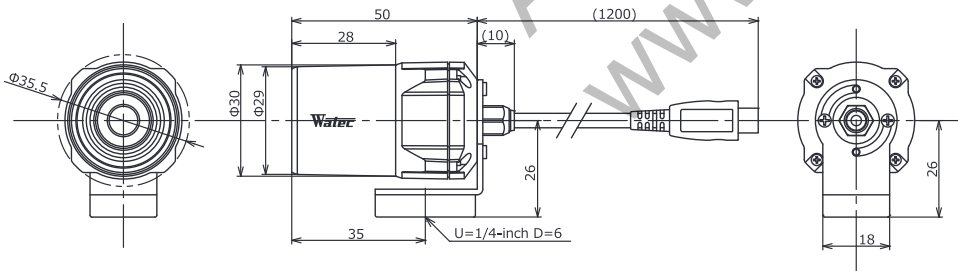

Dimensions

Specifications

Pick-up element	1/3 inch CMOS image sensor	
Number of effective pixels	1305(H) × 977(V)	
Unit cell size	3.75µm(H) × 3.75µm(V)	
Imaging system	RGB primary color bayer arrangement mosaic filters on chip	
Synchronizing system	Internal	
Scanning system	Progressive	
Output size	1280×960, 1280×720, 640×480, 320×240	
Max. frame rate	60 fps	
Video compression	MJPEG, YUY2	
Video output	USB Video Class (Compatible)	
Minimum illumination	0.04 lx F2.0 (AGC ON=42dB, Shutter=OFF) 0.01 lx F2.0 (AGC ON=42dB, Shutter=1/7.5 sec.)	
S/N	—	
Function settings	Camera Viewer	
AE mode	Fixed	1/15, 1/7.5, 1/4, 1/2, 1, 2 sec.
	EI	1/30, 1/60, 1/120, 1/250, 1/500, 1/1000, 1/2000, 1/4000, 1/8000 sec.
	EI	1/30 - 1/8000 sec.
White balance	ATW, MWB	
AGC	ON	0 - 42dB
	OFF	—
MGC	0 - 72dB (1dB step)	
Gamma characteristics	γ=USER (Level adjustable)	
Noise reduction	—	
Wide dynamic range	—	
Lens iris	—	
Back light compensation	BLC	
White blemish correction	—	
Sharpness	Level adjustable	
Defog	—	
Digital zoom	—	
Privacy mask	—	
Mirror image	—	
Freeze	—	
Motion detection	—	
Neg. image	—	
Interface	USB (High speed)	
Power supply	USB +5V	
Power consumption	0.75W (150mA)	
Operating temperature	+10 - +50°C	
Storage temperature	-30 - +70°C	
Operating / Storage humidity	95% RH or less (Without condensation)	
Standard lens	M3620BC-12 (f3.6 F2.0)	
Cable length	1.2m (Max. 3.0m)	
Weight	Approx. 85g	
Accessories	—	
Min. System Requirements	CPU	800MHz or faster
	RAM	512MB or larger
	Others	USB2.0 Port
Recommended System Specifications	CPU	Intel® Core TM i Series
	RAM	2GB or larger
	Others	USB2.0 Port, 1920×1080 or better resolution display
Operation Confirmed OS	Windows 7 32bit/64bit, Windows 8 32bit/64bit, Windows 8.1 32bit/64bit, Windows 10 32bit/64bit, Android 4.0 or newer	