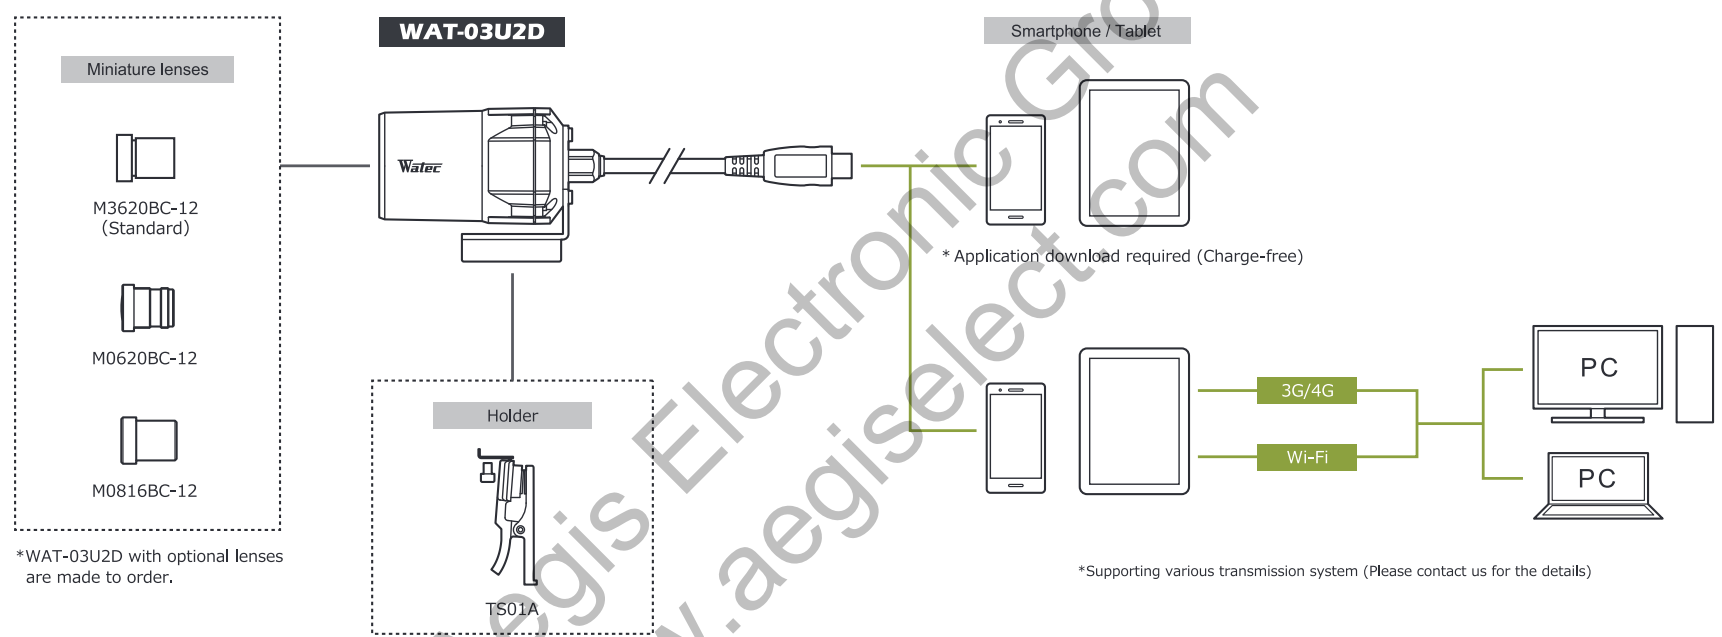

Options

*WAT-03U2D with optional lenses are made to order.

*Supporting various transmission system (Please contact us for the details)