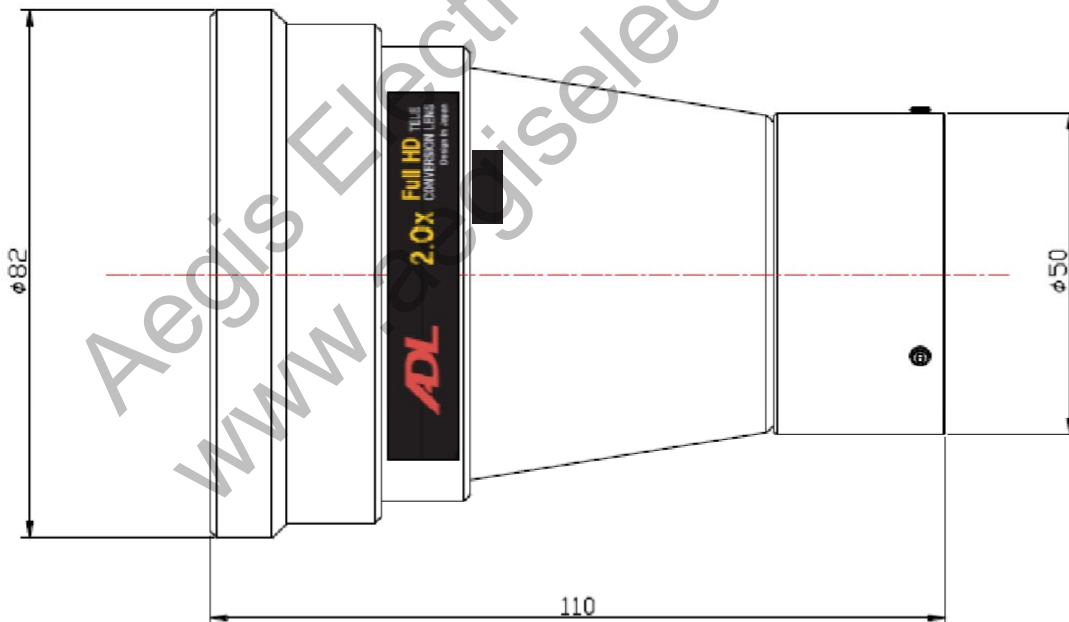

FTC-2X

Type		Front Tele Converter		
Focal Length		2X		
Fno.		Keep Original		
Designed Image Format		1/2.7" (φ 6.6mm)		
Field of View	D	1/2 of Original		
	H			
	V			
Operating Temperature		-10 ~ +50 °C		
Mount		φ 50mm Straight Mount		
Dimension		φ 82 x 110mm		
Weight		510g		

DIMENSIONS

Subject to change without notice

Ph: 760-729-2026

Fax 760-729-9295