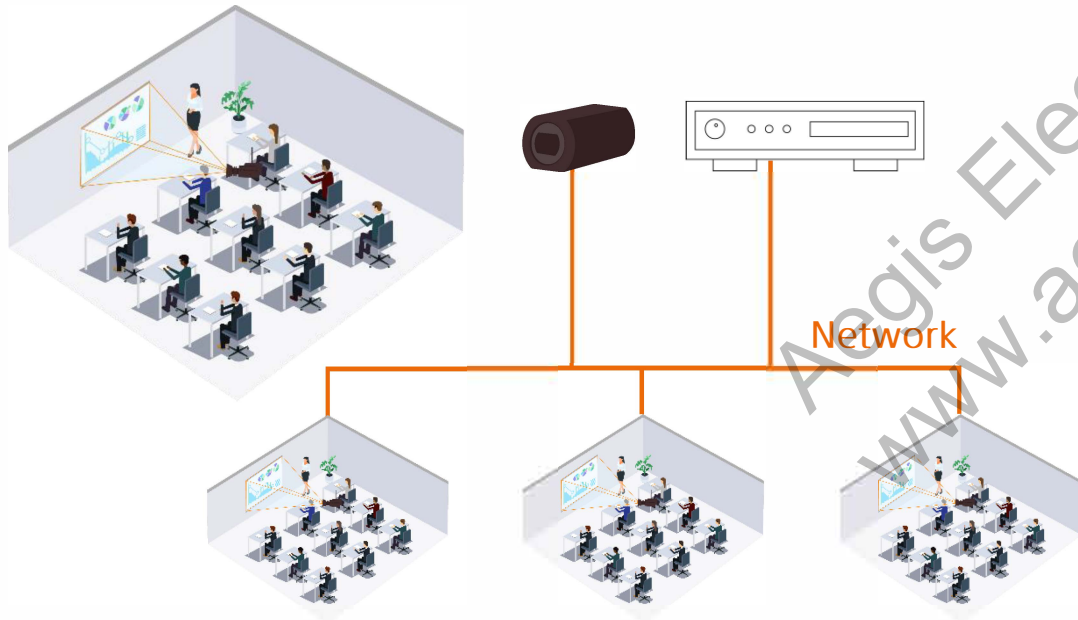

Full IP Connectivity

The POV and BOX cameras support full IP-based operations, extending production capabilities.

Everything from power supply to distribution via single cable, allowing more flexibility.

Connection via a single IP cable ensures efficient live production set-up, including power supply, image output and camera controls.

Real Time Streaming Protocol (RTSP) and Real Time Messaging Protocol (RTMP) are also supported

Lecture Capture

RTSP, RTMP, NDI® | HX (Optional License)