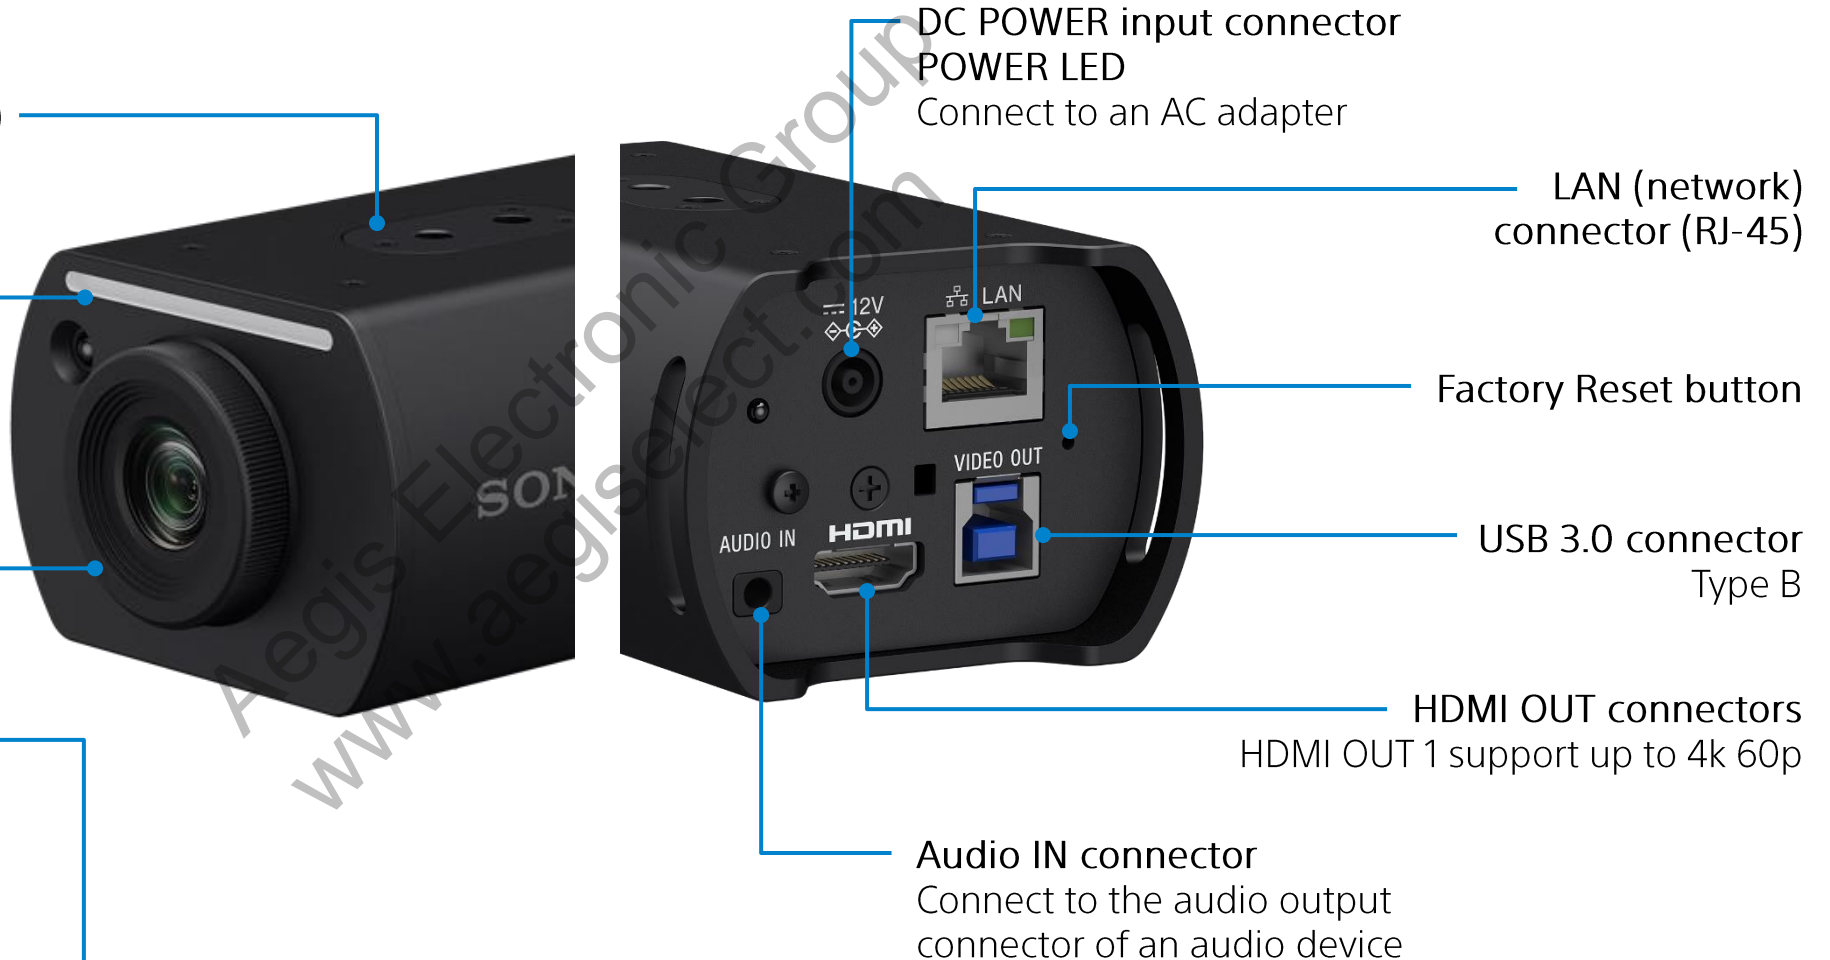

# Hardware Specification (POV)

**Tripod screw hole (Top & Bottom)**  
2 screw holes for mounted

**Tally Lamp**  
Wide Tally Lamp for Actor

**Wide Viewing Angle Lens**  
100°+  
(without distortion correction)

## Dimension

Height: 51.2mm  
Width: 72.4mm  
Depth: 121.7mm

## Dimension

Height: 70.9mm  
Width: 80.1mm  
Depth: 178.3mm