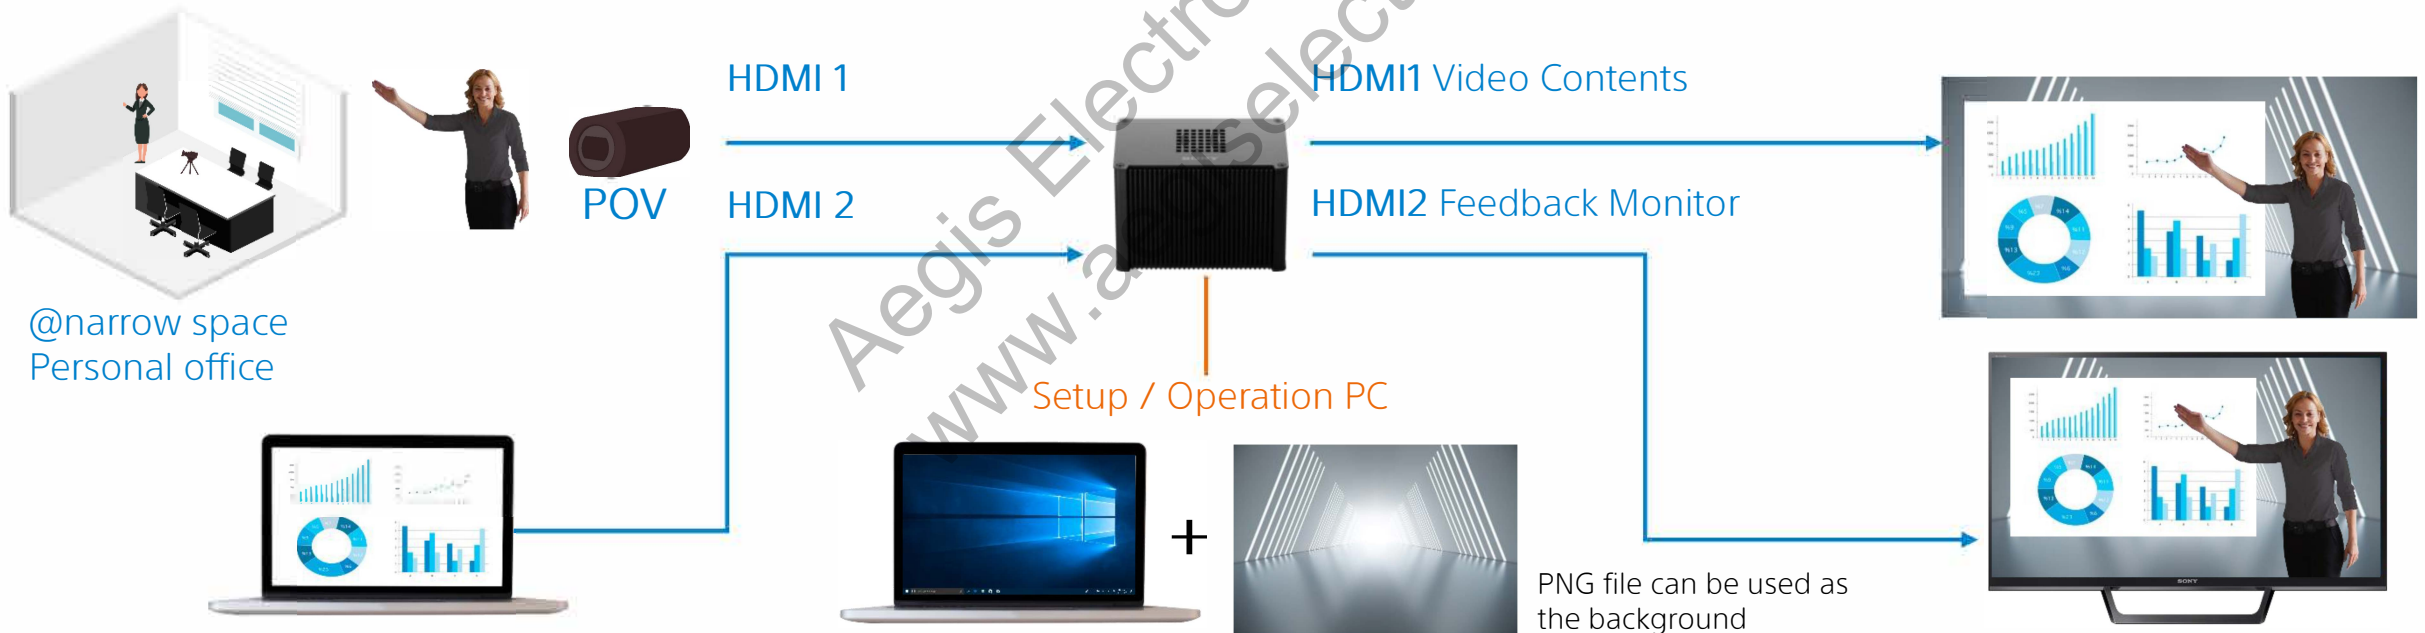

Minimal space CG Overlay with POV cam

Wide viewing-angle and ability to shoot bright images with a 1/2-inch sensor allows for shooting composite content, even in limited spaces

Compositing can be created with four layers, with logos and background CGs using arbitrary PNG files. The third layer allows embedding of presentation materials and videos in any size

- 4 Bottom layer
- 3 3rd layer
- 2 2nd layer
- 1 Top layer