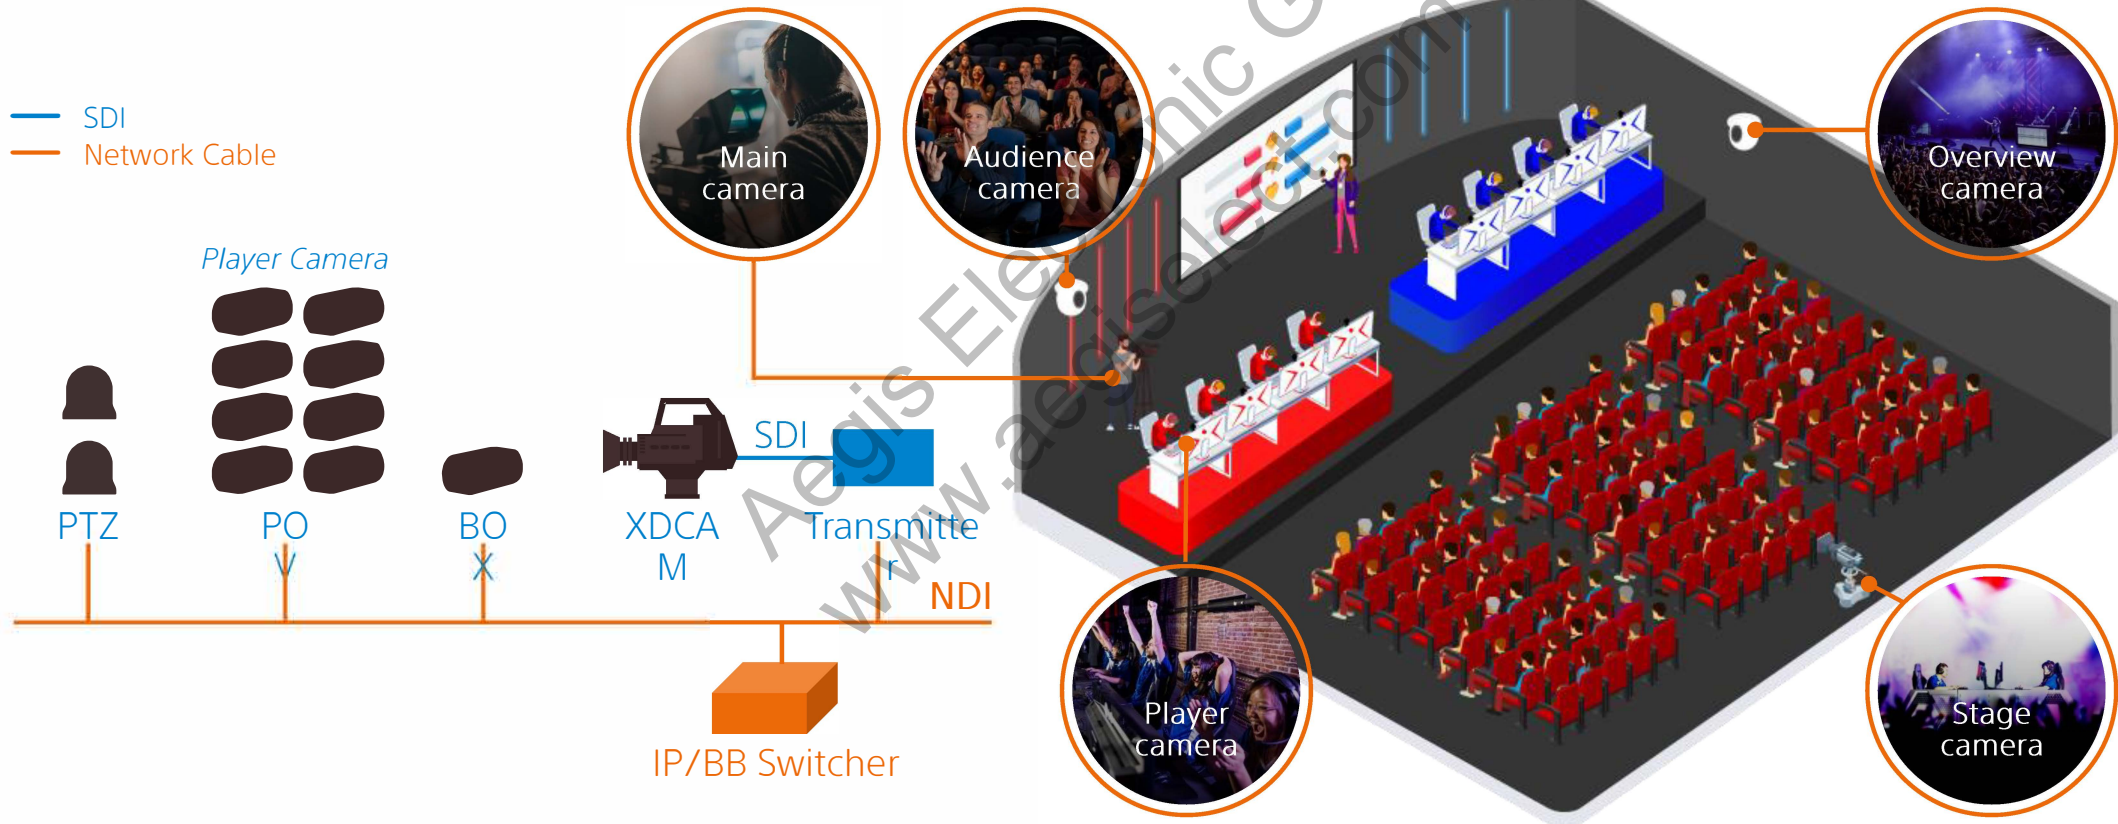

## BOX

Optimal for large spaces thanks to its 25x optical zoom

SRG-XB25

25x Optical Zoom

Easy to install, yet capture the whole space from far back

# System Examples

# E-sports

POV and BOX cameras share power and can IP stream with a single cable, enabling large number of cameras to be installed

# Reality Show (Discreet Camera)

POV, BOX and PTZ cameras can be controlled remotely via network:

- Enables shooting to be done discreetly
- Enables shooting from difficult angles