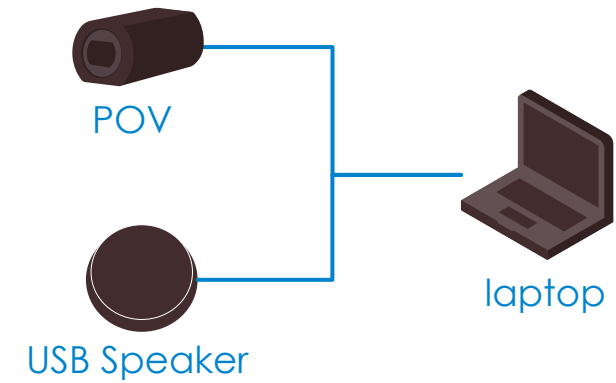

Discussion/Meeting

Palm-sized for easy group meetings with participants in various locations.
Wide-angle view with large and bright CMOS sensor make for a highly versatile set-up