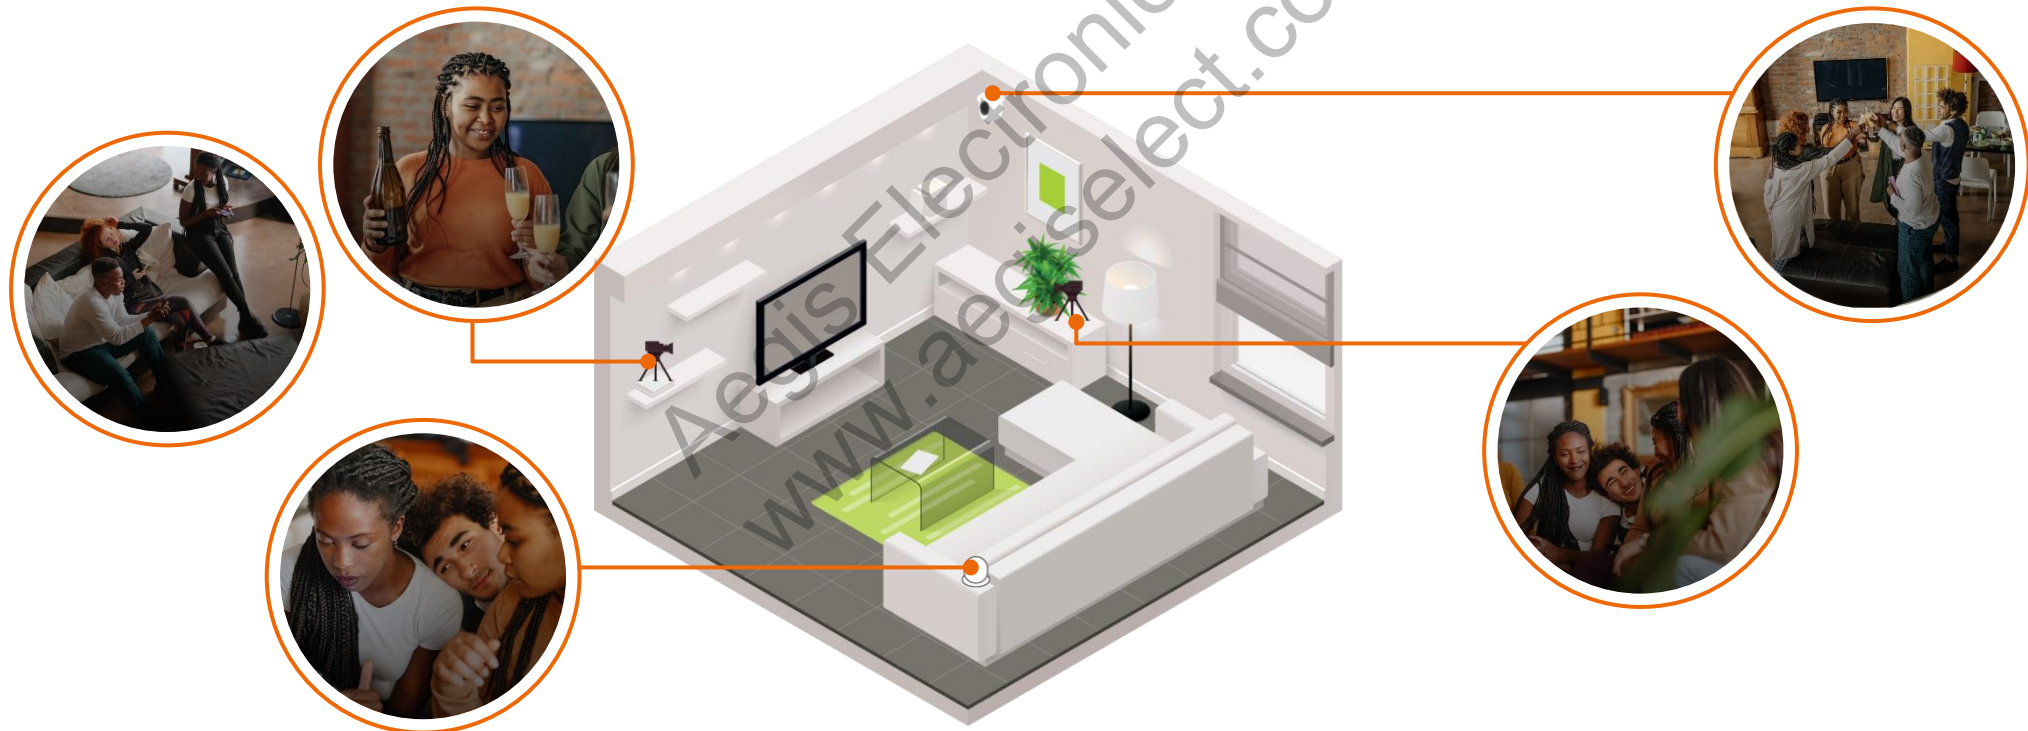

# System Examples

# E-sports

POV and BOX cameras share power and can IP stream with a single cable, enabling large number of cameras to be installed

# Reality Show (Discreet Camera)

POV, BOX and PTZ cameras can be controlled remotely via network:

- Enables shooting to be done discreetly
- Enables shooting from difficult angles