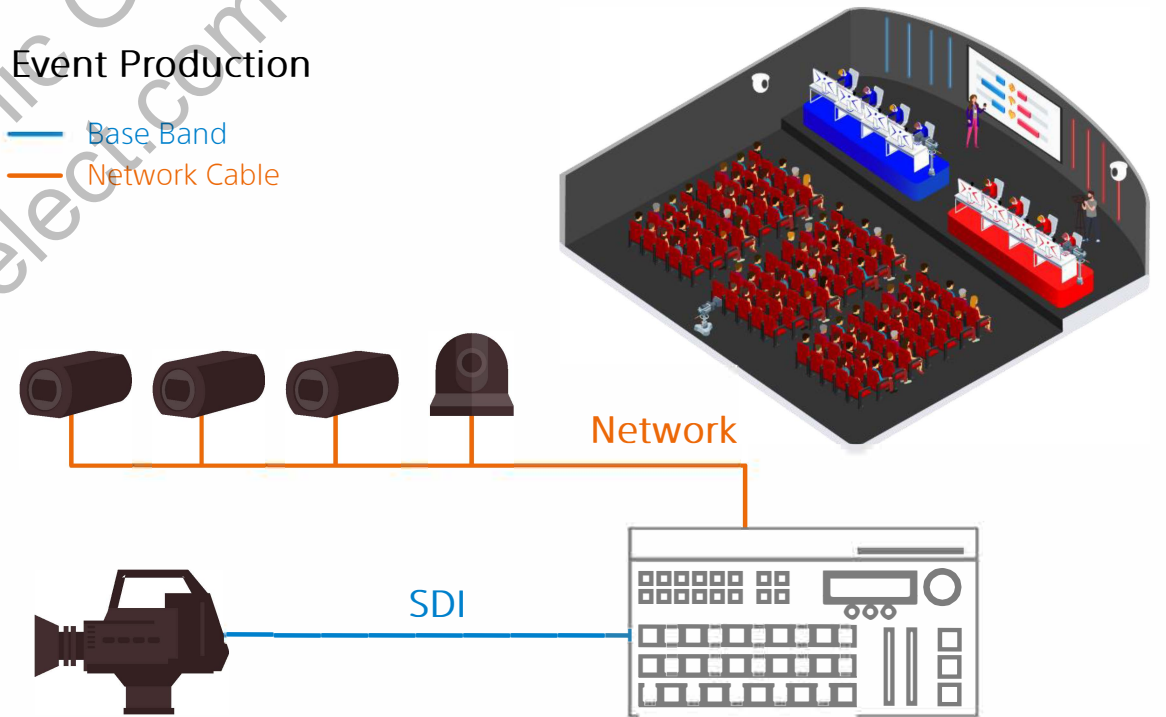

Event Production

— Base Band
— Network Cable