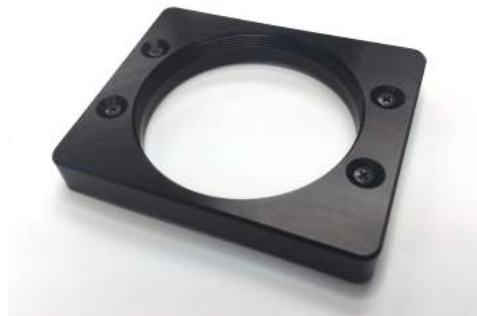

2.2x Telephoto Lens Kit For Sony FCB Cameras

AVP-43MM-2X-KIT

The Aegis FCB lens adapter connects a wide variety of 43mm lenses and filters to Sony FCB block cameras, to support a variety of needs.

Features:

- Telephoto Lens Adapter Kit includes
 - o Black anodized aluminum adapter
 - o 4pcs black anodized M2 mounting screws
 - o 2.2x Telephoto lens with stepdown ring
- Adapter Specs
 - o Dimensions: 58 x 48 x 8.5mm
 - o Material: machined aluminum
 - o Lens/filter threads: 43 x 0.75mm
- Compatible Cameras
 - o FCB-EH63xx Series
 - o FCB-EH65xx Series
 - o FCB-EV73xx Series
 - o FCB-EV75xx Series