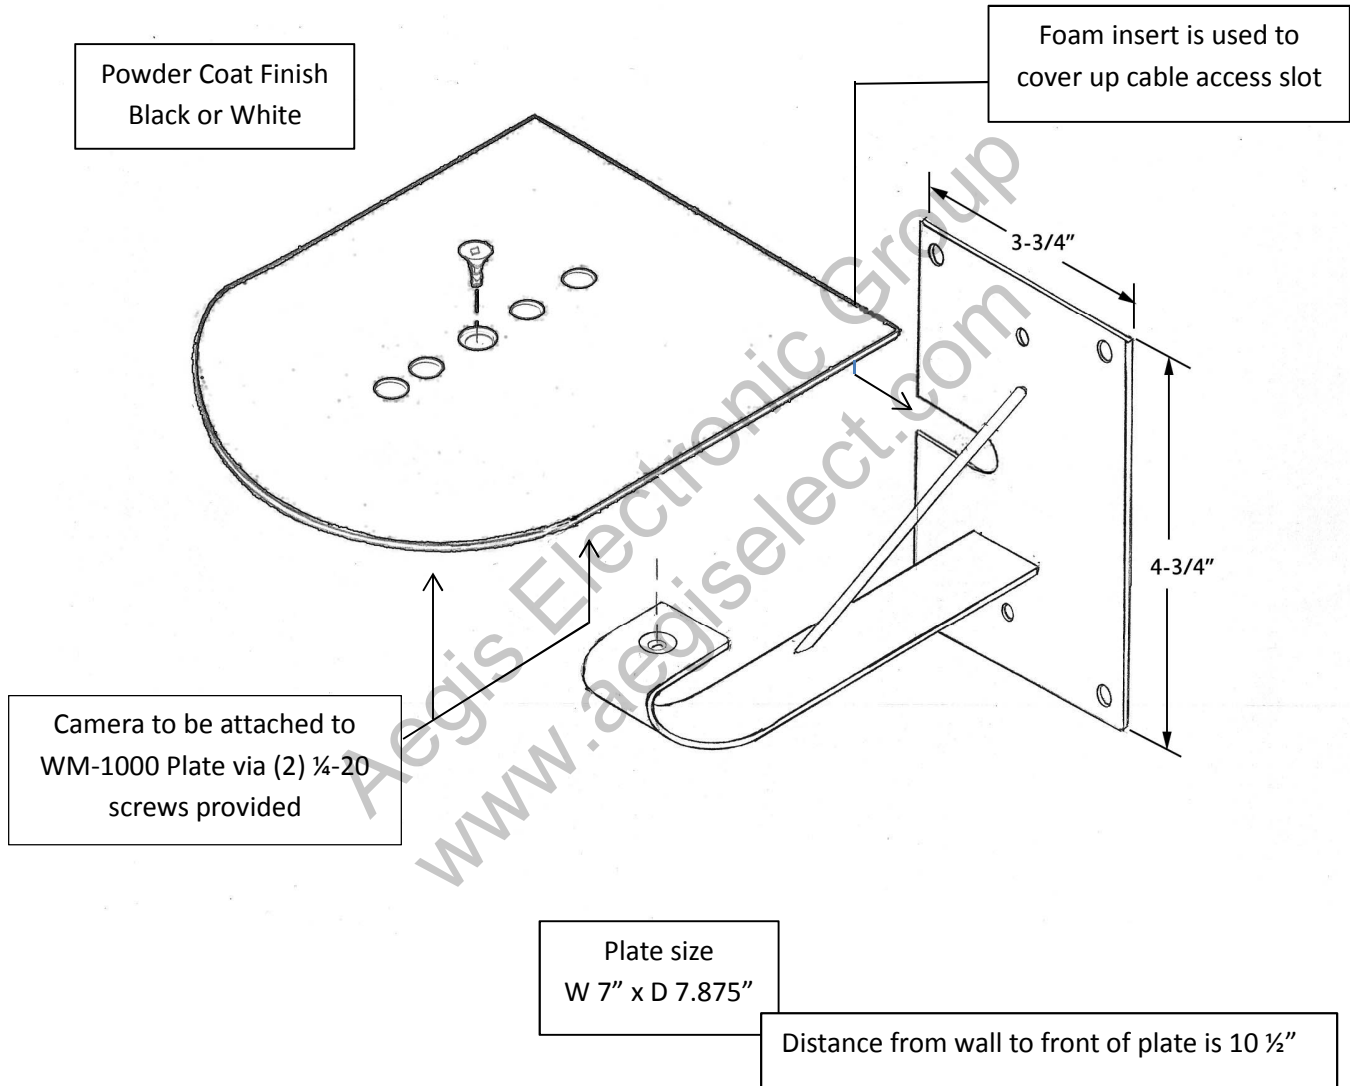

This information is brought to you by:

WM-1005B (Black) or WM-1005W (White)

Wall Mount for Sony BRC-300/BRC-Z700/Z330, SRG-360SHE PTZ Cameras

**Note: WM-1005B/WM-1005W consists of 2 parts,
WM-1000 Plate and WM-425 Bracket**

Designed for mounting on wall or directly over a standard single gang electrical box