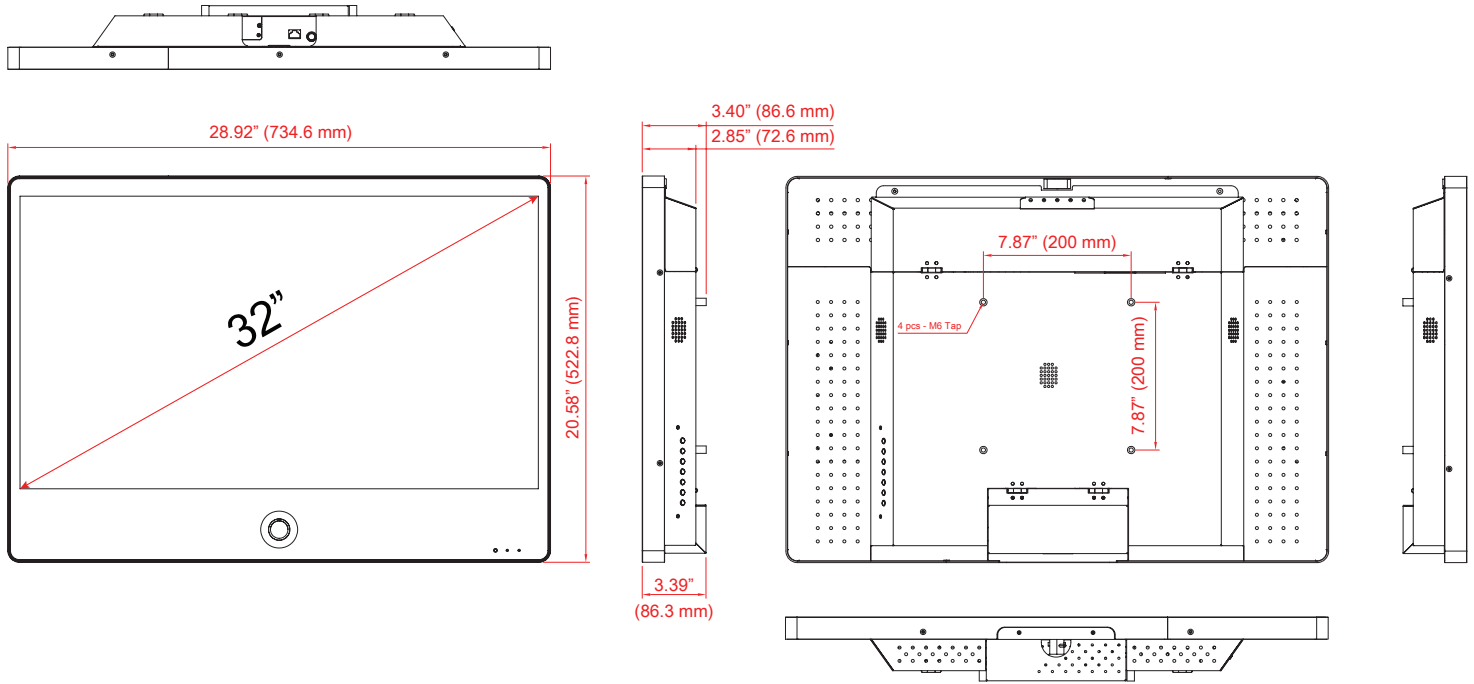

DIMENSIONS