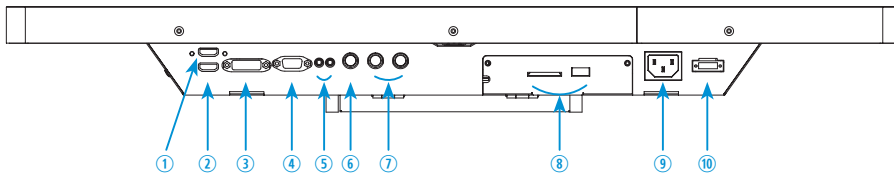

INTERFACE

1. HDMI2 IN
2. HDMI1 IN
3. DVI IN
4. VGA IN
5. PC STEREO IN/AUDIO OUT
6. CAMERA OUT
7. AV(composite)2 IN/OUT
8. MEDIA CARD(USB, SD) - Optional
9. AC 110~240 V IN
10. DC 24V IN

Contact ViewZ

- Address : 177 W. Orangethorpe Ave., Placentia, CA 92870
- Phone : (714) 996-1177, Fax : (714) 996-1138
- Sales : sales@viewzusa.com
- Specification subject to change without notice.