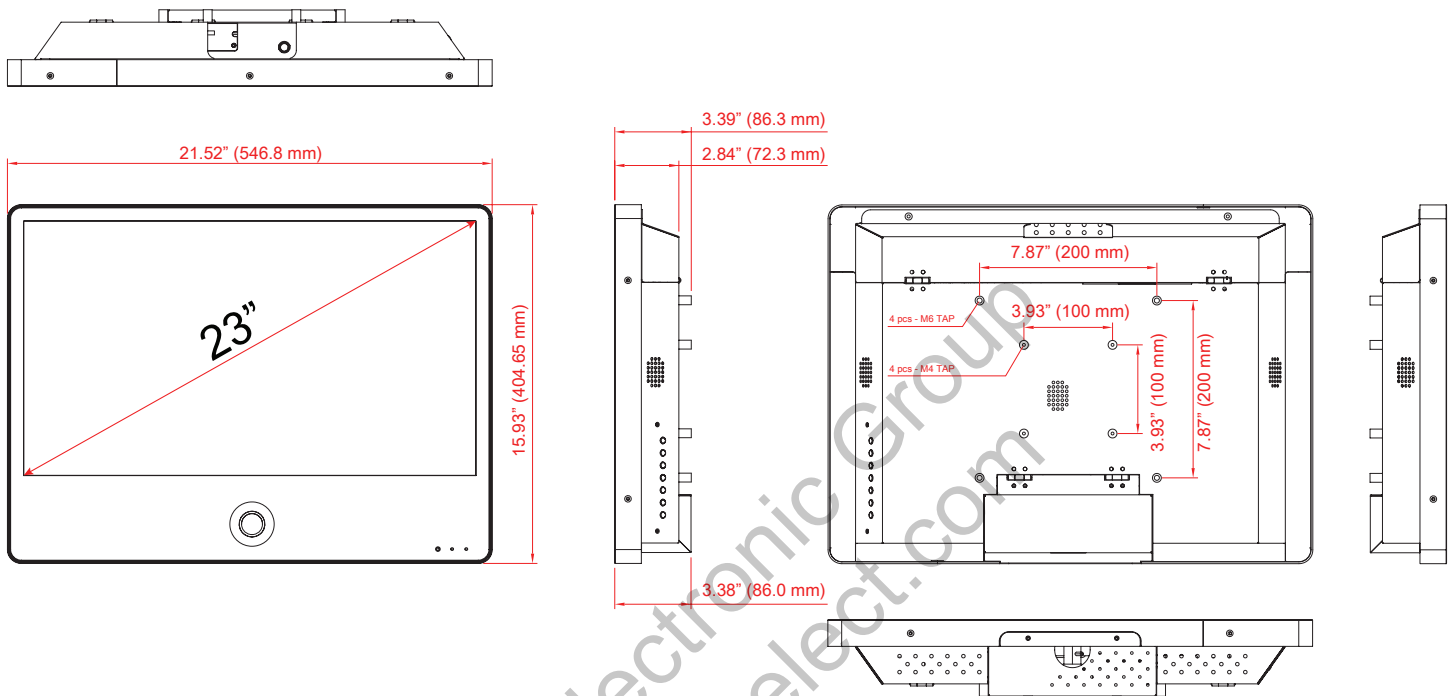

MODEL #		VZ-PVM-Z2B3	
DISPLAY			
Screen Size	23"		
Max. Resolution	1920 x 1080 @60Hz		
Pixel Pitch	0.2655mm x 0.2655mm		
Brightness	250cd/m ² (Typical)		
Contrast Ratio	1000:1		
Aspect Ratio	16 : 9		
Viewing Angle (H/V)	160° / 160°		
Display Color	16.7 Million		
Response Time	< 5 ms		
Video System	NTSC / PAL		
Frequency (H) / Frequency (V)	31 ~ 80Khz / 56 ~ 75Hz		
INTERFACE			
AV (Composite) In / Out	1 / 1		
Camera Out	1		
DVI - In / HDMI In / VGA In (15Pin D-Sub)	1 / 2 / 1		
PC Stereo In / Out	1 / 1		
SPECIAL FEATURES			
Multi Display Function	PIP / PBP / VOV		
Filter Type	3D Comb-filter / De-Interlace		
Analog Video Resolution (MAX)	600 TV Line		
Multi-lingual Language	English, Spanish, French, German, Italian, Portuguese, Dutch		
DIMENSIONS & WEIGHT			
Outline Dimension (W x H x D)	21.52" x 15.93" x 3.39"		
	546.8mm x 404.65mm x 86.3mm		
Net Weight / Gross Weight	21.67 lbs (9.83 kg) / 29.76 lbs (13.5 kg)		
MOUNT			
VESA	100mm x 100 mm / M4 x L8 Screws 200mm x 200mm / M6 x L8 Screws		
GENERAL			
Transmitter - IR Remote Control	YES		
Power	Electrical Ratings	AC 110~240V (50/60Hz)	24V DC
	Consumption	50W	50W
Warranty	Parts / Labor	3 Year / 3 Year	
	MTBF (Approx.)	50,000 Hours	
Operating Temperature	32 - 104°F / 0 - 40°C		
Regulation	cUL, FCC(A)		
Compatible Mounts	Wall	VZ-WM50, VZ-AM02	
	Ceiling	VZ-CMKIT-01, VZ-CMKIT-02, VZ-CM06, VZ-CM-18	

VZ-PVM-Z2B3

HD PUBLIC VIEW LED MONITOR

DIMENSIONS

INTERFACE

1. HDMI2 IN
2. HDMI1 IN
3. DVI IN
4. VGA IN
5. PC STEREO IN/AUDIO OUT
6. CAMERA OUT
7. AV(composite)2 IN/OUT
8. MEDIA CARD(USB, SD) - Optional
9. AC 110~240 V IN
10. DC 24V IN