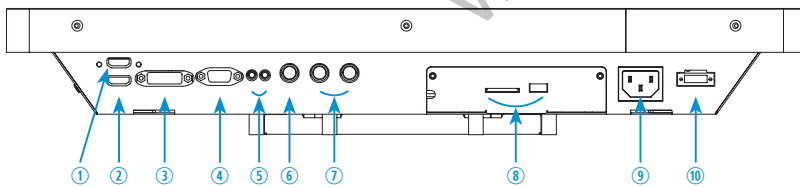

CAMERA	
Camera Type	2.1 Mega Pixel Camera
Image Sensor	Panasonic 2.1 Mega Pixel C-MOS Sensor
Lens	DC Auto Iris 2.8~12mm Vari-focal Lens
Active Pixels	1920(H) x 1080p(V) 30fps
Video Out	1ch CVBS (NTSC/PAL)
Motion Detection Function	Support 2D/3D NR, D-ZOOM, DPC, HLC/BLC, Defog D/N, DWDR, AGC, AWB, IR SMART
Min Illumination	0.5 Lux@50IRE, F1.2
MEDIA CARD - Optional Feature	
Support Type	Photo, Music, Video
Support File Format	MPEG1, MPEG4, JPEG, BMP, GIF, PNG, MP3
External Storage	Support USB1.1, USB2.0 SD (4in1)/MMC/MS/XD
VIDEO Resolution	720 X 576

VZ-PVM-Z2B3

HD PUBLIC VIEW LED MONITOR

DIMENSIONS

INTERFACE

1. HDMI2 IN
2. HDMI1 IN
3. DVI IN
4. VGA IN
5. PC STEREO IN/AUDIO OUT
6. CAMERA OUT
7. AV(composite)2 IN/OUT
8. MEDIA CARD(USB, SD) - Optional
9. AC 110~240 V IN
10. DC 24V IN