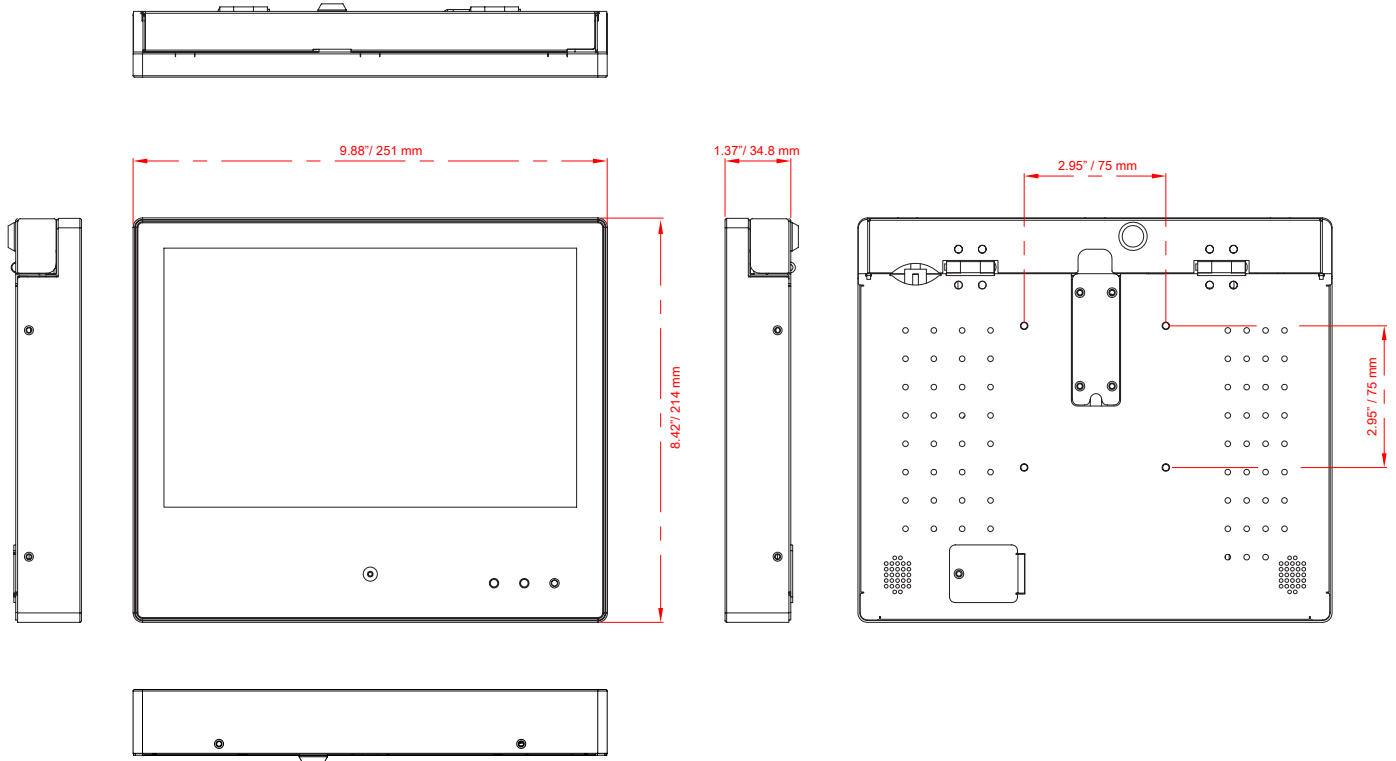

DIMENSIONS