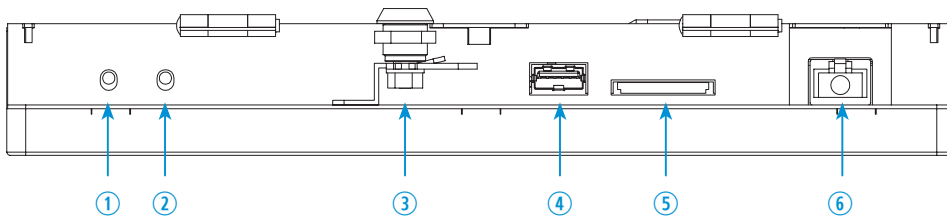

CAMERA	
Camera Type	2.1 Mega Pixel IP Camera
Image Sensor	Panasonic 2.1 Mega Pixel C-MOS Sensor
Lens	Megapixel Pinhole Lens
Total / Effect Pixel	1920(H) x 1080p(V) 30fps
Video Compression	H.264, CBR, VBR support
Video Out	1ch RJ-45 output
Motion Detection	Support
Ethernet Port	10 / 100 Base-T
Webclient Connection Protocol	TCP / IP
Support Protocol	IHTTP, TCP/UDP/IP, ARP, ICMP, RTP/RTSP, Multicast, Telnet, ftp, PPPoE, SMTP(e-mail), DHCP, NTP, uPnP, etc, ONVIF, PSIA support
Function	2D/3D NR, D-ZOOM, DPC, HLC/BLC, Defog D/N, DWDR, AGC, AWB, IR SMART
Dynamic IP	Dedicated dynamic IP service using www.ipcctvdns.com
MEDIA CARD	
External Storage VIDEO Format	Support SD/SDHC CARD, USB 2.0 HOST RM, RMVB, AVI, DVIX, MKV, MOV, HDMOV, MP4, M4V, PMP, AVC, FLV, VOB, MPG, DAT, MPEG, TS, TP, M2TS, WMV, H.264, H.263, WMV9, VC-1, MPEG1/2/4
VIDEO Resolution	1080P @60Hz
AUDIO Format	MPEG1/2/4, MP3, WMA, OGG, AAC, FLAC, APE, AC-3, DTS, ATRA, WAV, PCM
Image Format	JPEG, TIF, PNG, BMP
VIDEO Play Control	AUTO, REPEAT, ZOOM, RESUME, TIME

INTERFACE

1. POWER ON/OFF
2. IP CAMERA RESET
3. KEY LOCK
4. USB IN (USB2.0)
5. SD CARD IN
6. ETHERNET 10/100

Contact ViewZ

- Address : 177 W. Orangethorpe Ave., Placentia, CA 92870
- Phone : (714) 996-1177, Fax : (714) 996-1138
- Sales : sales@viewzusa.com
- Specification subject to change without notice.