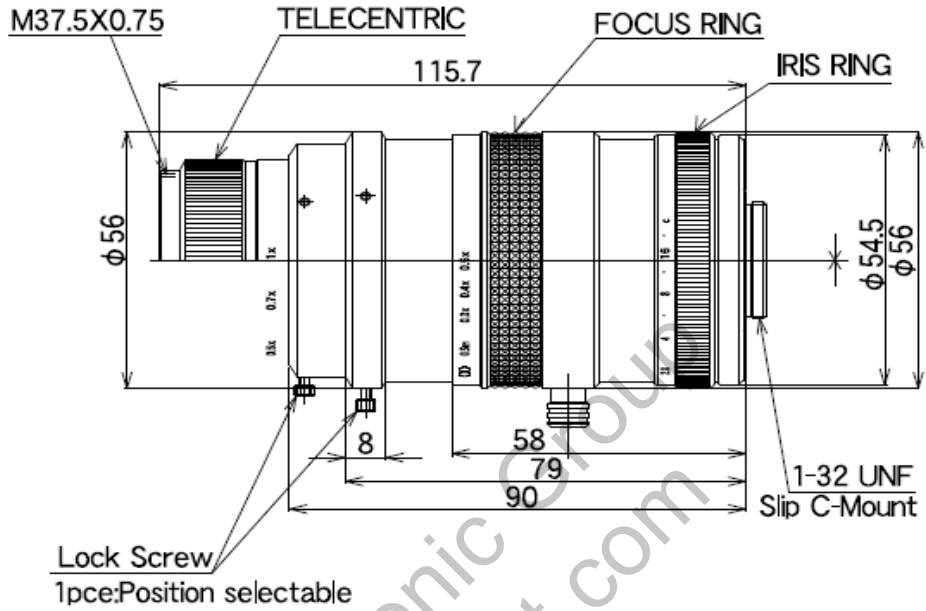

LM50TC

Model	LM50TC
Focal Length (mm)	50
Image Size (mm)	2/3" ($\phi 11$)
Focusing Range (m)	F2.8~Close
Iris Control	Manual
Focus Control	Manual
Magnification	0.5X~1.0X
Angle of View (degrees)	10X7.5
2/3"	7.3X 5.5
1/2"	5.5X4.1
1/3"	
Corner Brightness	97%
Distortion (TV)	0.1% (1.0X)
	-0.3% (0.5X)
Back Focus in Air (mm)	22
Mount	C-Mount
Filter Size (mm)	M37.5XP0.5
Weight (g)	317
Temperature Range	$-10^{\circ}\text{C} \sim 45^{\circ}\text{C}$