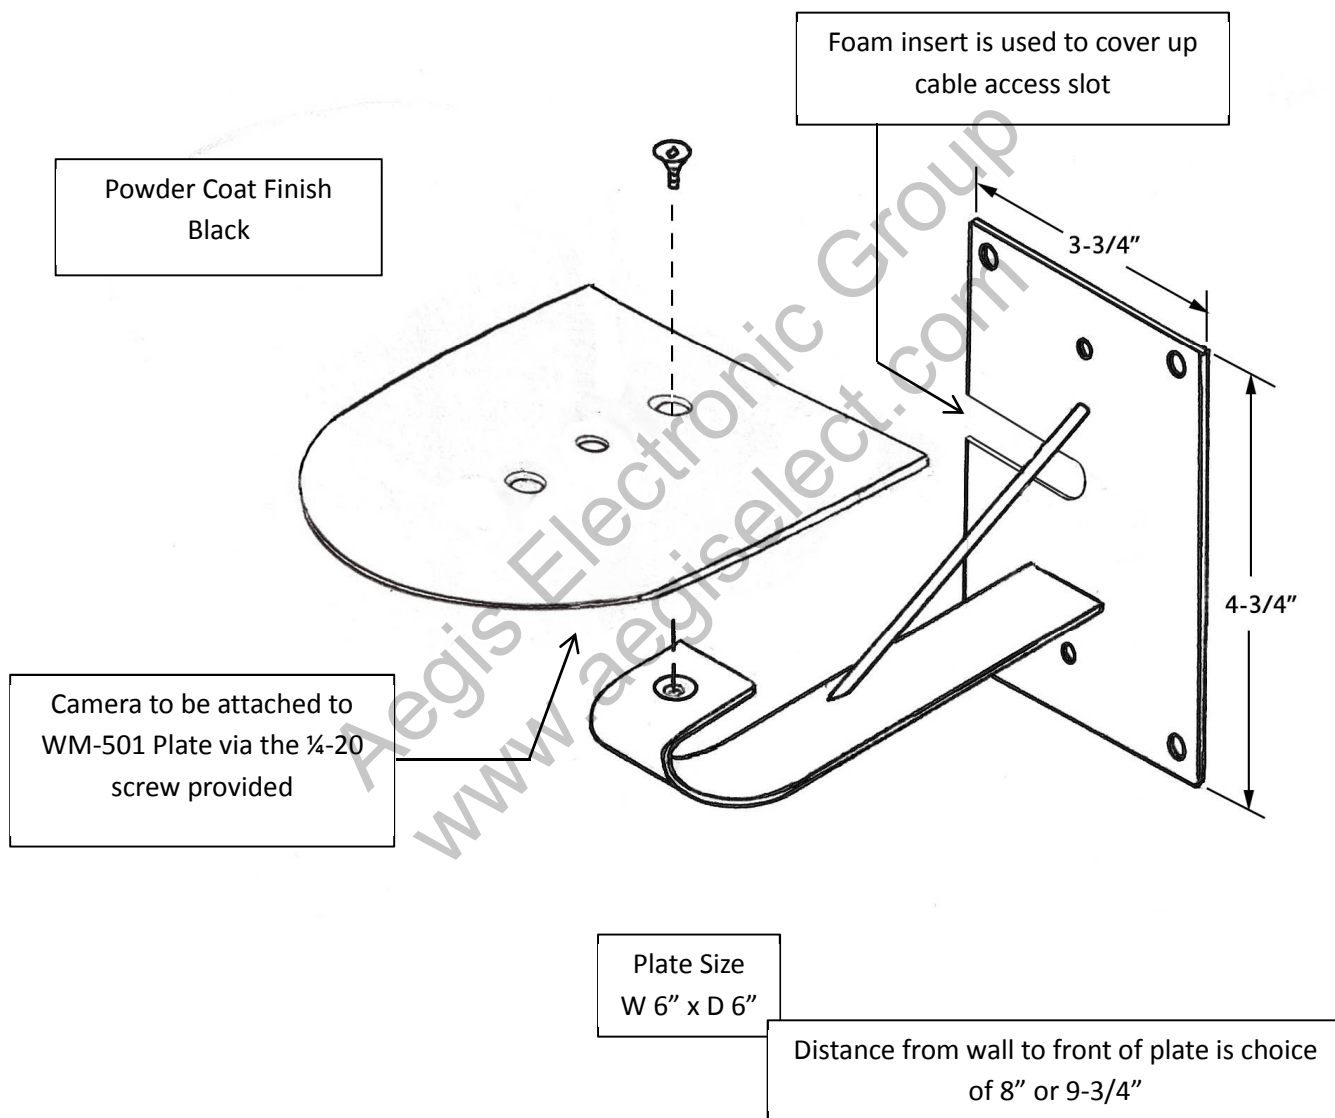

# WM-505B

Wall Mount for Sony SRG-120DH - Panasonic AW-HE50H/S, AW-HE60SN/SE/HN/HE

**Note: WM-505B consists of 2 parts,  
WM-501 Plate and WM-425 Bracket**

***Designed for mounting on wall or directly over a standard single gang electrical box***