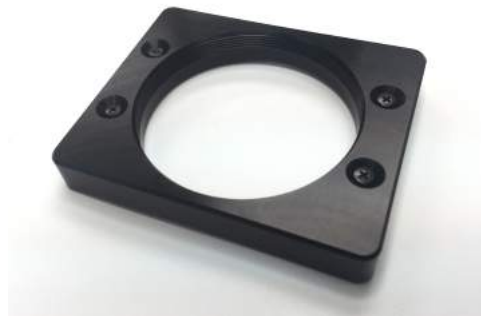

Lens Adapter For Sony FCB Cameras

AVP-43MM

The Aegis FCB lens adapter connects a wide variety of 43mm lenses and filters to Sony FCB block cameras, to support a variety of needs.

Features:

- Lens Adapter includes
 - o Black anodized aluminum adapter
 - o 4pcs black anodized M2 mounting screws
- Adapter Specs
 - o Dimensions: 58 x 48 x 8.5mm
 - o Material: machined aluminum
 - o Lens/filter threads: 43 x 0.75mm
- Compatible Cameras
 - o FCB-EH63xx Series
 - o FCB-EH65xx Series
 - o FCB-EV73xx Series
 - o FCB-EV75xx Series