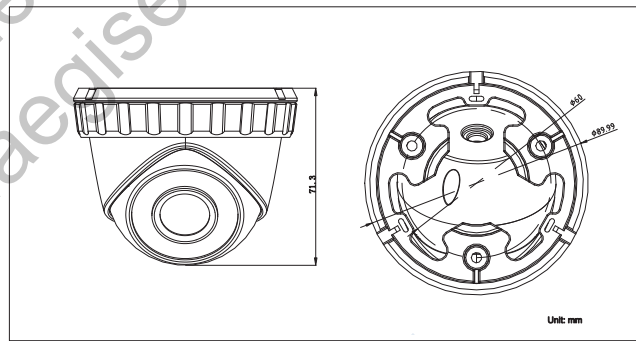

Dimensions:

Platinum Turret HD-TVI Camera 2.1MP CMHT2122

CAMERA	
Image Sensor	1/2.9" CMOS
Signal System	NTSC/PAL
Effective Pixels	1930(H)*1088(V)
Min. Illumination	0.01 Lux, 0 Lux with IR
Shutter Speed	1/30(1/25) s to 1/50,000 s
Lens	3.6mm Angle of View: 84.3°
Day & Night	ICR
Synchronization	Internal
Video Frame Rate	1080p@30fps/1080p@25fps
HD Video Output	1 HD-TVI Output
S/N Ratio	More than 52dB
MENU	
AGC	Support
D/N Mode	Color/ BW/ Smart
White Balance	ATW/MWB
Language	English
Function	Digital noise reduction, Mirror
GENERAL	
Working Temperature /Humidity	-40 ° F - 140 ° F (-40 ° C - 60 ° C) Humidity 90% or less (non-condensing)
Power Supply	DC 12V
Power Consumption	Max. 3W
Weather Proof Ratings	IP66
IR Range	Up to 65ft(20m)
Dimension	φ3.5" × 2.8" (φ90.6 × 71.3mm)
Weight	0.9lb(400g)