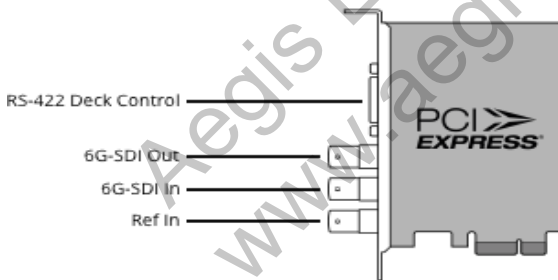

Connections

SDI Video Input

1 x 10-bit SD/HD/2K/4K. Supports 6 Gb/s 4:2:2 and 3 Gb/s 4:4:4

SDI Video Output

1 x 10-bit SD/HD/2K/4K. Supports 6 Gb/s 4:2:2 and 3 Gb/s 4:4:4

SDI Audio Input

16 Channels embedded in HD/2K/4K. 8 Channels embedded in SD.

SDI Audio Output

16 Channels embedded in HD/2K/4K. 8 Channels embedded in SD.

Sync Input

Blackburst in SD, 720p50, 720p59.94, 1080i50 and 1080i59.94 formats or Tri-Sync in any HD, 2K or UHD format.

Device Control

Sony™ compatible RS422 deck control ports. Serial ports TxRx direction reversible under software control.

Computer Interface

PCI Express 4 lane generation 1, compatible with 4,8 and 16 lane PCIe Slots.

Codecs