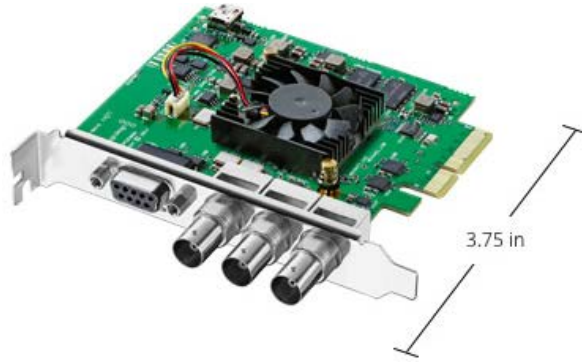

Physical
Specifications

4.5 oz

Environmental
Specifications

Operating Temperature
5° to 40° C (32° to 104° F)

Storage Temperature
-20° to 45° C (-4° to 113° F)

Relative Humidity
0% to 90% non-condensing

What's Included

DeckLink SDI 4K
SD Card

Warranty

3 Year Limited Manufacturer's Warranty.

Aegis Electronic Group
www.aegiselect.com