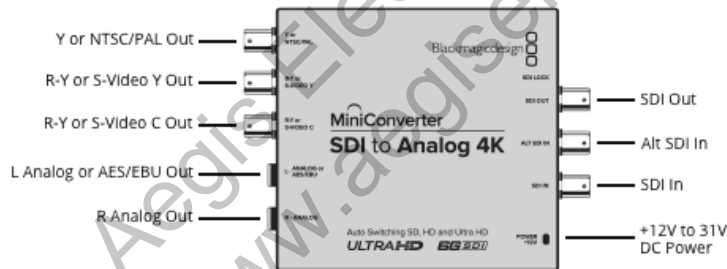

SDI Redundant Input

Automatically switches over if main SDI input is lost.

Multi Rate Support

Auto detection of 6G-SDI, HD or standard definition SDI inputs.

Updates and Configuration

USB

Reclocking

Yes