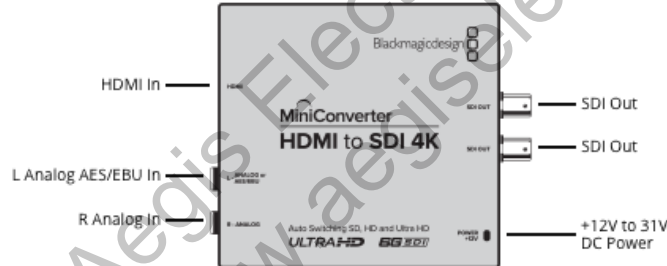

2 channels of professional balanced digital with standard 1/4 inch jack connections.

HDMI

HDMI type A in

Multi Rate Support

Auto detection of 6G-SDI, HD or standard definition SDI inputs.

Updates and Configuration

USB

Reclocking

Yes

Standards

SD Format Support

525/29.97 NTSC, 525/23.98 NTSC, 625/25 PAL

HD Format Support

720p59.94, 720p60, 1080i50, 1080i59.94, 1080i60, 1080p23.98, 1080p24, 1080p25, 1080p29.97, 1080p30, 1080p50, 1080p59.94, 1080p60

4K Format Support

3840x2160p23.98, 3840x2160p24, 3840x2160p25, 3840x2160p29.97, 3840x2160p30, 4096x2160p24

SDI Compliance

SMPTE 292M, SMPTE 259M, SMPTE 296M, ITU-R BT.656 and ITU-R BT.601.

SDI Color Precision