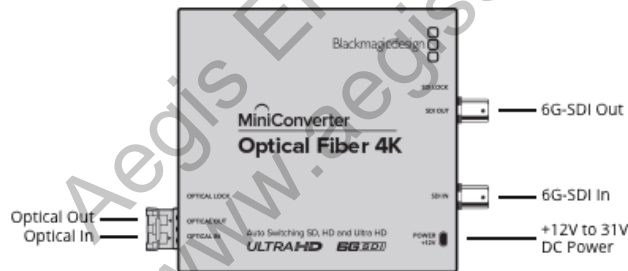

Standards

SD Format Support
525/29.97 NTSC, 625/25 PAL

HD Format Support
720p50, 720p59.94, 720p60, 1080i50, 1080i59.94, 1080i60, 1080p23.98, 1080PsF23.98, 1080p24, 1080PsF24, 1080p25, 1080PsF25, 1080p29.97, 1080PsF29.97, 1080p30, 1080PsF30, 1080p50, 1080p59.94, 1080p60

2K Format Support
2048x1080PsF23.98, 2048x1080p23.98, 2048x1080PsF24, 2048x1080p24, 2048x1080PsF25, 2048x1080p25

4K Format Support
3840x2160p23.98, 3840x2160p24, 3840x2160p25, 3840x2160p29.97, 3840x2160p30, 4096x2160p24

SDI Compliance
SMPTE 259M, SMPTE 292M, SMPTE 296M, ITU-R BT.656, ITU-R BT.601 and SMPTE 297M for Optical Fiber SDI.

SDI Video Rates
SDI video connections are switchable between standard definition, high definition and 6G-SDI.

SDI Video Sampling
4:2:2 and 4:4:4

SDI Audio Sampling
Television standard sample rate of 48 kHz and 24 bit.

SDI Color Precision
4:2:2 and 4:4:4

SDI Color Space
YUV and RGB

SDI Auto Switching
Automatically selects between SD SDI, HD-SDI and 6G-SDI.

ASI Support
Yes