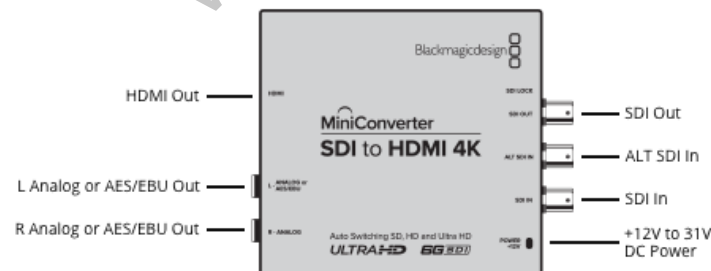

Software

Software Control
Mac OS X™ and Windows™ software upgrade via USB.

Internal Software Upgrade
Via included updater application.