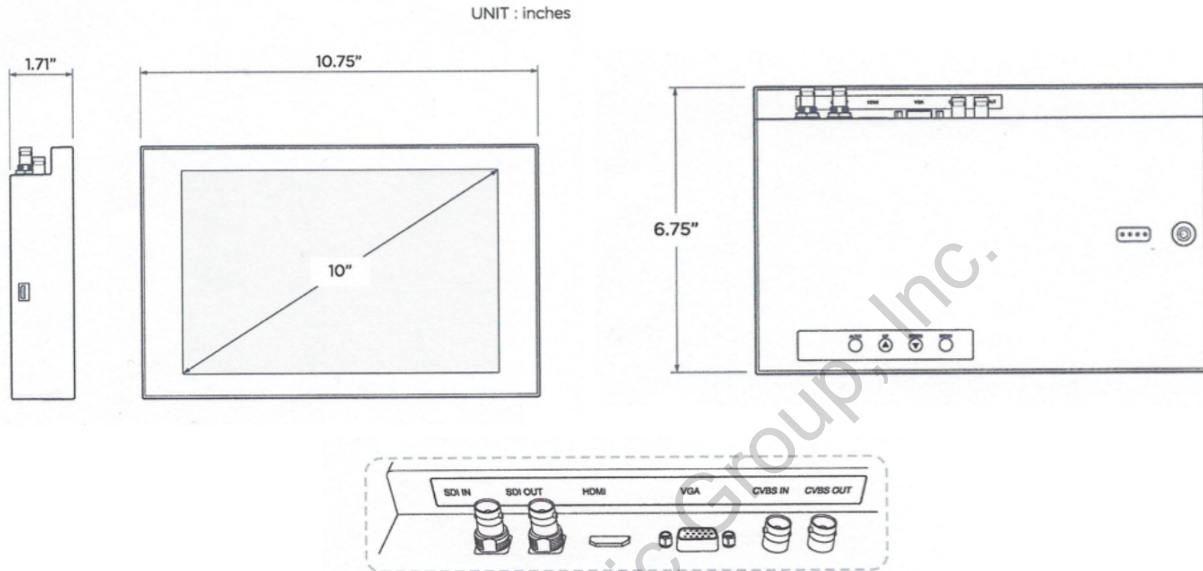

	Specifications
MODEL	VM-10.1Z
LCD Panel	10.1" TFT LCD
Resolution	1280 x 800 (WXGA)
Viewable Area	8.54" (W) x 5.33" (H) (216.96 x 135.6mm)
Pixel Pitch	0.1695 mm
Display Colors	16.7M
Aspect Ratio	16:10
Brightness	350 nits
Contrast Ratio	800:1
Viewing Angle	170° x 170°
Response Time	10ms
Control	OSD via Rear Push Buttons
In/Output Impedance	75Ω / Auto Terminating Output
Video Inputs / Outputs	1 HD-SDI Input / 1 HD-SDI Output
Power Requirement	Lithium Ion Battery or 12VDC (via 2.1mm Barrel Plug)
Operating Temperature	14° to +122°F (-10 to +50° C)
Storage Temperature	-4° to +140°F (-20 to +60°C)
Enclosure	Powder-Coated Steel
Dimensions	10.75" (W) x 6.75" (H) x 1.71" (D) (273.05 x 171.45 x 43.43 mm)
Weight	3.8 lbs. (1.72 kg)
Accessories	USB Charging Cable
Warranty	3-Years

VM-10.1Z 10.1" Color LCD Monitor

Dimensions:

Standard Accessories:

- Lithium-Ion Battery Pack
- Battery Charger

Available Options:

- Rear VESA Mount Holes
- Optical Bonding
- 500 or 1,000 nits Brightness
- 12VDC Operation Only; Eliminate Battery
- Move Video Input Connectors to Bottom
- Move OSD Buttons to Front Bezel
- Extended Operating Temperature Range (-4°F to +158°F)
- Private-Label
- Other Customer-Specific Modifications